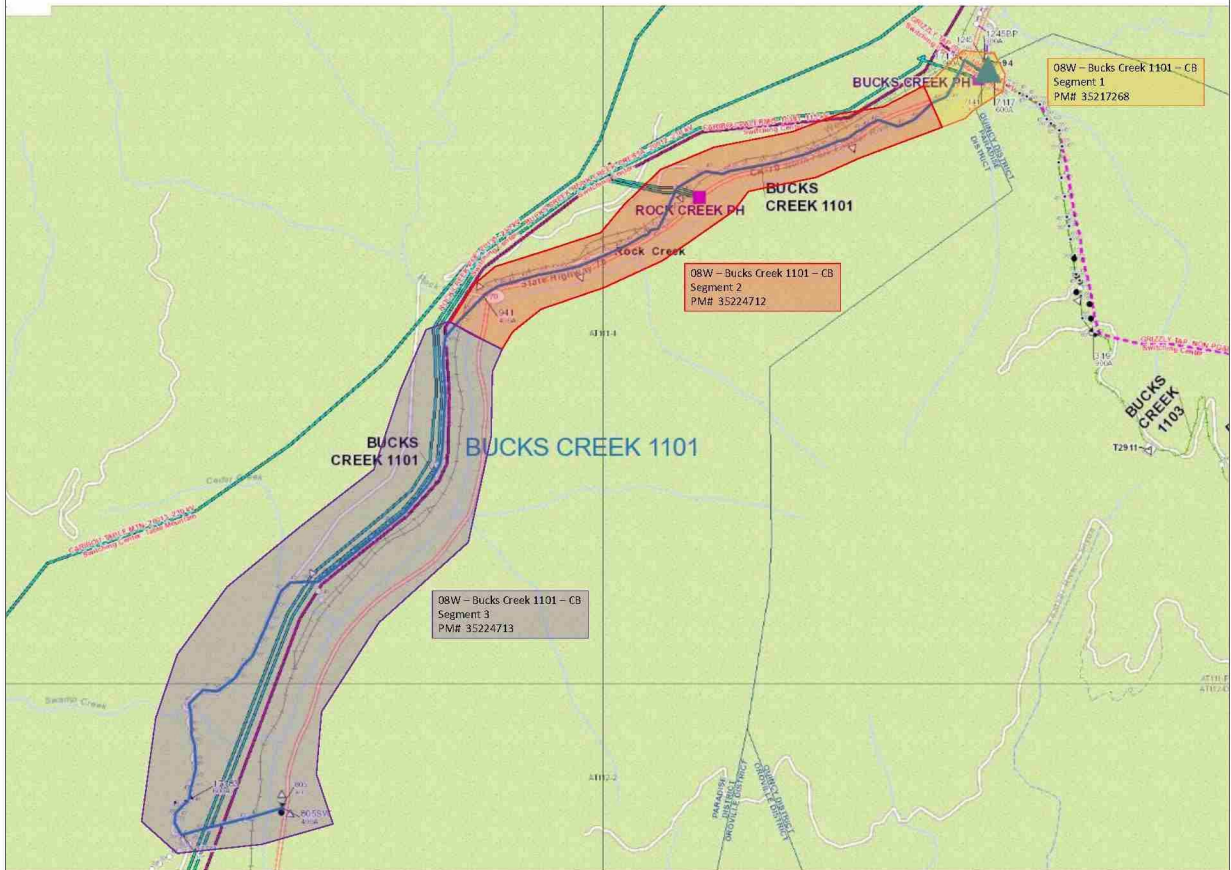

Bucks Creek 1101- PM# 35217268 Overview Map

Internal

Bucks Creek 1101 Fire Tier Map

Satellite View

Internal

Preferred Scope (UG) – Key Sketch

Combine BC1101 with
BC1103, to be completed
under PM# 35212441

Alternative 1 Scope – Key Sketch

Combine BC1101 with
BC1103, to be completed
under PM# 35212441

Internal

Alternative 2 Scope – Key Sketch

Combine BC1101 with
BC1103, to be completed
under PM# 35212441

Internal