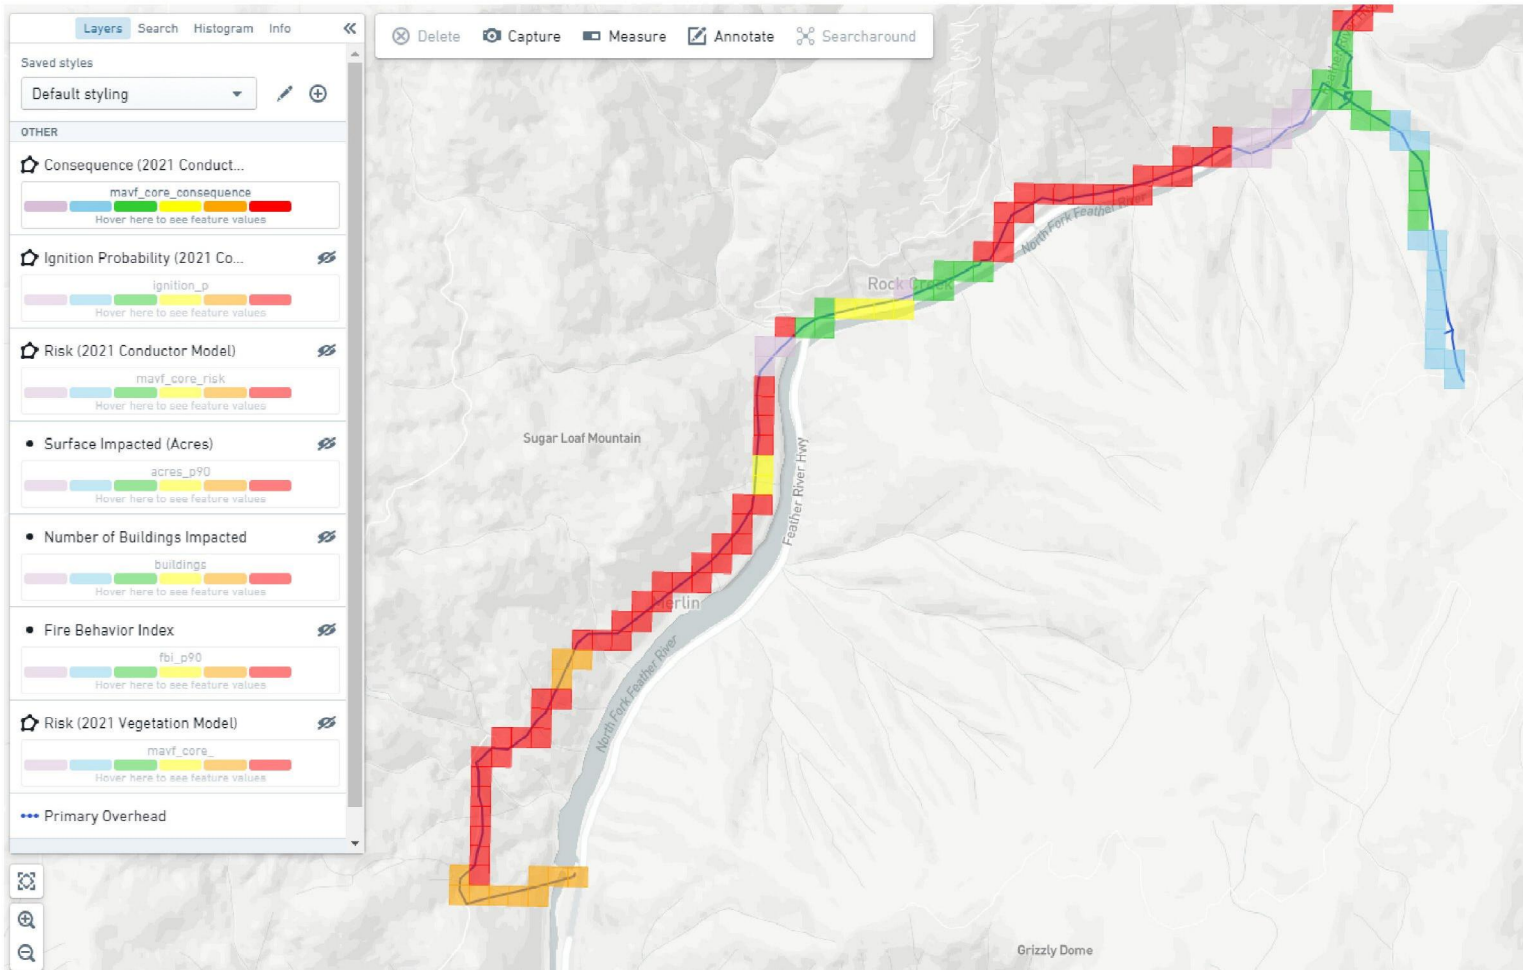

2021 Wildfire Distribution Risk Model views for the Bucks Creek 1101 Field Visit

April 16, 2021

Bucks Creek 1101 CB - Conductor Risk Pixels

Internal

Bucks Creek 1101 CB - Ignition Probability

Bucks Creek 1101 CB – Wildfire Consequence Pixels

Bucks Creek 1101 CB – Surface Impacted Acres from 8-hour fire simulation

Internal

Bucks Creek 1101 CB – Number of Buildings Impacted from 8-hour fire simulation

Internal

Bucks Creek 1101 CB – Fire Behavior Index (FBI) from 8-hour fire simulation

Internal