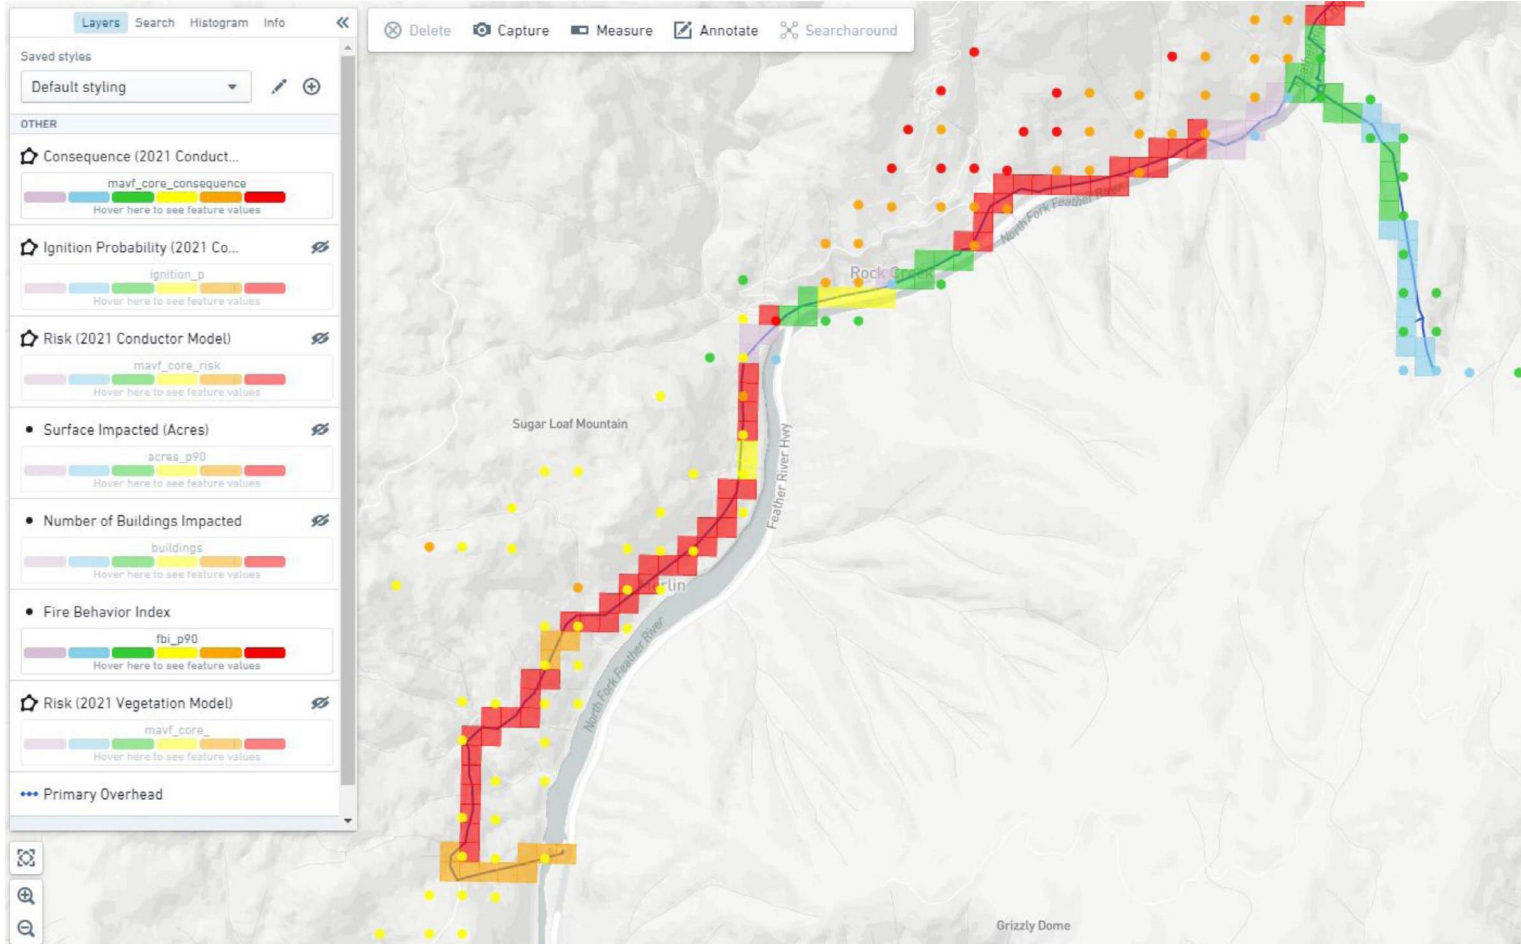

2021 Wildfire Distribution Risk Model views for the Bucks Creek 1101 Field Visit

April 16, 2021

Bucks Creek 1101 CB - Conductor Risk Pixels

Internal

Bucks Creek 1101 CB - Ignition Probability

Bucks Creek 1101 CB – Wildfire Consequence Pixels

Bucks Creek 1101 CB – Surface Impacted Acres from 8-hour fire simulation

Internal

Bucks Creek 1101 CB – Number of Buildings Impacted from 8-hour fire simulation

Internal

Bucks Creek 1101 CB – Fire Behavior Index (FBI) from 8-hour fire simulation

Internal