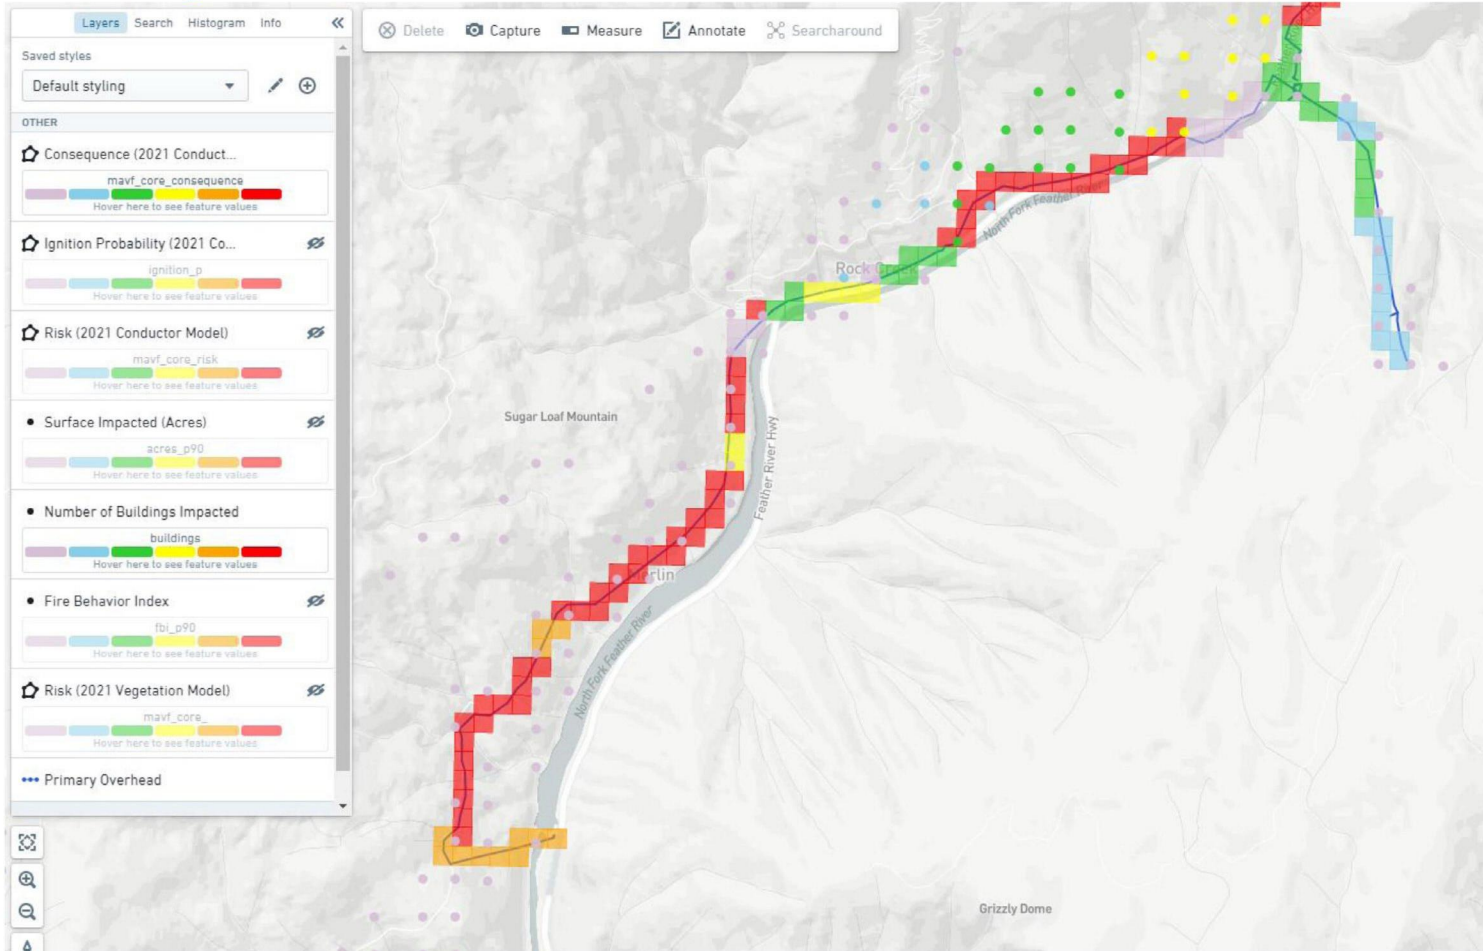

2021 Wildfire Distribution Risk Model views for the Bucks Creek 1101 Field Visit

April 16, 2021

Bucks Creek 1101 CB - Conductor Risk Pixels

Internal

Bucks Creek 1101 CB - Ignition Probability

Bucks Creek 1101 CB – Wildfire Consequence Pixels

Bucks Creek 1101 CB – Surface Impacted Acres from 8-hour fire simulation

Internal

Bucks Creek 1101 CB – Number of Buildings Impacted from 8-hour fire simulation

Internal

Bucks Creek 1101 CB – Fire Behavior Index (FBI) from 8-hour fire simulation

Internal