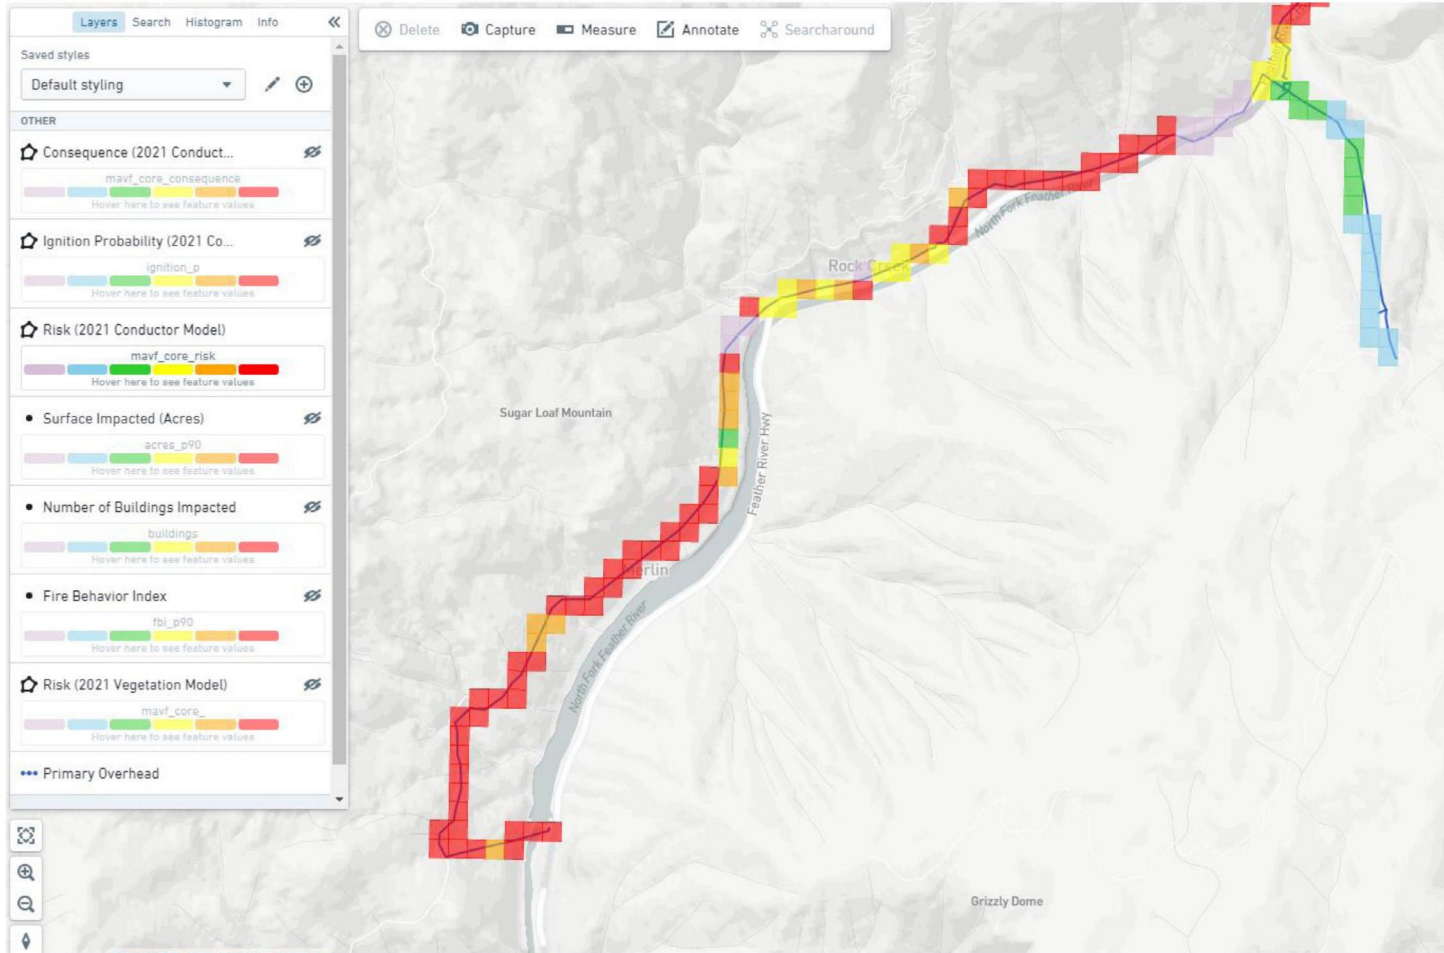

2021 Wildfire Distribution Risk Model views for the Bucks Creek 1101 Field Visit

April 16, 2021

Bucks Creek 1101 CB - Conductor Risk Pixels

Internal

Bucks Creek 1101 CB - Ignition Probability

Bucks Creek 1101 CB – Wildfire Consequence Pixels

Bucks Creek 1101 CB – Surface Impacted Acres from 8-hour fire simulation

Internal

Bucks Creek 1101 CB – Number of Buildings Impacted from 8-hour fire simulation

Internal

Bucks Creek 1101 CB – Fire Behavior Index (FBI) from 8-hour fire simulation

Internal