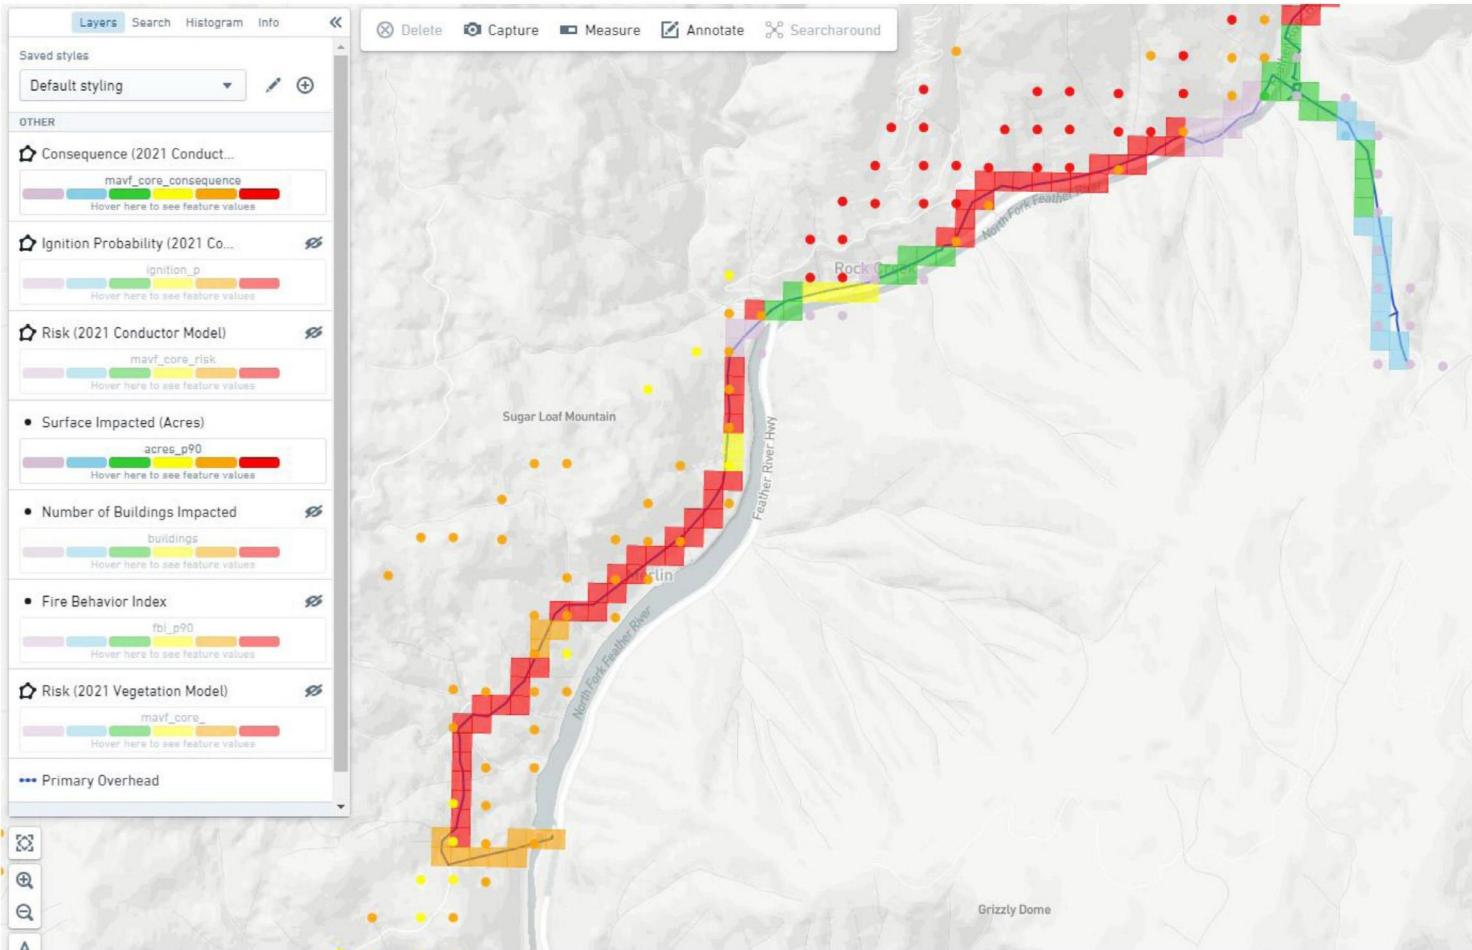

2021 Wildfire Distribution Risk Model views for the Bucks Creek 1101 Field Visit

April 16, 2021

Bucks Creek 1101 CB - Conductor Risk Pixels

Internal

Bucks Creek 1101 CB - Ignition Probability

Bucks Creek 1101 CB – Wildfire Consequence Pixels

Bucks Creek 1101 CB – Surface Impacted Acres from 8-hour fire simulation

Internal

Bucks Creek 1101 CB – Number of Buildings Impacted from 8-hour fire simulation

Internal

Bucks Creek 1101 CB – Fire Behavior Index (FBI) from 8-hour fire simulation

Internal