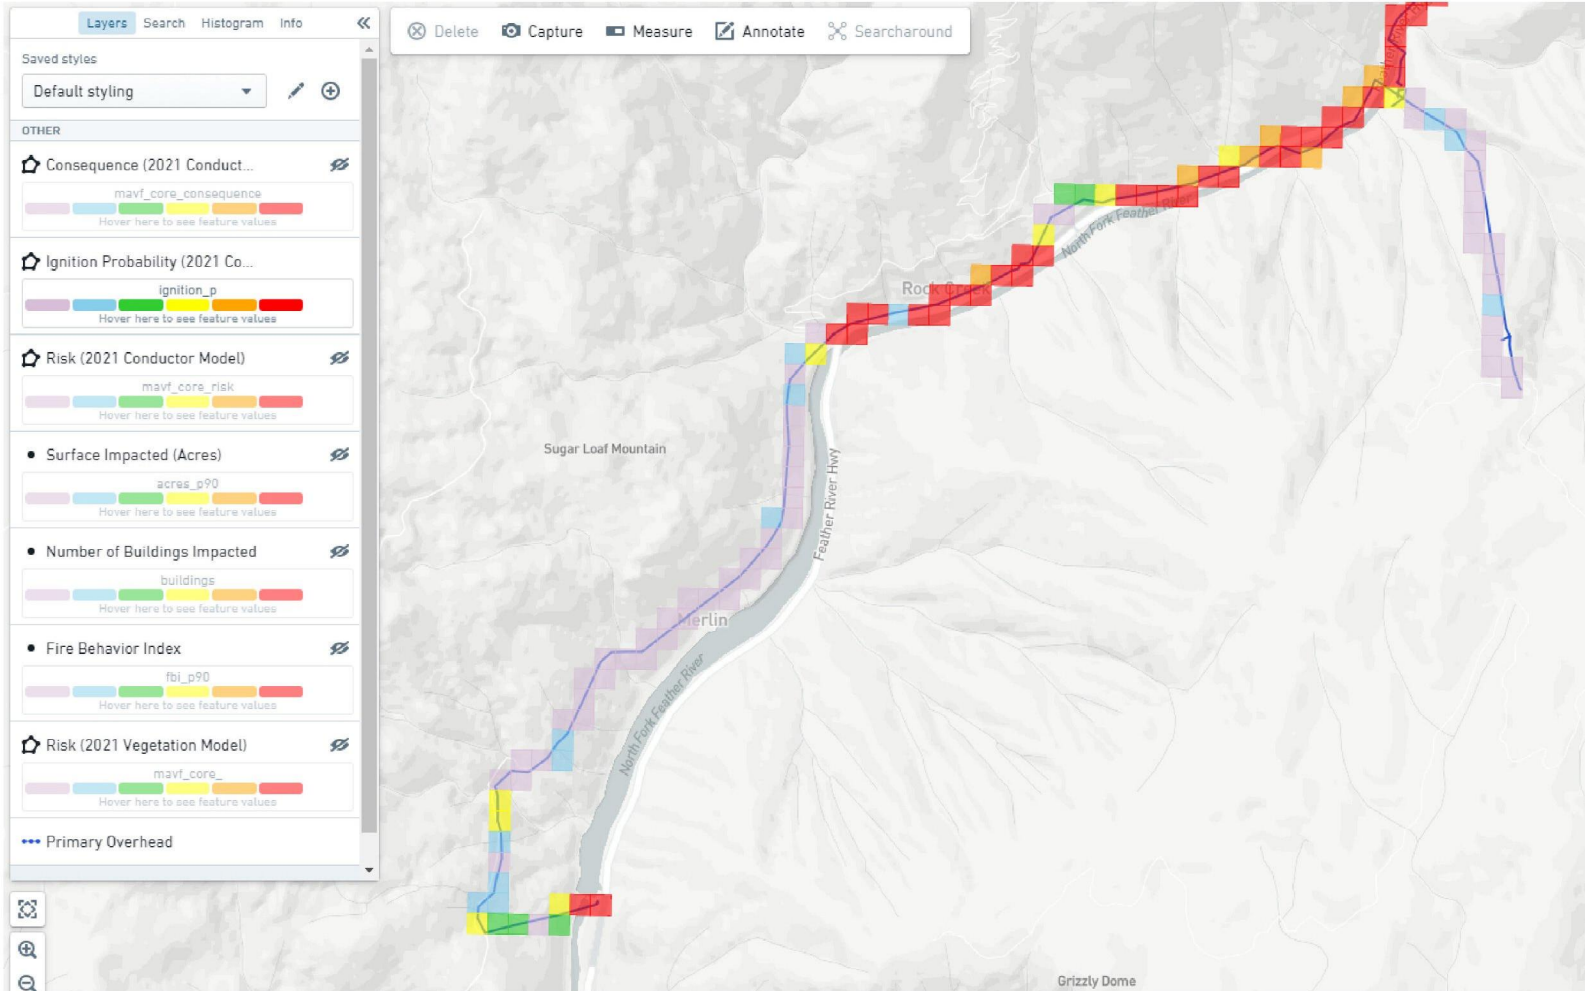

2021 Wildfire Distribution Risk Model views for the Bucks Creek 1101 Field Visit

April 16, 2021

Bucks Creek 1101 CB - Conductor Risk Pixels

Internal

Bucks Creek 1101 CB - Ignition Probability

Bucks Creek 1101 CB – Wildfire Consequence Pixels

Bucks Creek 1101 CB – Surface Impacted Acres from 8-hour fire simulation

Internal

Bucks Creek 1101 CB – Number of Buildings Impacted from 8-hour fire simulation

Internal

Bucks Creek 1101 CB – Fire Behavior Index (FBI) from 8-hour fire simulation

Internal