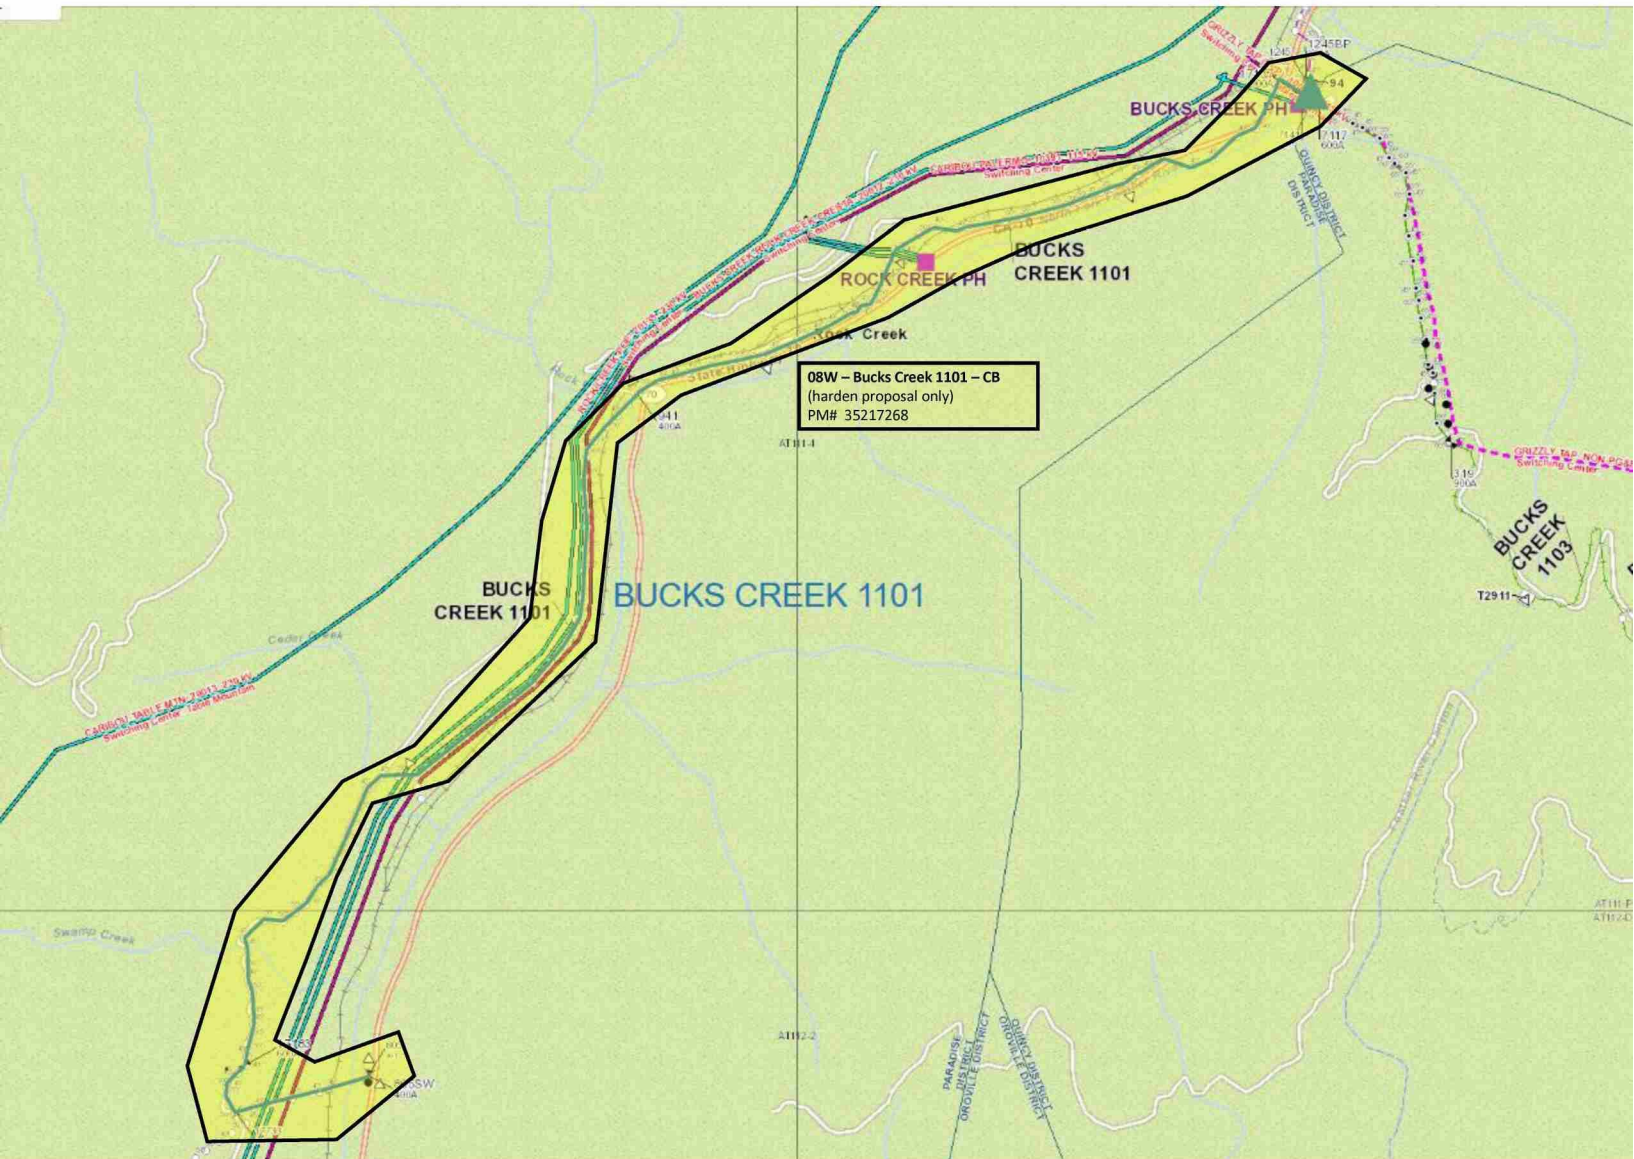

Bucks Creek 1101- PM# 35217268 Overview Map

Internal

Bucks Creek 1101 Fire Tier Map

Internal

Satellite View

Internal

Preferred Scope – Key Sketch

Combine BC1101 with BC1103, to be completed under PM# 35212441

Internal

Alternative 1 Scope – Key Sketch

Combine BC1101 with
BC1103, to be completed
under PM# 35212441

Internal

Alternative 2 Scope – Key Sketch

Combine BC1101 with
BC1103, to be completed
under PM# 35212441

Internal

Alternative 3 Scope – Key Sketch

Internal