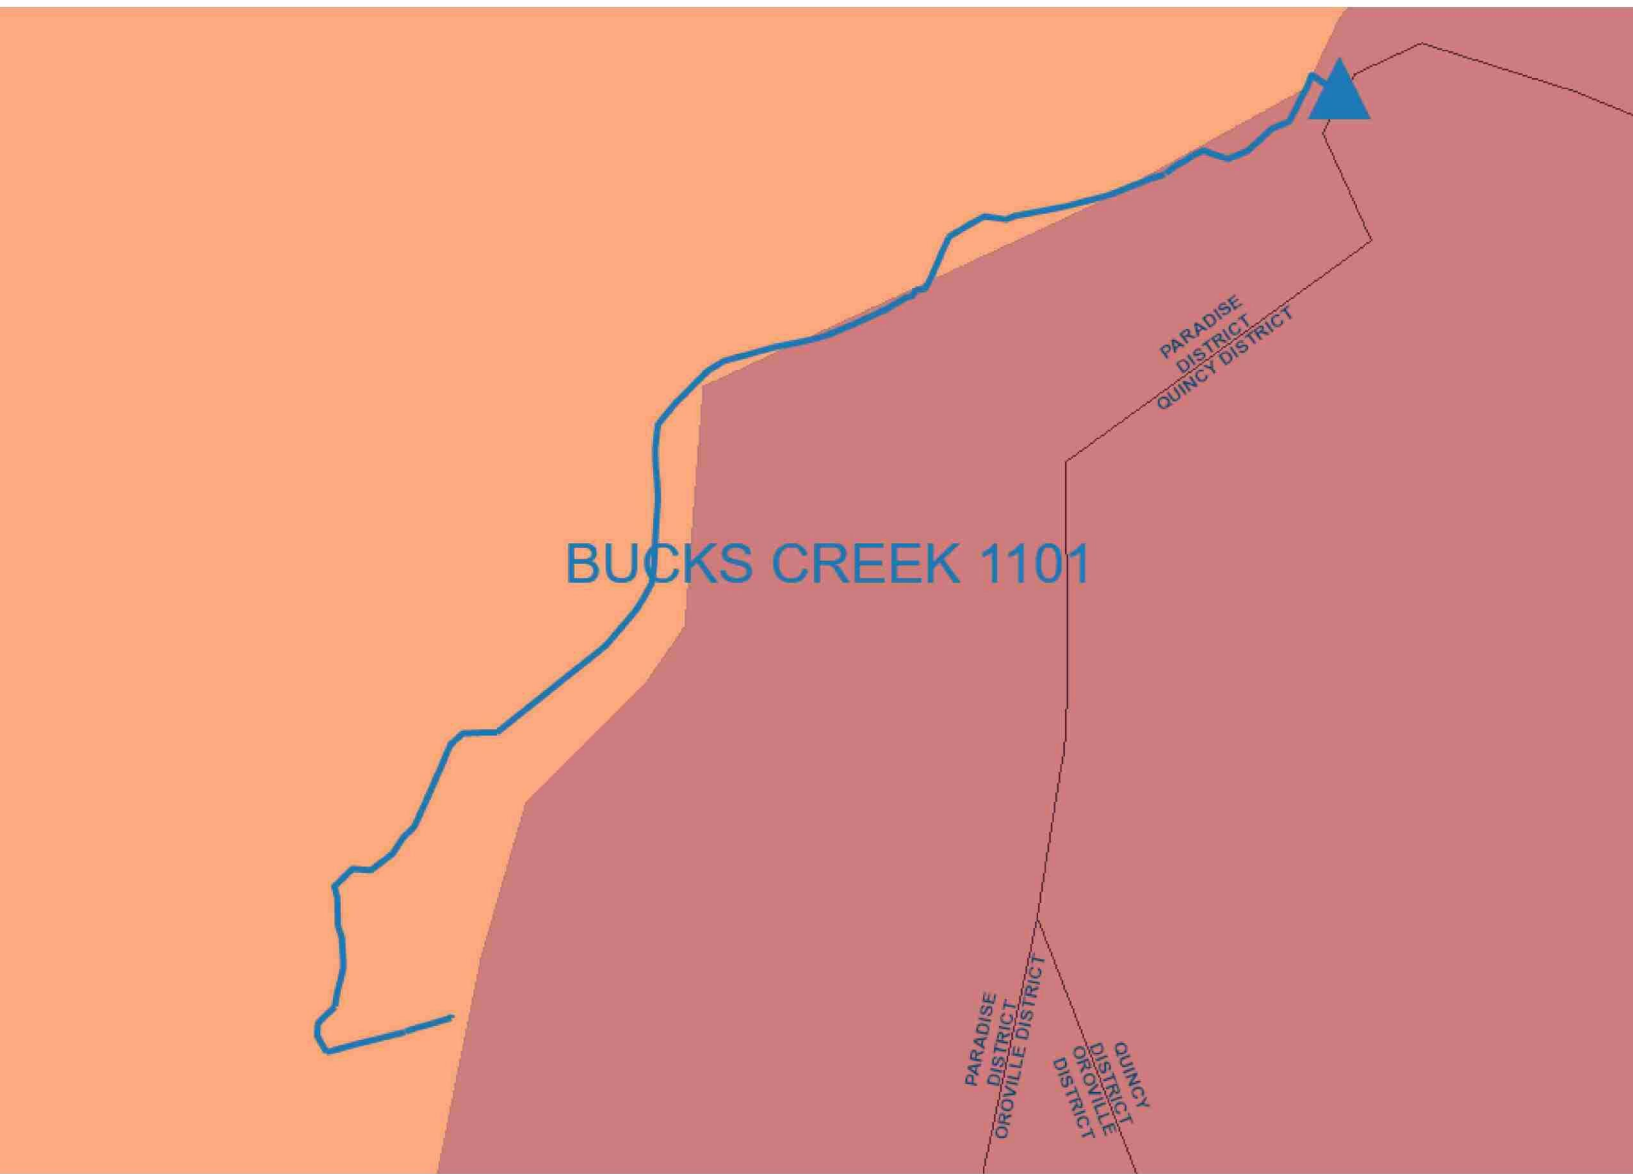

Bucks Creek 1101- PM# 35217268 Overview Map

Internal

Bucks Creek 1101 Fire Tier Map

Internal

Satellite View

Internal

Preferred Scope – Key Sketch

Combine BC1101 with BC1103, to be completed under PM# 35212441

Internal

Alternative 1 Scope – Key Sketch

Combine BC1101 with
BC1103, to be completed
under PM# 35212441

Internal

Alternative 2 Scope – Key Sketch

Combine BC1101 with
BC1103, to be completed
under PM# 35212441

Internal

Alternative 3 Scope – Key Sketch

Internal