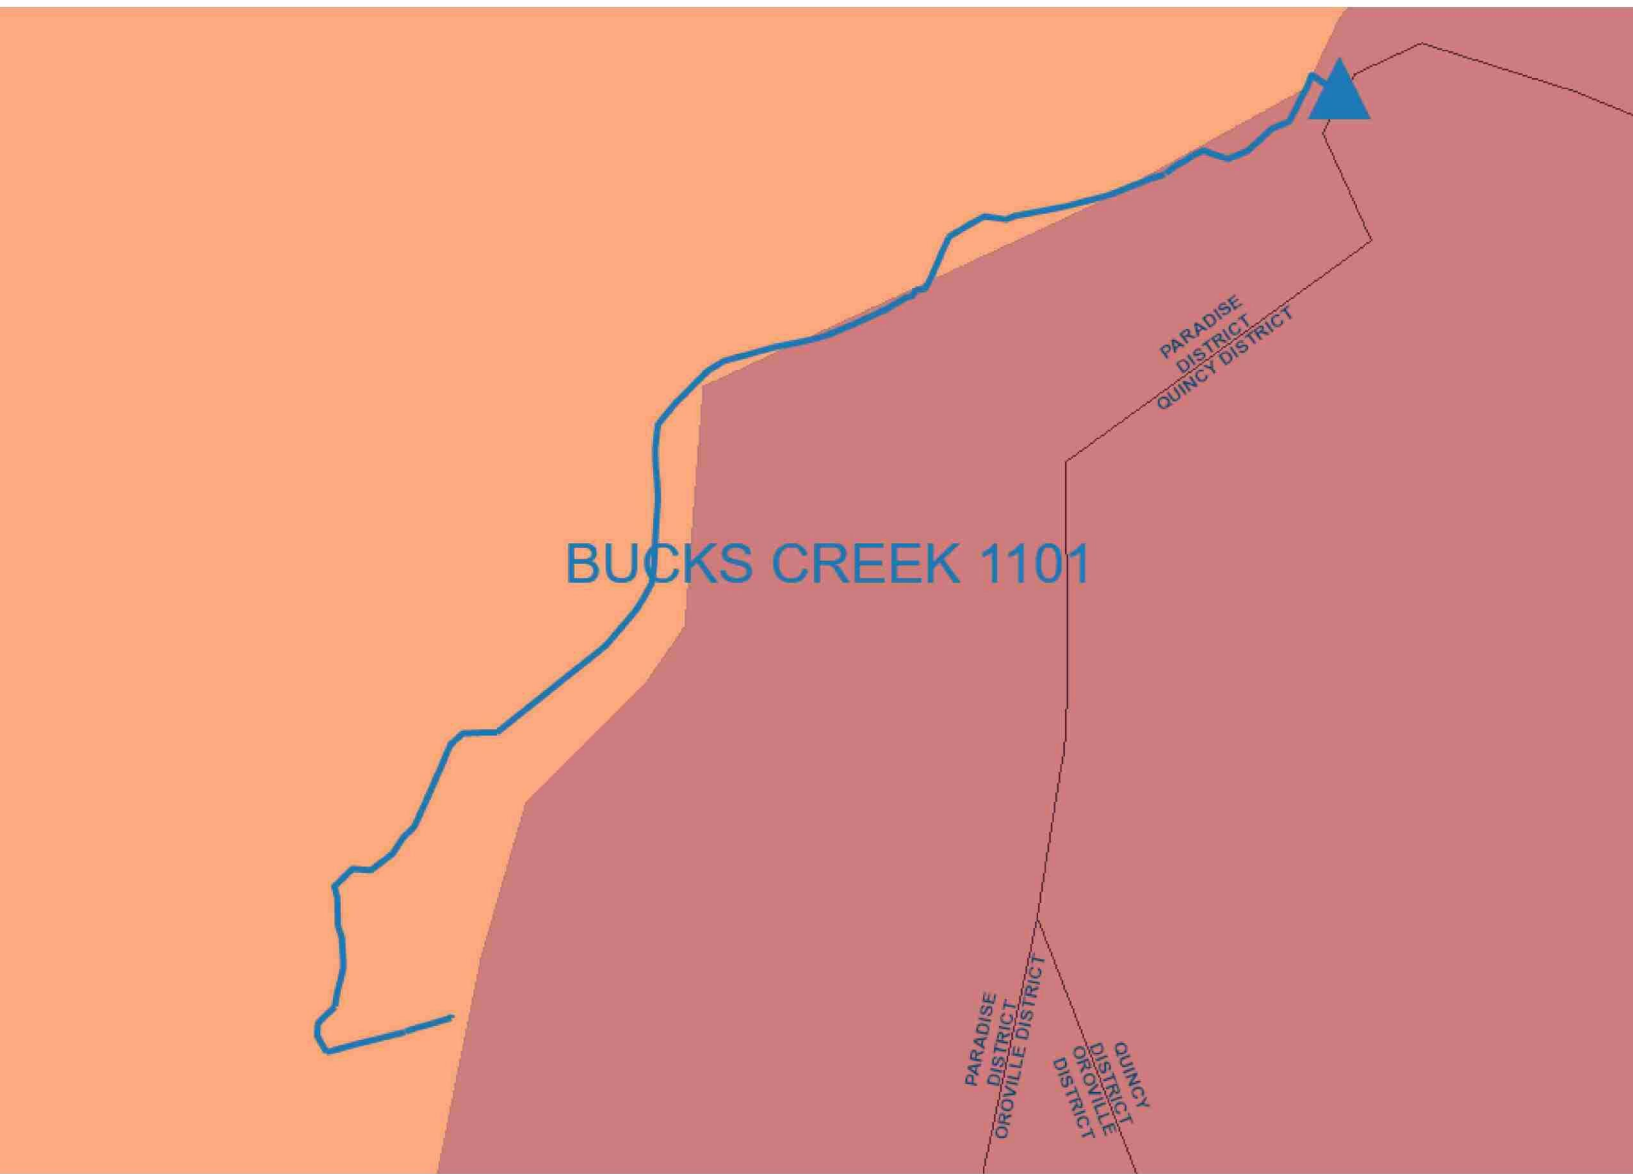

# Bucks Creek 1101- PM# 35217268 Overview Map

Internal

# Bucks Creek 1101 Fire Tier Map

Internal

# Satellite View

Internal

# Alternative 3 Scope – Key Sketch

Internal