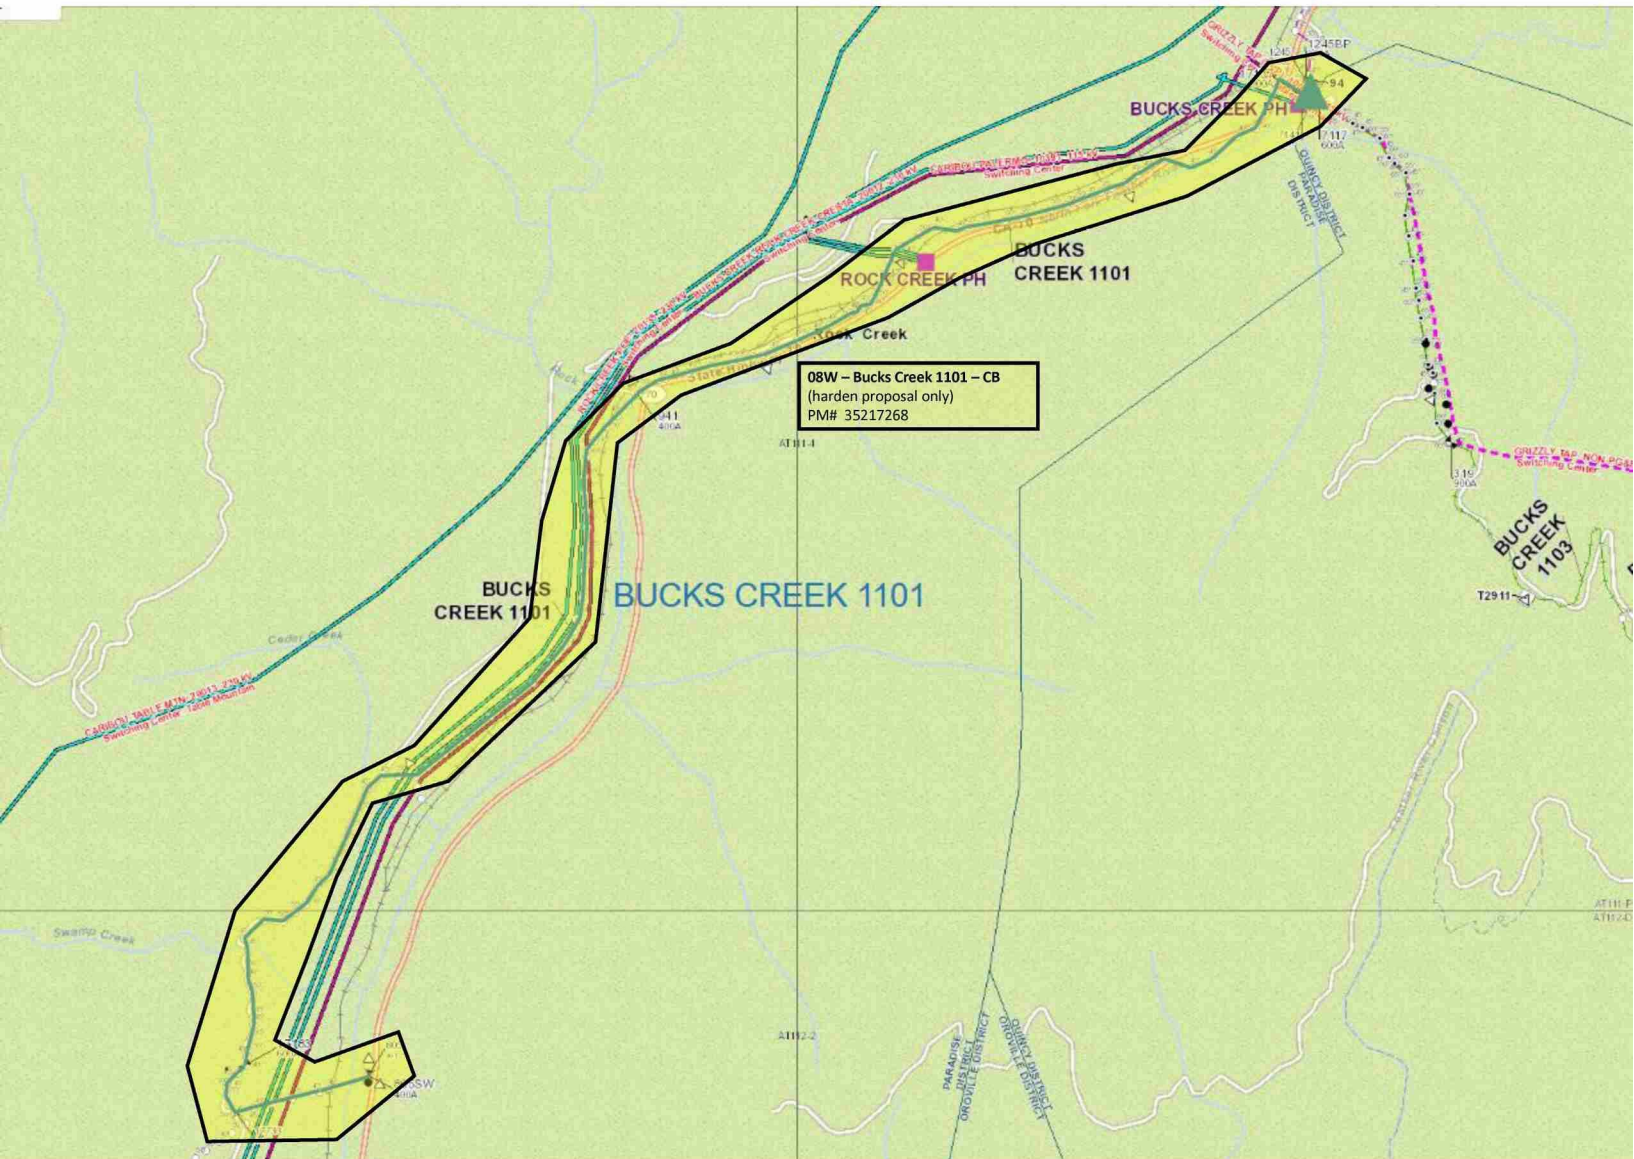

# Bucks Creek 1101- PM# 35217268 Overview Map

Internal

# Bucks Creek 1101 Fire Tier Map

Internal

# Satellite View

Internal