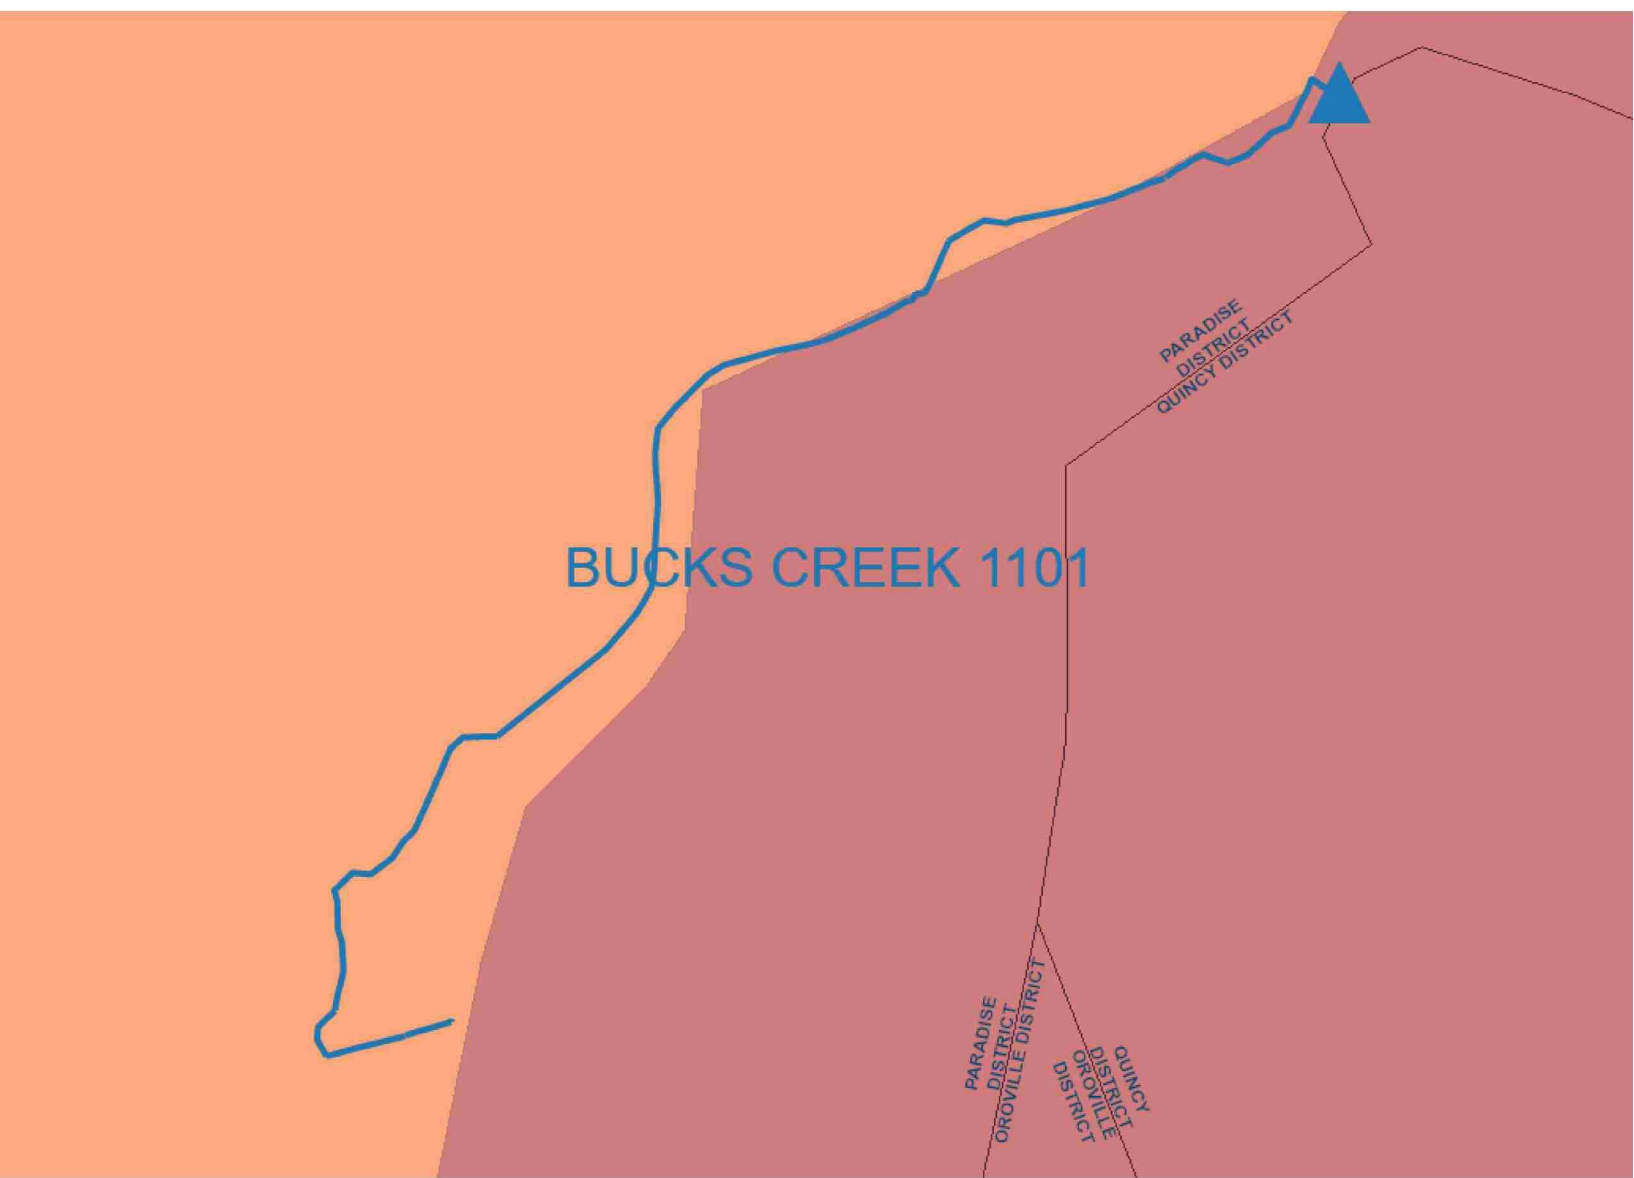

Bucks Creek 1101- PM# 35217268 Overview Map

Internal

Bucks Creek 1101 Fire Tier Map

Internal

Satellite View

Internal

Preferred Scope – Key Sketch

Combine BC1101 with BC1103, to be completed under PM# 35212441

Internal

Alternative 1 Scope – Key Sketch

Combine BC1101 with
BC1103, to be completed
under PM# 35212441

Internal

Alternative 2 Scope – Key Sketch

Combine BC1101 with BC1103, to be completed under PM# 35212441

Internal

Alternative 3 Scope – Key Sketch

Internal