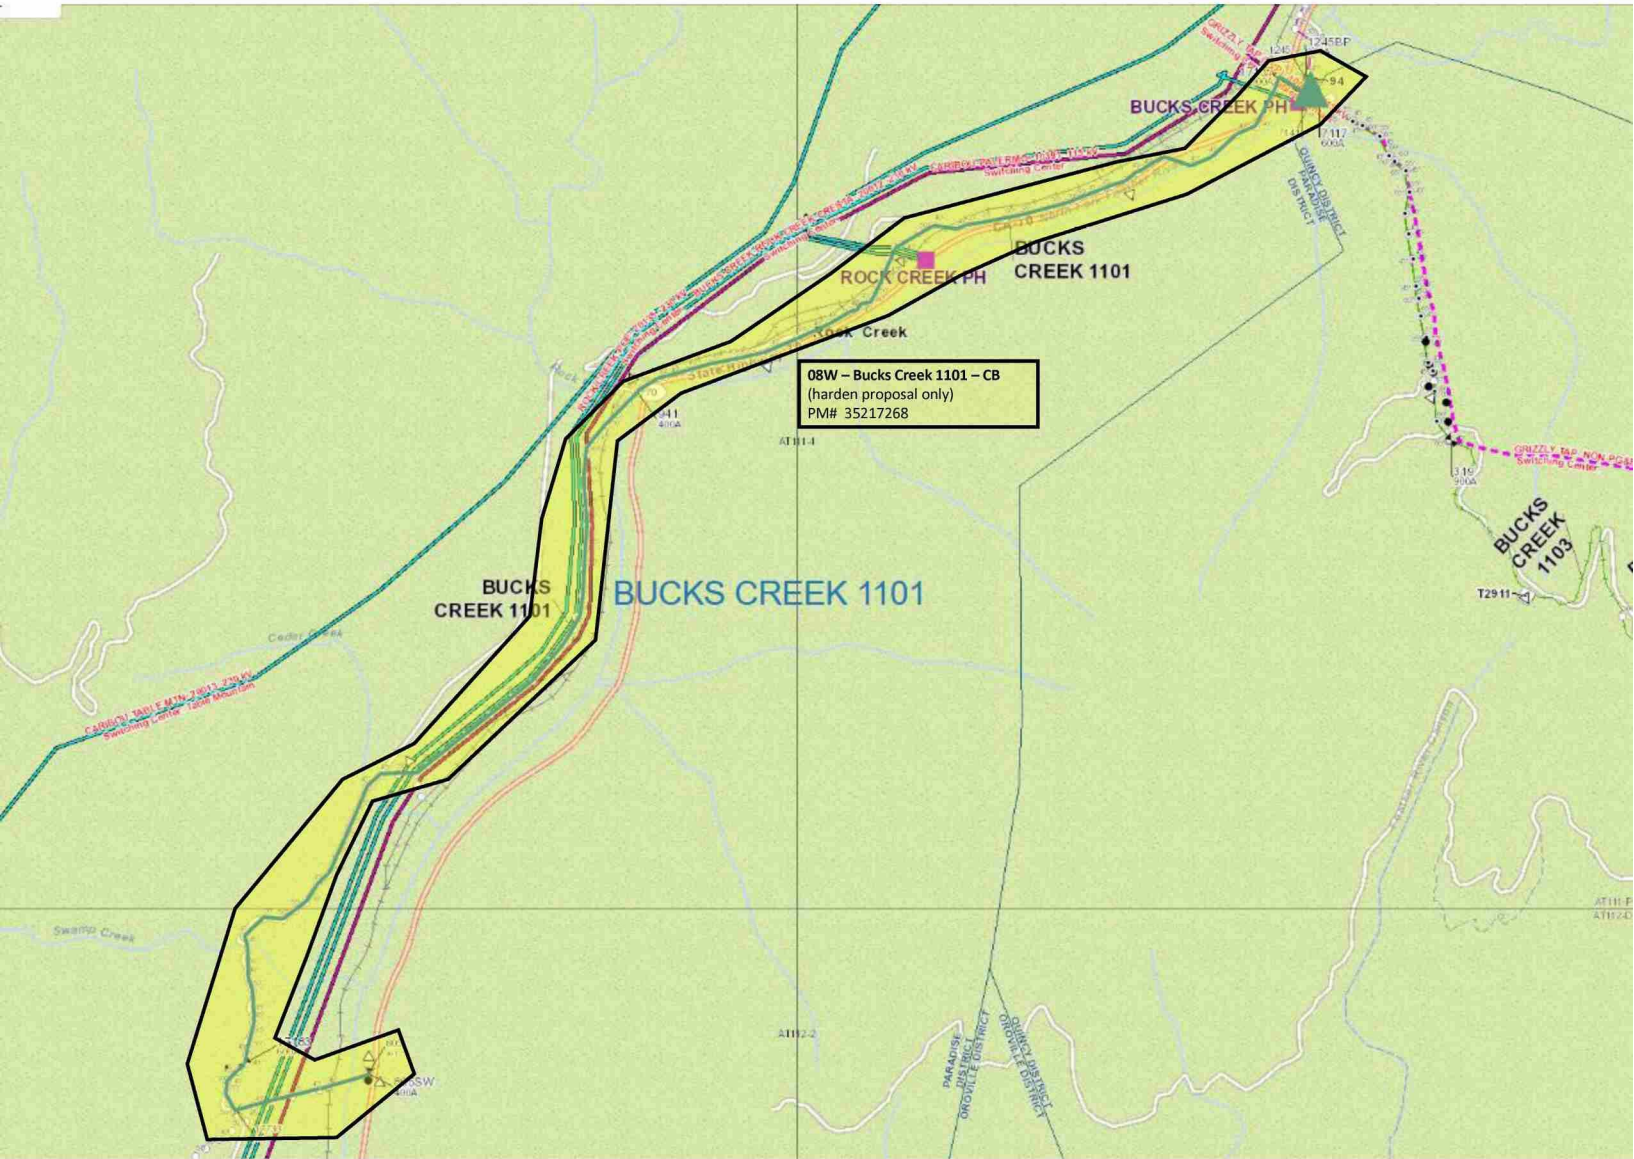

Bucks Creek 1101- PM# 35217268 Overview Map

Internal

Bucks Creek 1101 Fire Tier Map

Internal

Satellite View

Internal

Preferred Scope – Key Sketch

Combine BC1101 with BC1103, to be completed under PM# 35212441

Internal

Alternative 1 Scope – Key Sketch

Combine BC1101 with
BC1103, to be completed
under PM# 35212441

Internal

Alternative 2 Scope – Key Sketch

Combine BC1101 with BC1103, to be completed under PM# 35212441

Internal

Alternative 3 Scope – Key Sketch

Internal