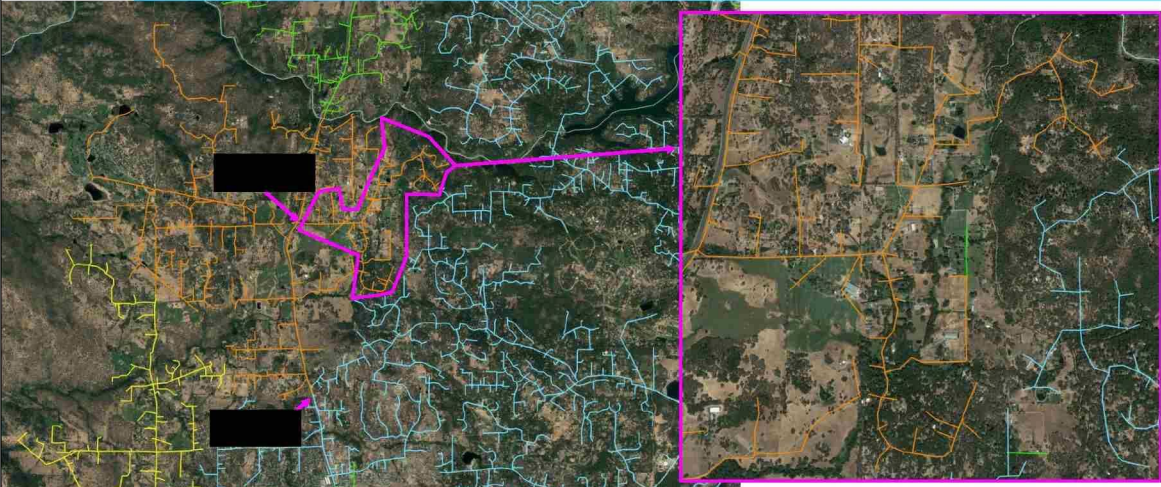

I DON'T HAVE ACCESS TO THE SHAREPOINT SO I COULDN'T ADD THE RISK PIXELS AS SHOWN BELOW

feeder_name	device_operating_number	Miles	pixel_count	mean_mavf_core_risk_rank
BELL 1108	5703	5.298358376	96	104
BELL 1108	2202	32.52917108	363	118

feeder_name	device_operating number	Miles	pixel_count	mean_mavf_core_risk_rank
BELL 1108	5703	5.298358376	96	104
BELL 1108	2202	32.52917108	363	118