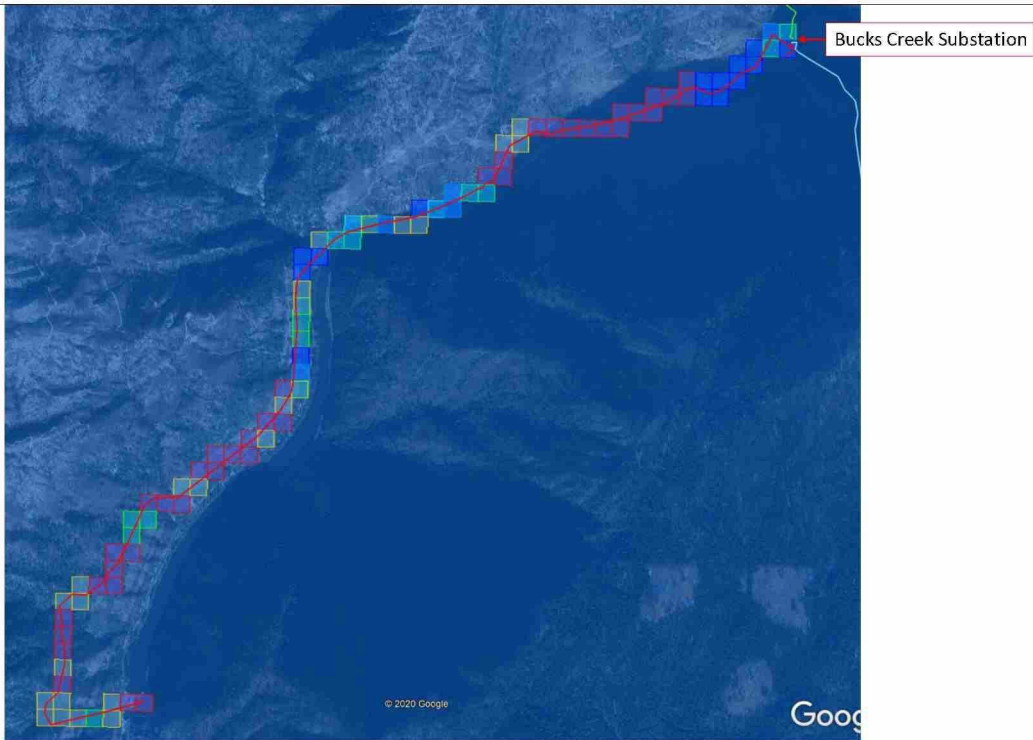

Bucks Creek 1101

Bucks Creek Substation

Internal

Circuit	Device	Lat/Long	MAVF Rank	2018 Model Rank
Bucks Creek 1101			11	1365