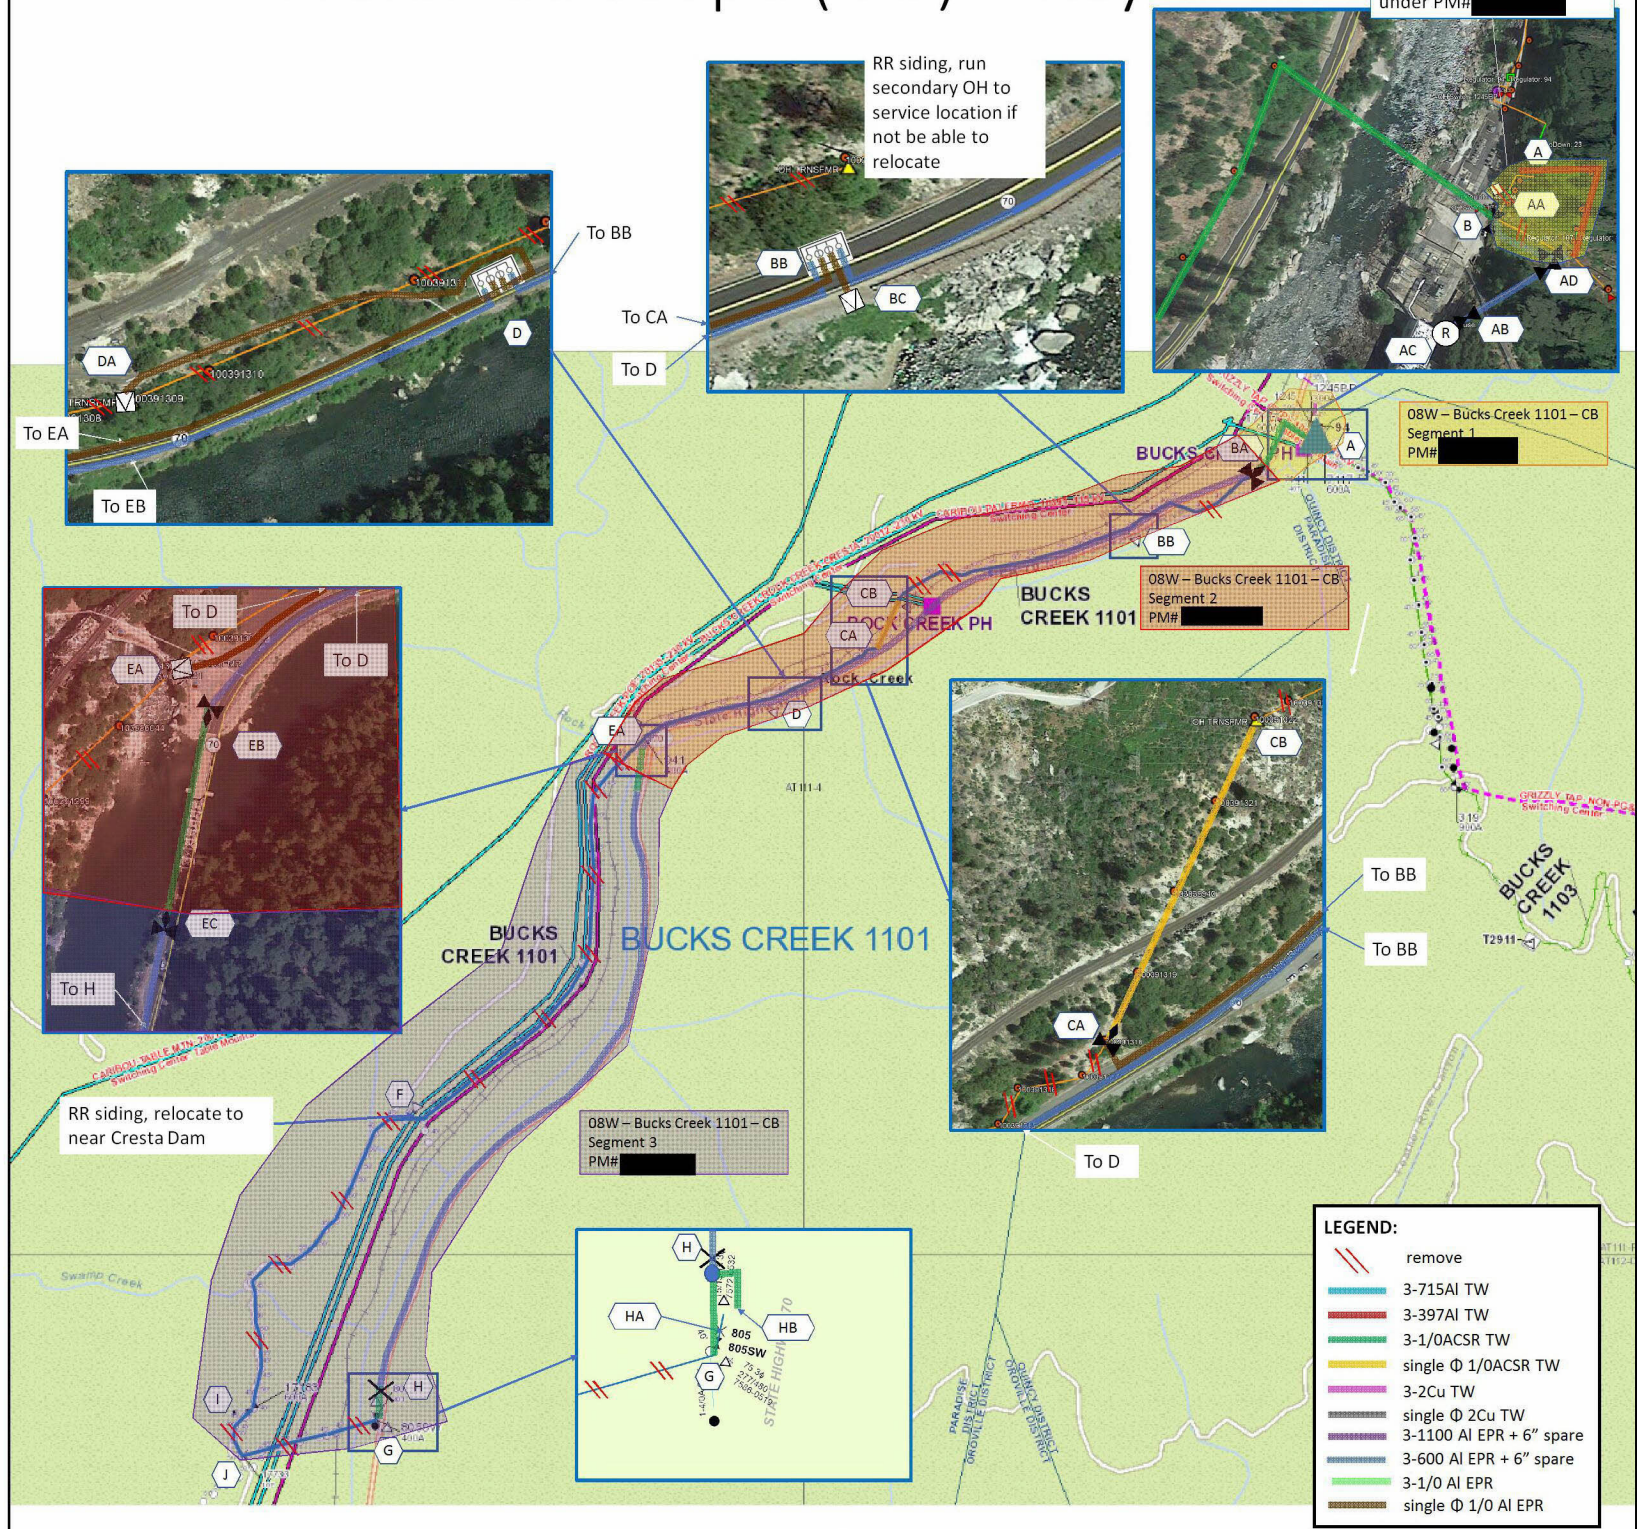

Bucks Creek 1101- PM# [REDACTED] Overview Map

Bucks Creek 1101 Fire Tier Map

Satellite View

Preferred Scope (UG) – Key Sketch

Combine BC1101 with BC1103, to be completed under PM# [REDACTED]

LEGEND:

- remove
- 3-715AI TW
- 3-397AI TW
- 3-1/OACSR TW
- single Φ 1/OACSR TW
- 3-2Cu TW
- single Φ 2Cu TW
- 3-1100 AI EPR + 6" spare
- 3-600 AI EPR + 6" spare
- 3-1/0 AI EPR
- single Φ 1/0 AI EPR

Internal

Alternative 1 Scope – Key Sketch

Combine BC1101 with BC1103, to be completed under PM# [REDACTED]

Alternative 2 Scope – Key Sketch