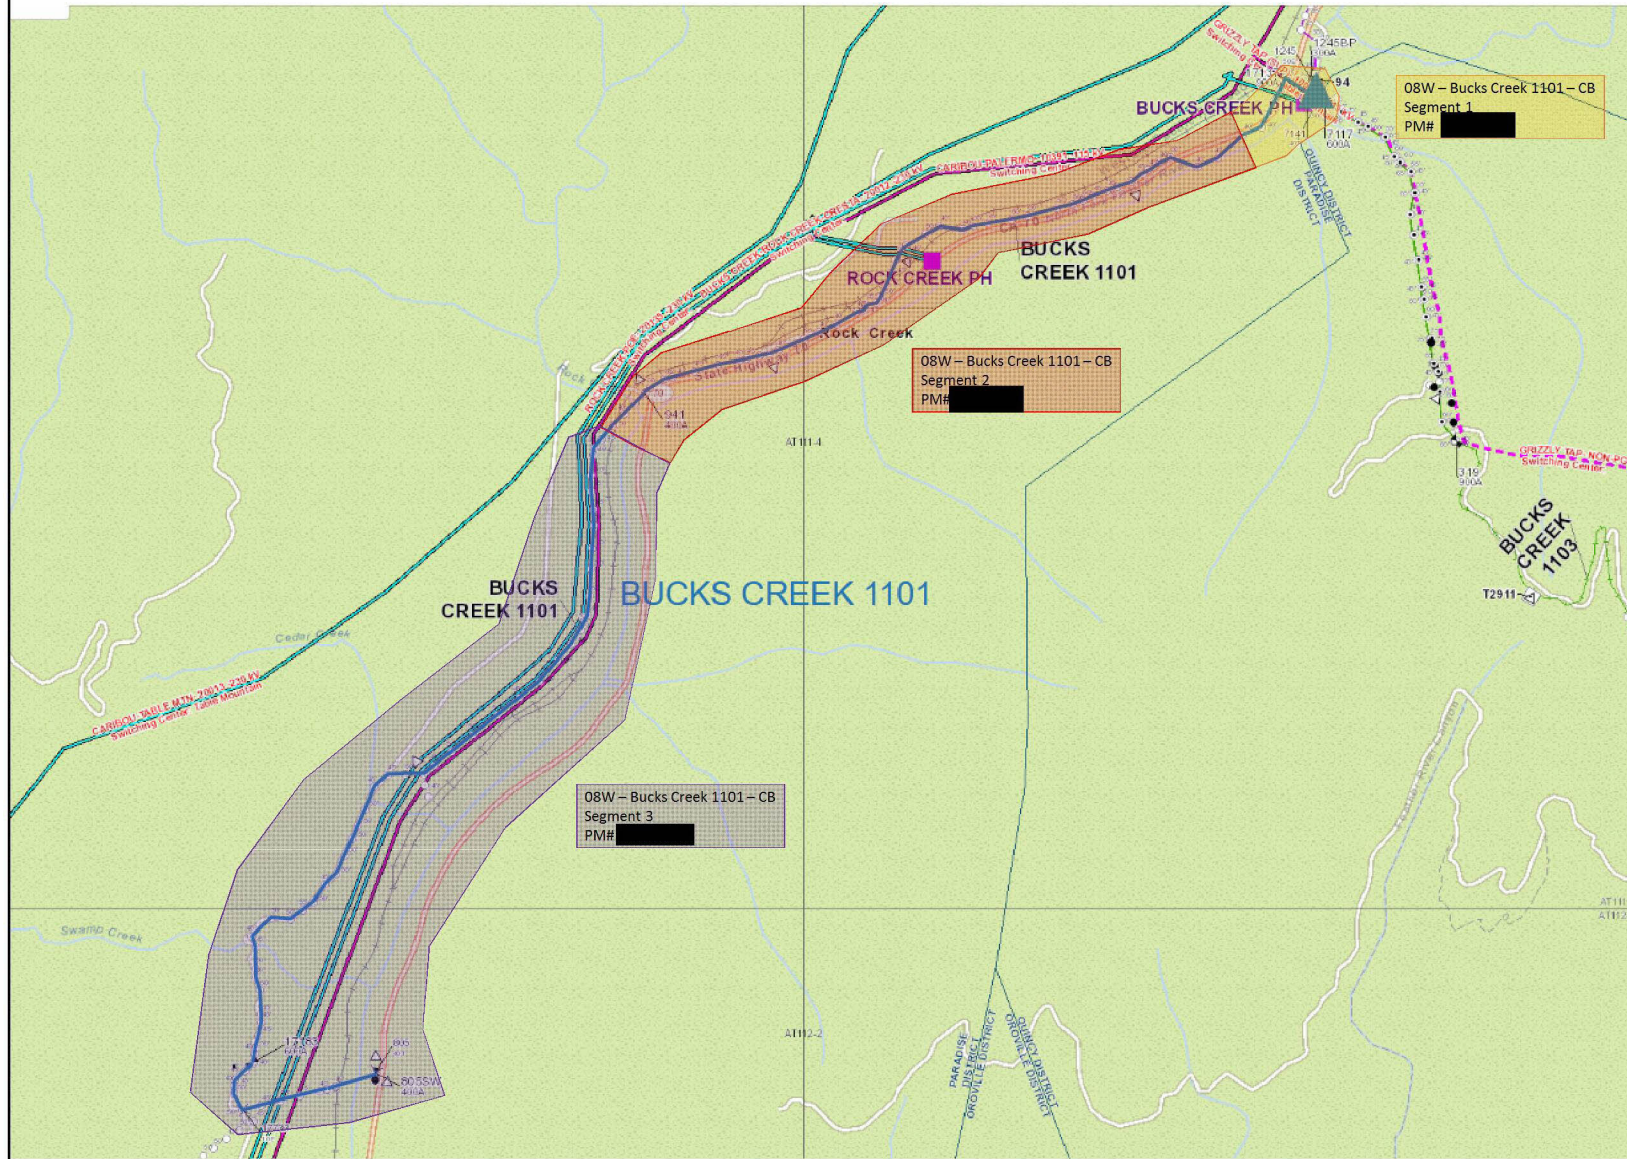

Bucks Creek 1101- PM# [REDACTED] Overview Map

Bucks Creek 1101 Fire Tier Map

Satellite View

Preferred Scope (UG) – Key Sketch

Combine BC1101 with BC1103, to be completed under PM# [REDACTED]

LEGEND:

- remove
- 3-715AI TW
- 3-397AI TW
- 3-1/OACSR TW
- single Φ 1/OACSR TW
- 3-2Cu TW
- single Φ 2Cu TW
- 3-1100 AI EPR + 6" spare
- 3-600 AI EPR + 6" spare
- 3-1/0 AI EPR
- single Φ 1/0 AI EPR

Internal

Alternative 1 Scope – Key Sketch

Combine BC1101 with BC1103, to be completed under PM# [REDACTED]

Alternative 2 Scope – Key Sketch