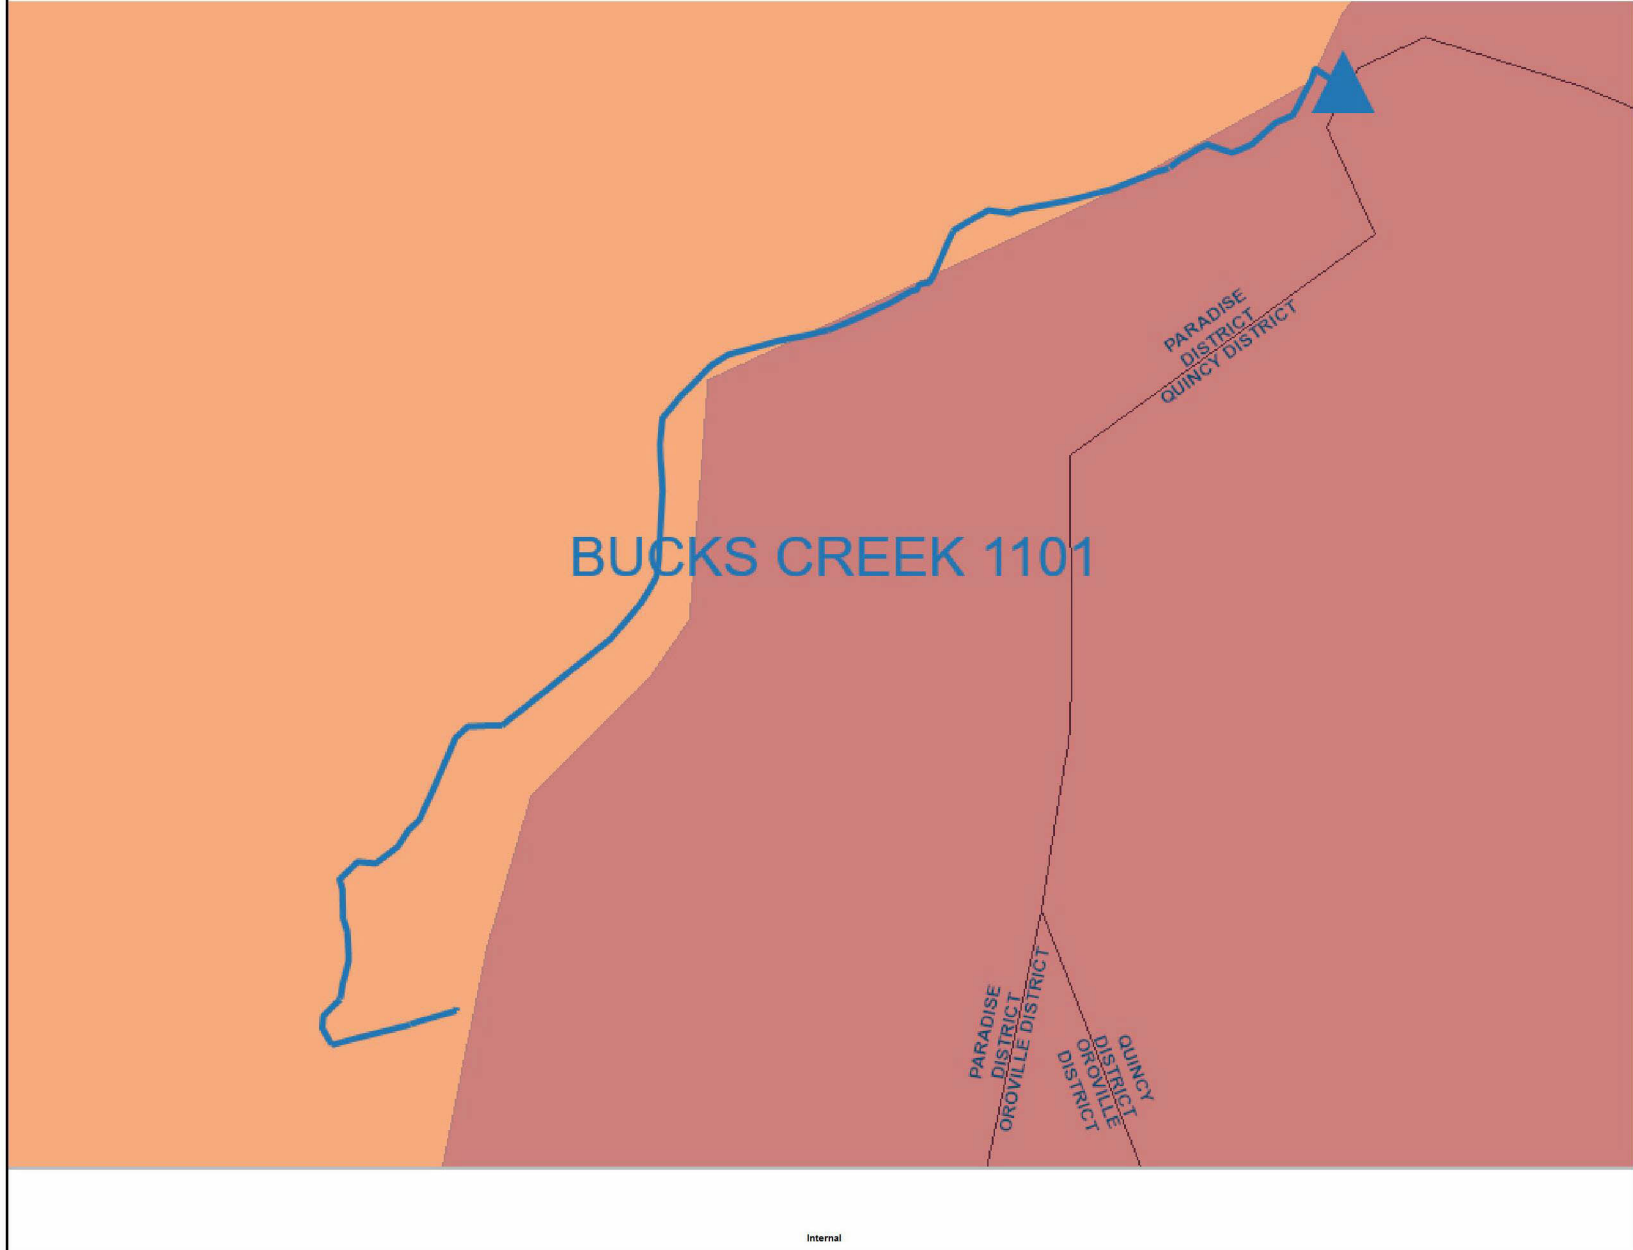

Bucks Creek 1101- PM# [REDACTED] Overview Map

Bucks Creek 1101 Fire Tier Map

Satellite View

Preferred Scope (UG) – Key Sketch

Combine BC1101 with BC1103, to be completed under PM# [REDACTED]

LEGEND:

- remove
- 3-715AI TW
- 3-397AI TW
- 3-1/OACSR TW
- single Φ 1/OACSR TW
- 3-2Cu TW
- single Φ 2Cu TW
- 3-1100 AI EPR + 6" spare
- 3-600 AI EPR + 6" spare
- 3-1/0 AI EPR
- single Φ 1/0 AI EPR

Internal

Alternative 1 Scope – Key Sketch

Combine BC1101 with BC1103, to be completed under PM# [REDACTED]

Alternative 2 Scope – Key Sketch