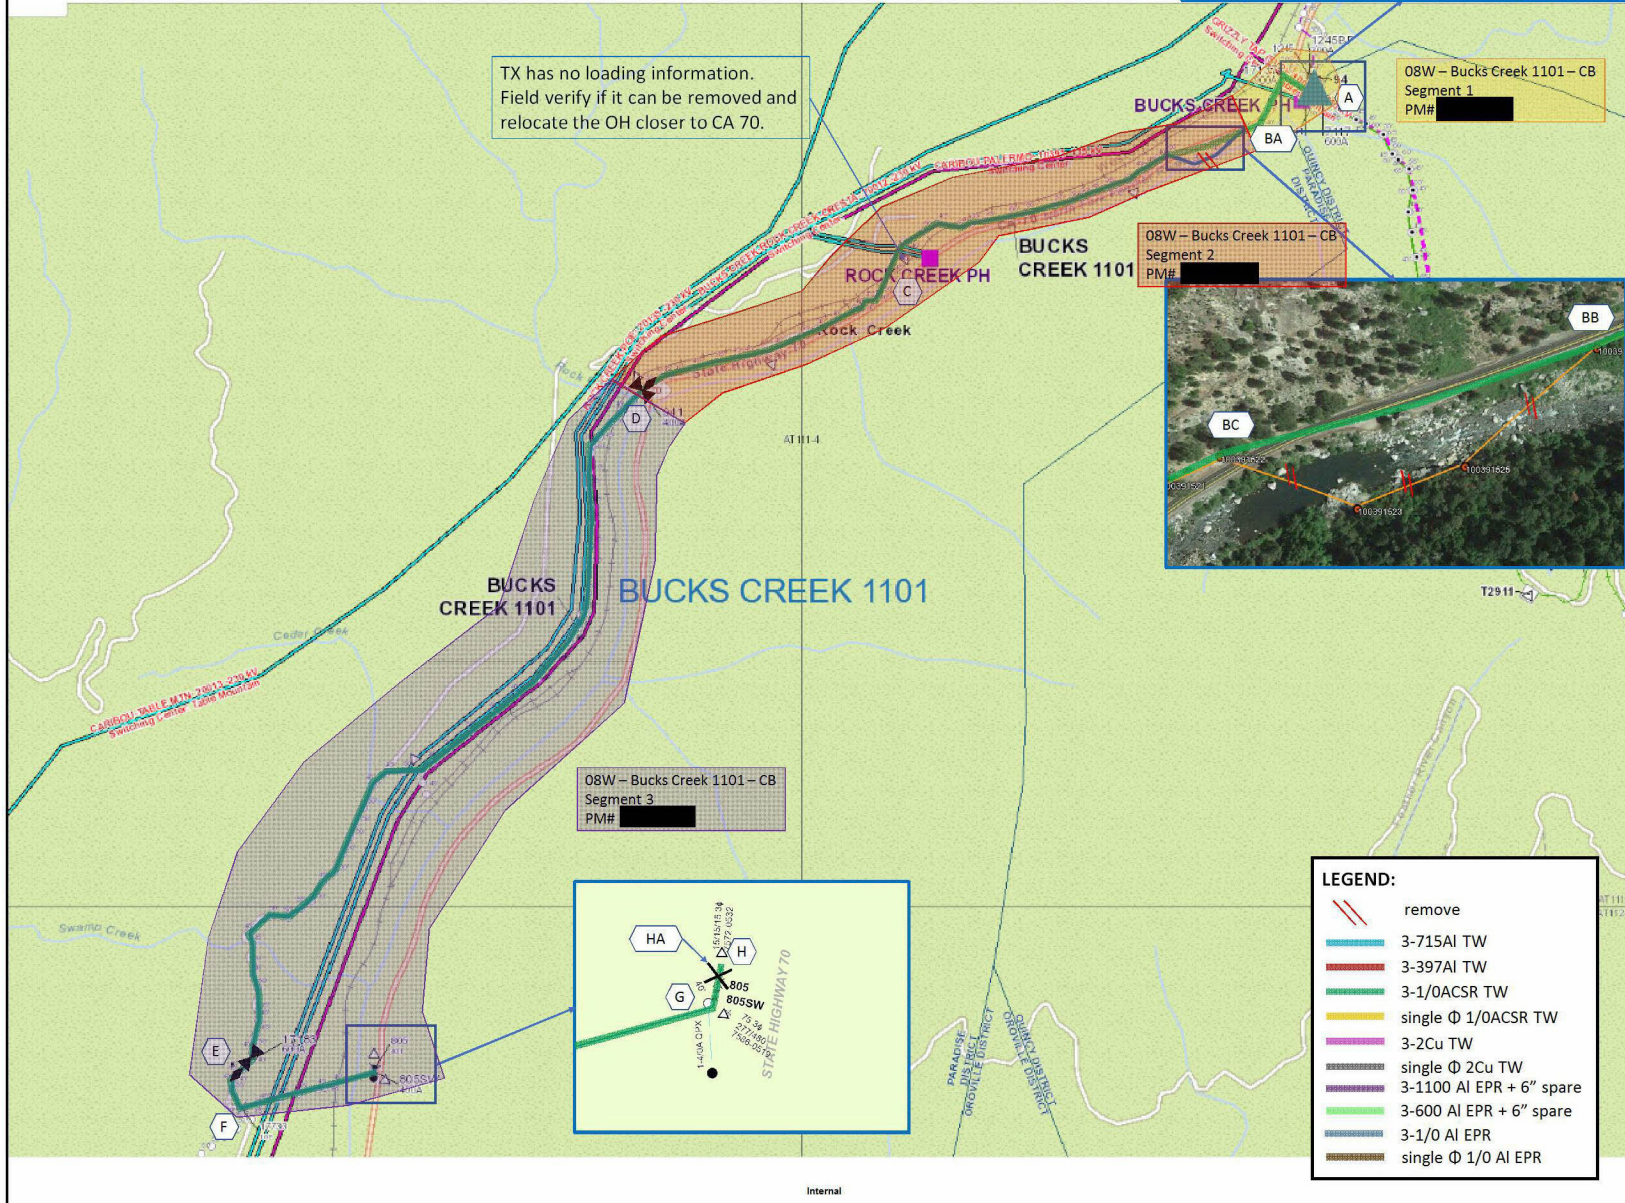

Bucks Creek 1101- PM# [REDACTED] Overview Map

Bucks Creek 1101 Fire Tier Map

Satellite View

Preferred Scope (UG) – Key Sketch

Combine BC1101 with BC1103, to be completed under PM# [REDACTED]

LEGEND:

- remove
- 3-715AI TW
- 3-397AI TW
- 3-1/OACSR TW
- single Φ 1/OACSR TW
- 3-2Cu TW
- single Φ 2Cu TW
- 3-1100 AI EPR + 6" spare
- 3-600 AI EPR + 6" spare
- 3-1/0 AI EPR
- single Φ 1/0 AI EPR

Internal

Alternative 1 Scope – Key Sketch

Combine BC1101 with BC1103, to be completed under PM# [REDACTED]

Alternative 2 Scope – Key Sketch