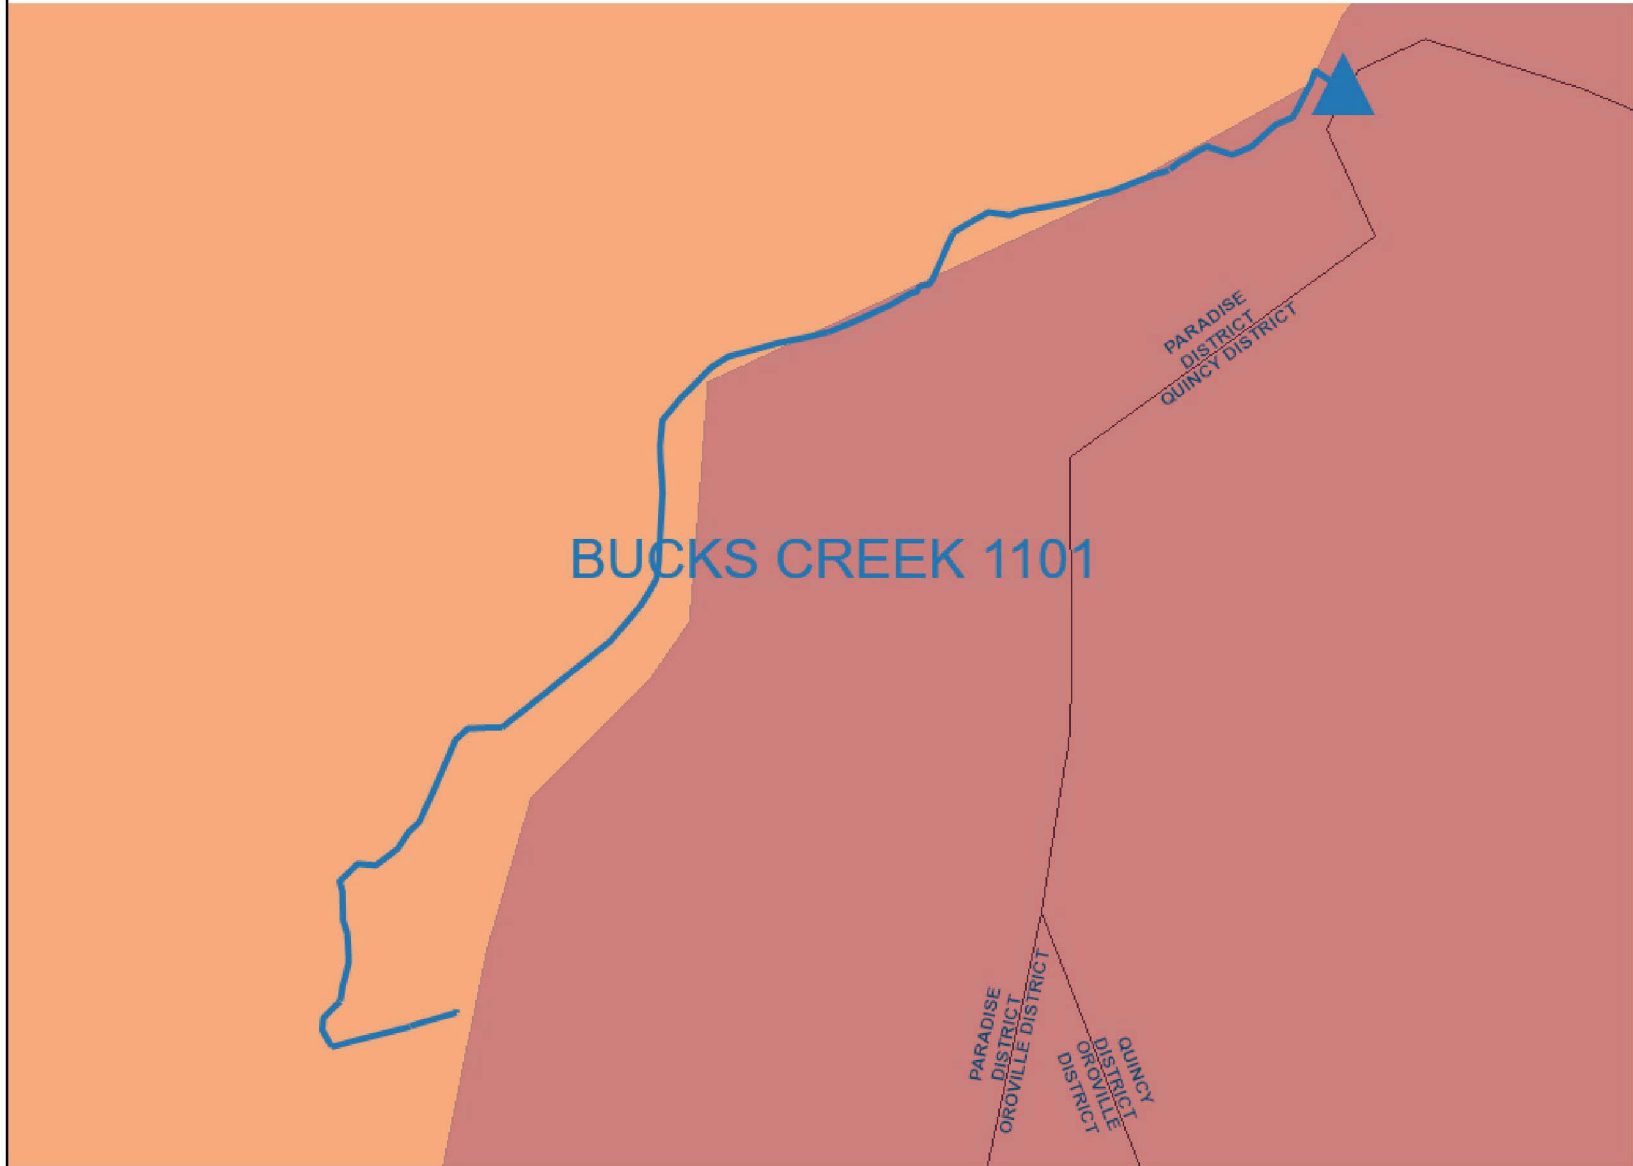

Bucks Creek 1101- PM# [REDACTED] Overview Map

Internal

Bucks Creek 1101 Fire Tier Map

Satellite View

Preferred Scope (UG) – Key Sketch

Combine BC1101 with BC1103, to be completed under PM# [REDACTED]

Alternative 1 Scope – Key Sketch

Combine BC1101 with BC1103, to be completed under PM# [REDACTED]

Internal

Alternative 2 Scope – Key Sketch