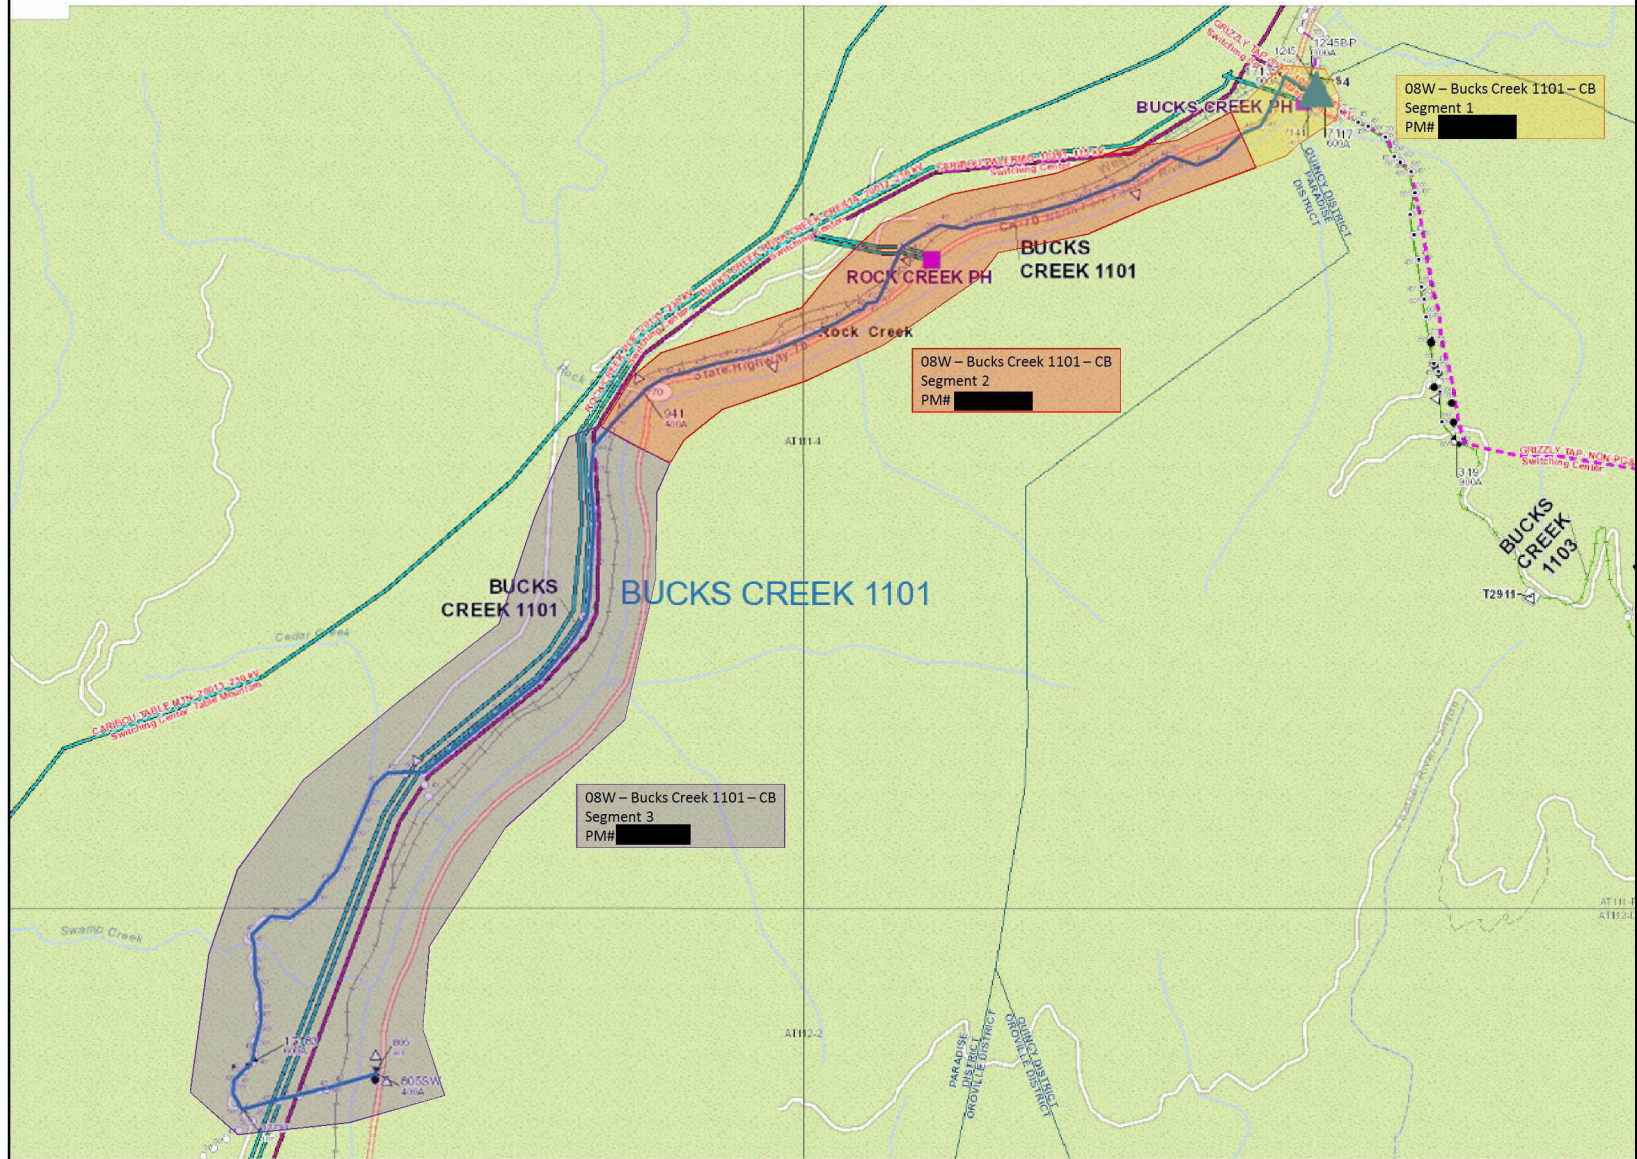

Bucks Creek 1101- PM# [REDACTED] Overview Map

Internal

Bucks Creek 1101 Fire Tier Map

Satellite View

Preferred Scope (UG) – Key Sketch

Combine BC1101 with BC1103, to be completed under PM# [REDACTED]

Alternative 1 Scope – Key Sketch

Combine BC1101 with BC1103, to be completed under PM# [REDACTED]

Internal

Alternative 2 Scope – Key Sketch