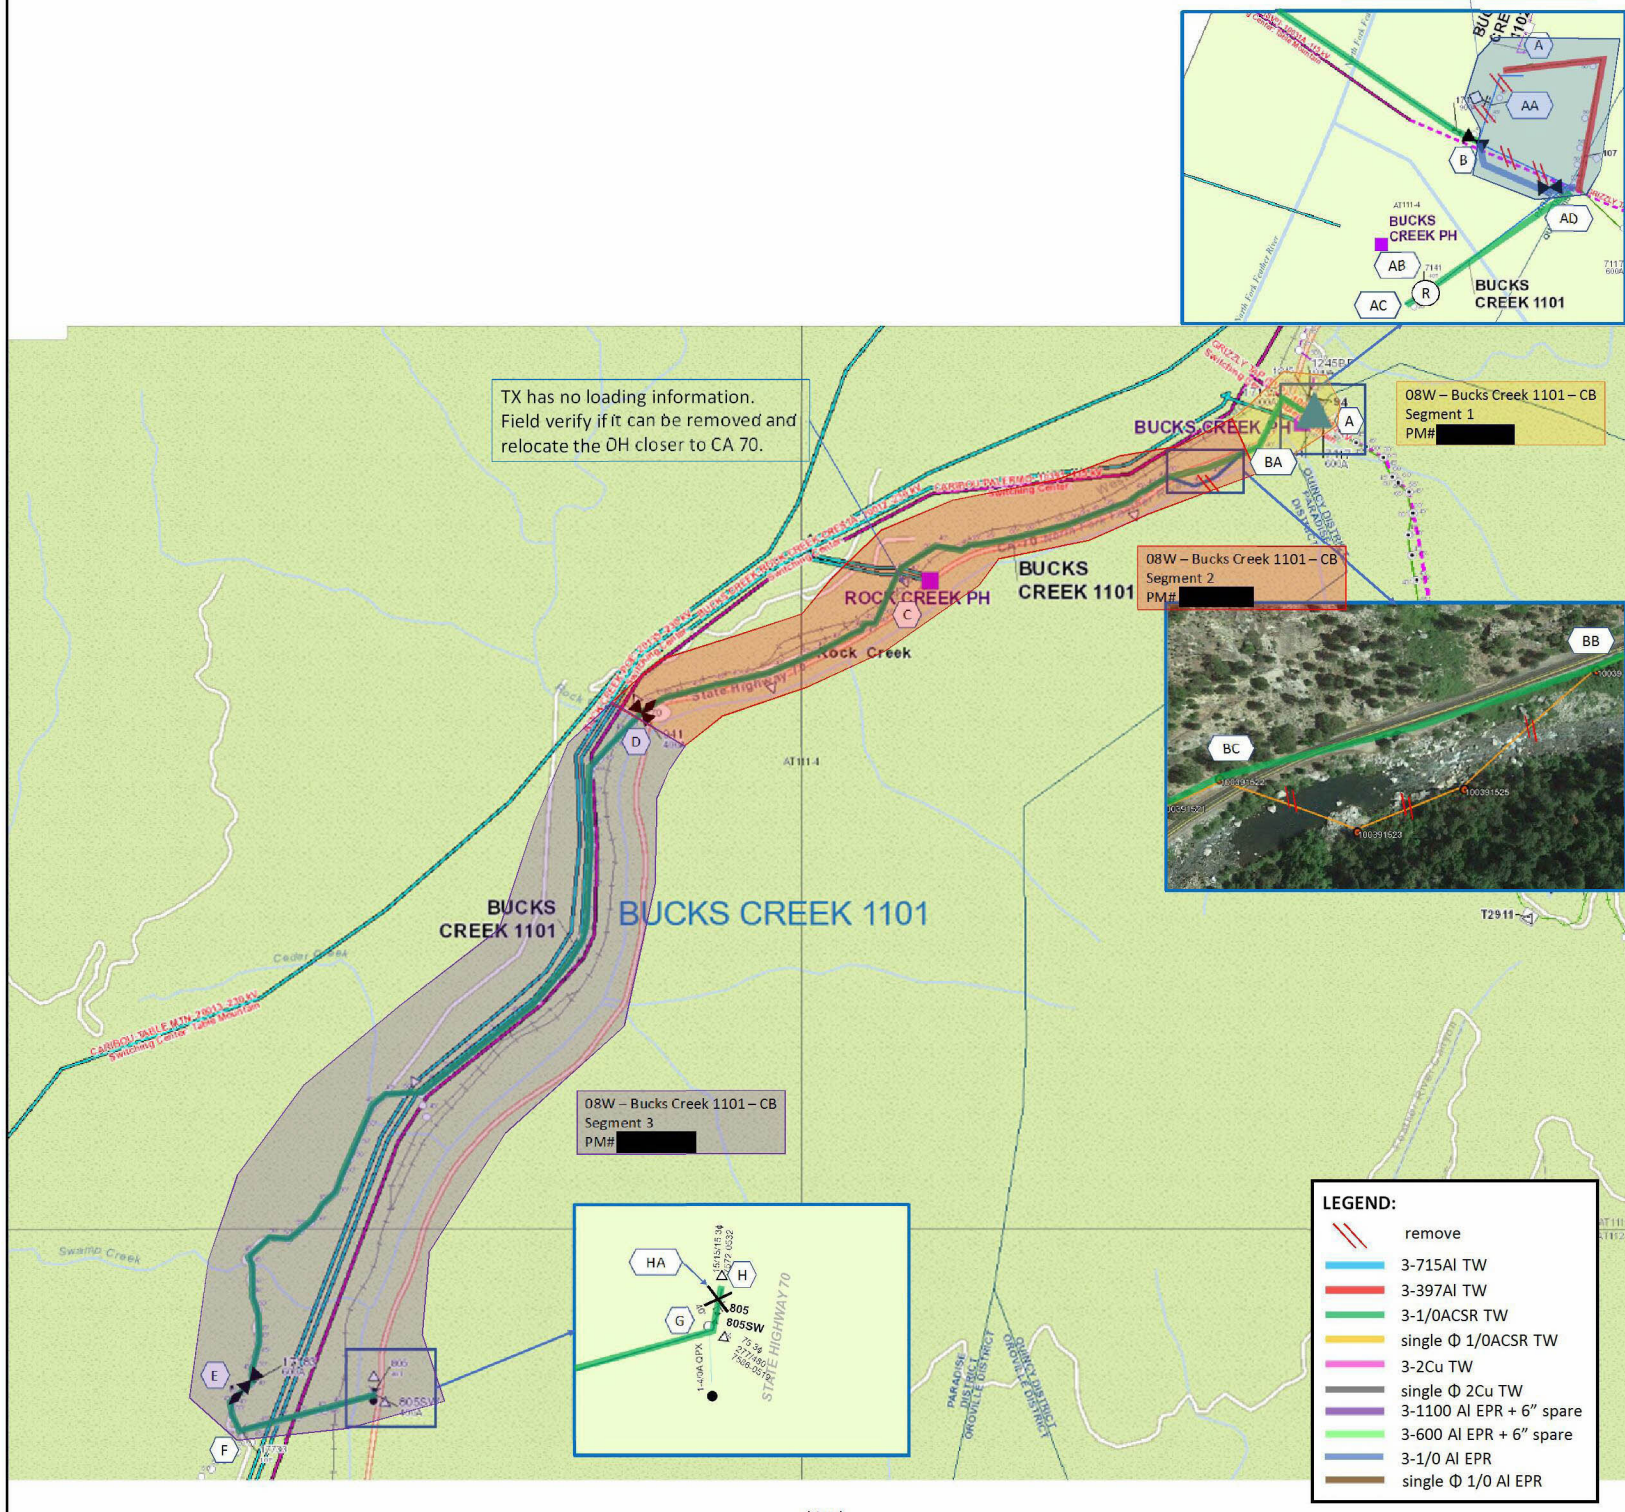

Bucks Creek 1101- PM# [REDACTED] Overview Map

Internal

Bucks Creek 1101 Fire Tier Map

Satellite View

Preferred Scope (UG) – Key Sketch

Combine BC1101 with BC1103, to be completed under PM# [REDACTED]

Alternative 1 Scope – Key Sketch

Combine BC1101 with BC1103, to be completed under PM# [REDACTED]

Internal

Alternative 2 Scope – Key Sketch