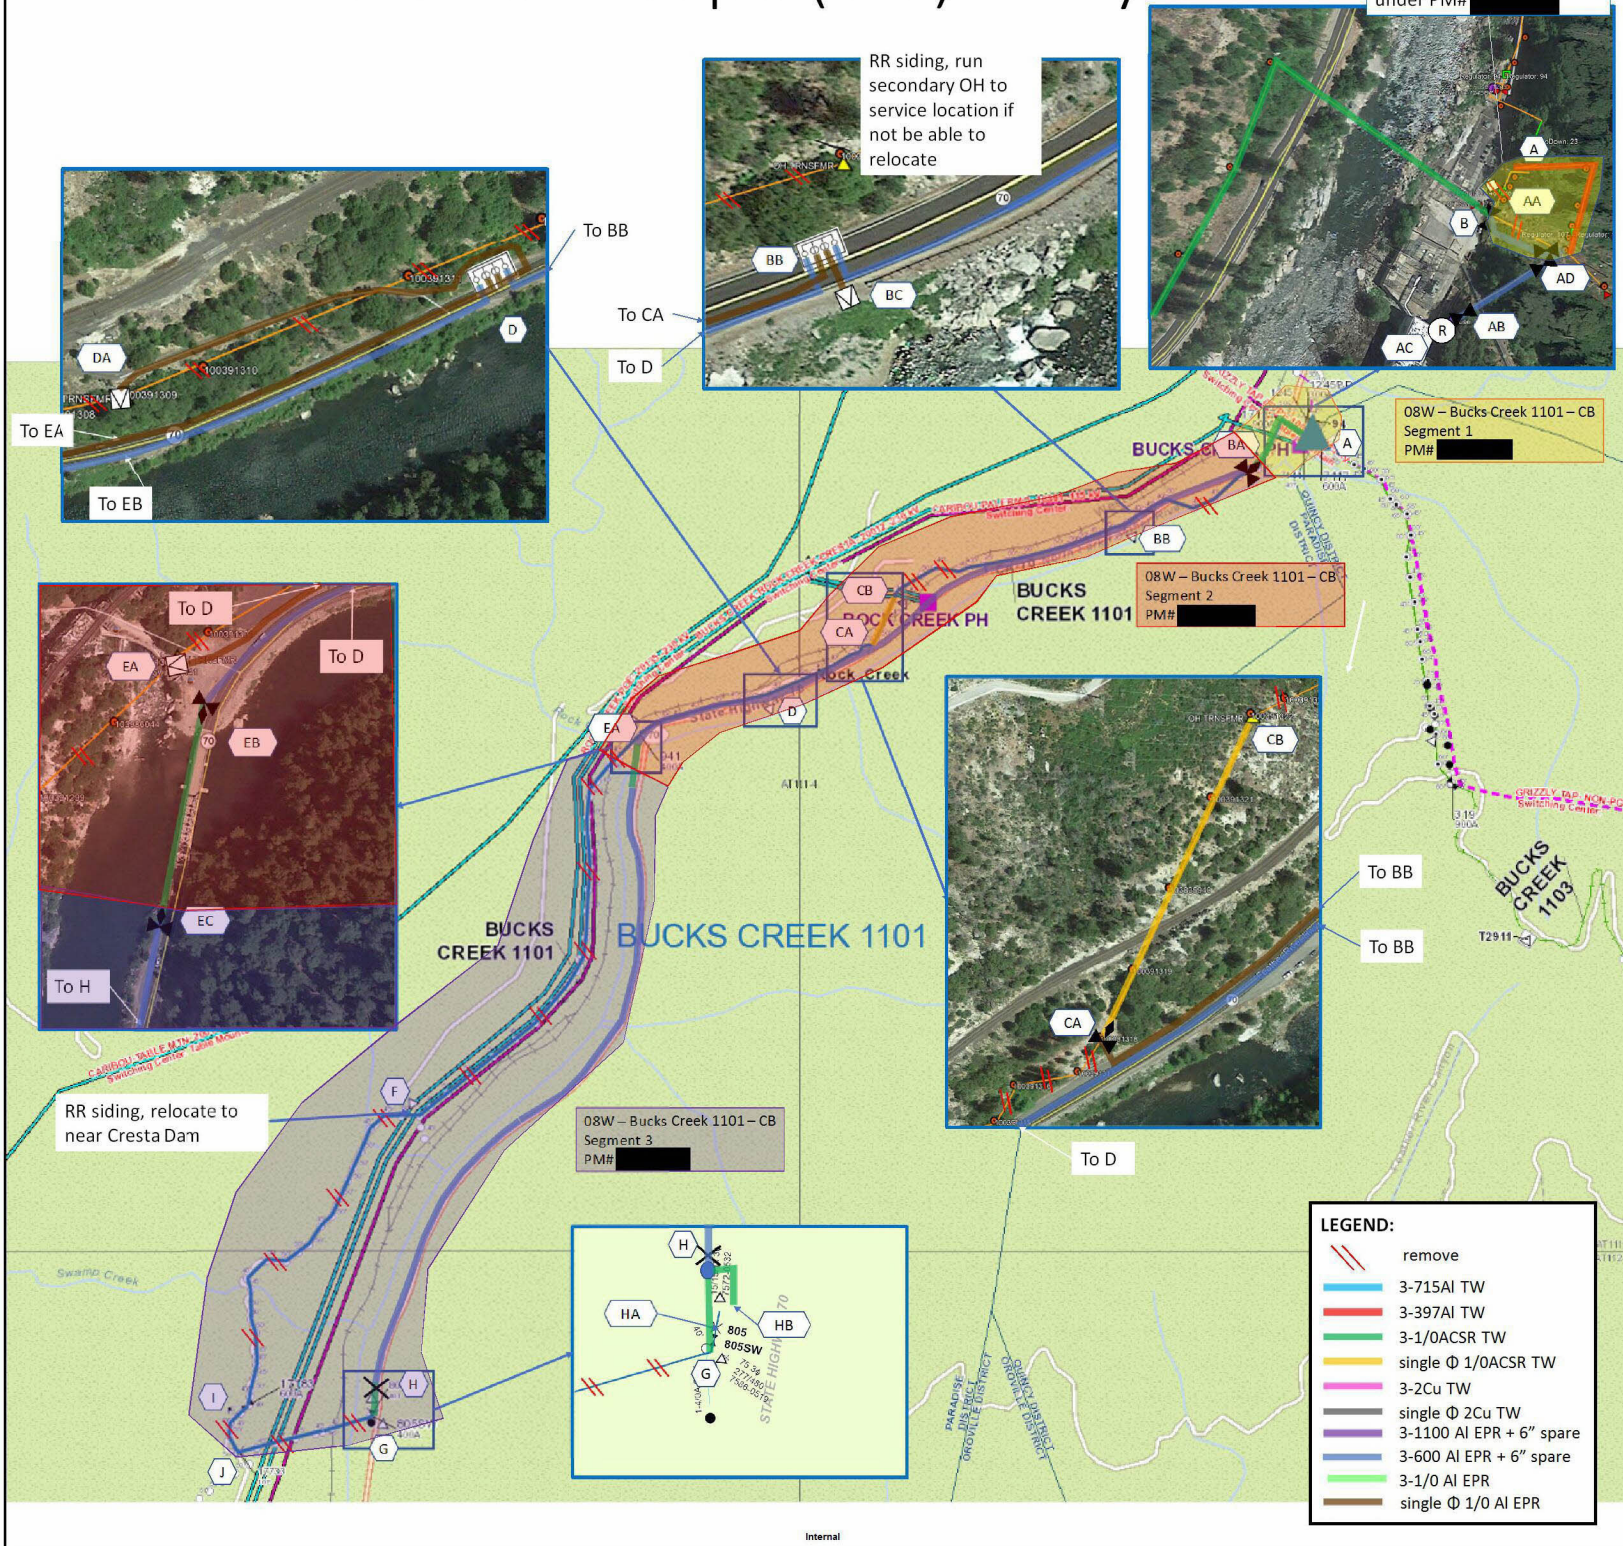

Bucks Creek 1101- PM# [REDACTED] Overview Map

Internal

Bucks Creek 1101 Fire Tier Map

Satellite View

Preferred Scope (UG) – Key Sketch

Combine BC1101 with BC1103, to be completed under PM# [REDACTED]

Alternative 1 Scope – Key Sketch

Combine BC1101 with BC1103, to be completed under PM# [REDACTED]

Internal

Alternative 2 Scope – Key Sketch