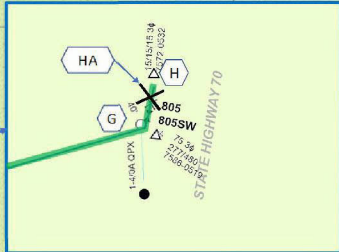

Bucks Creek 1101- PM# [REDACTED] Overview Map

Bucks Creek 1101 Fire Tier Map

Satellite View

Preferred Scope (UG) – Key Sketch

Combine BC1101 with BC1103, to be completed under PM# [REDACTED]

Alternative 1 Scope – Key Sketch

Combine BC1101 with BC1103, to be completed under PM# [REDACTED]

LEGEND:

	remove
	3-715AI TW
	3-397AI TW
	3-1/OACSR TW
	single Φ 1/OACSR TW
	3-2Cu TW
	single Φ 2Cu TW
	3-1100 AI EPR + 6" spare
	3-600 AI EPR + 6" spare
	3-1/0 AI EPR
	single Φ 1/0 AI EPR

Internal

Alternative 2 Scope – Key Sketch