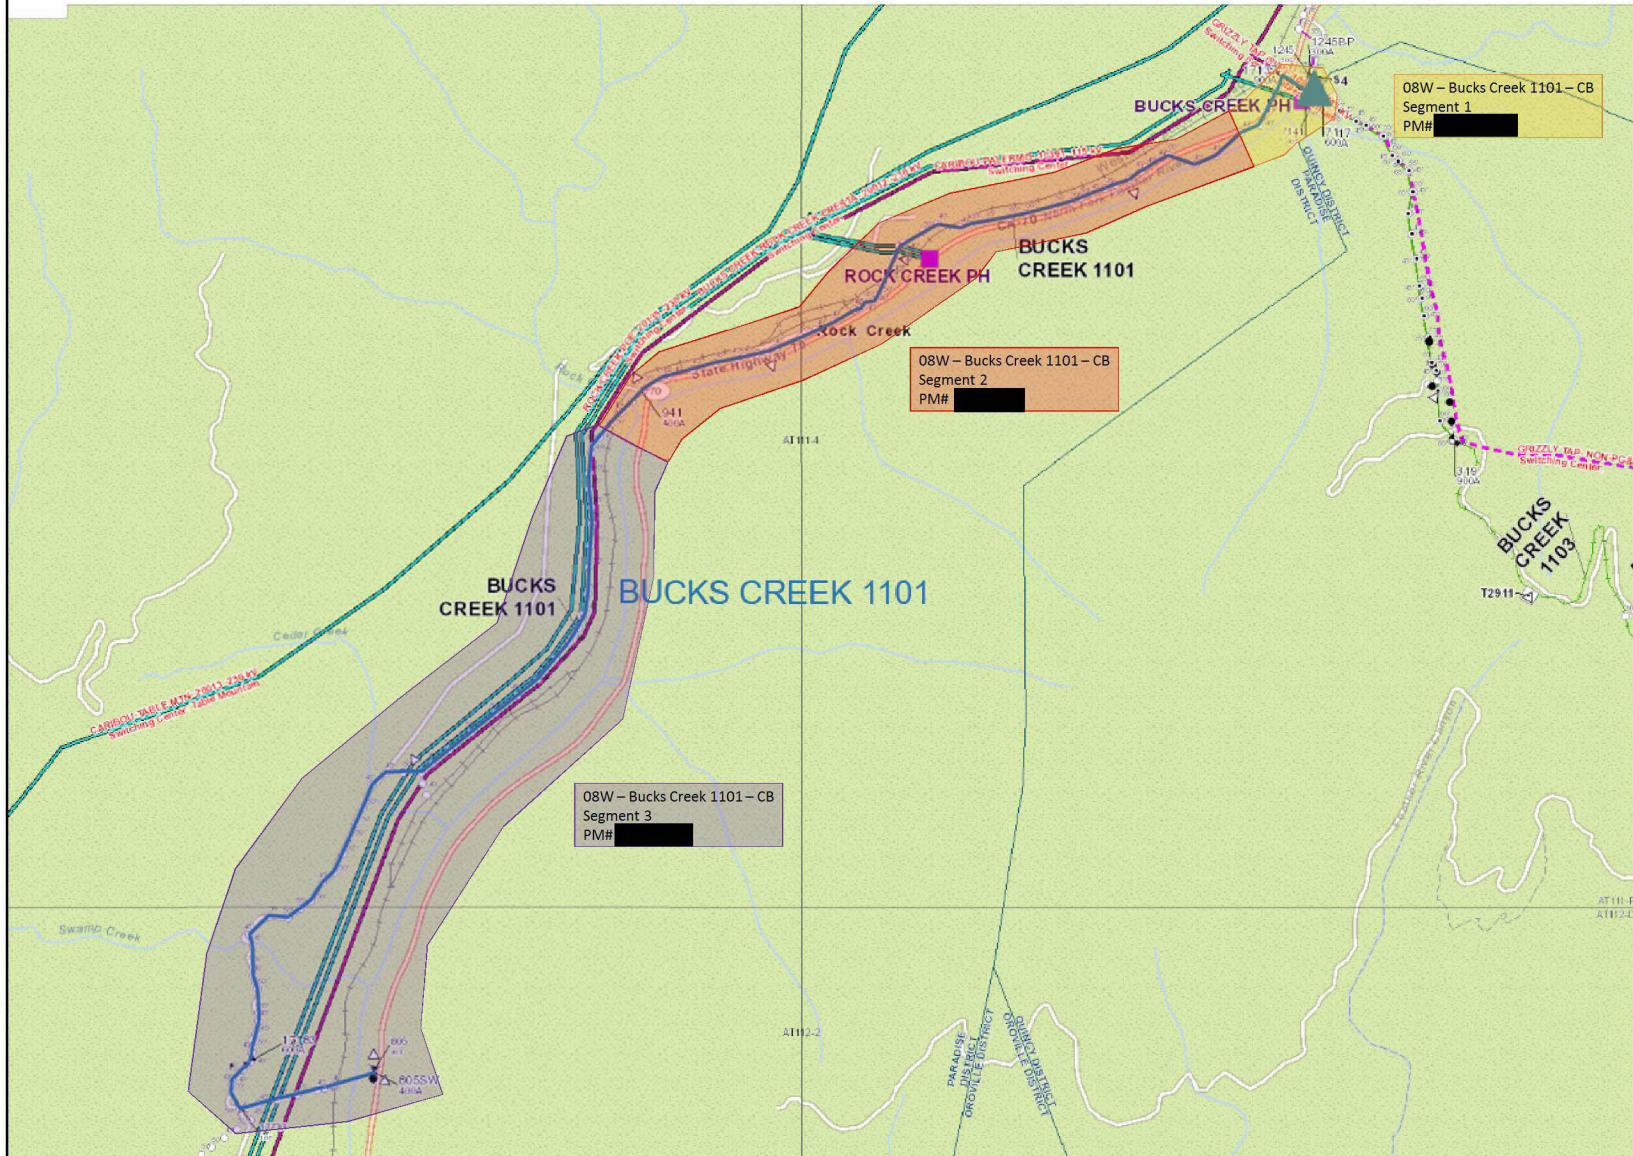

Bucks Creek 1101- PM# [REDACTED] Overview Map

Bucks Creek 1101 Fire Tier Map

Satellite View

Preferred Scope (UG) – Key Sketch

Combine BC1101 with BC1103, to be completed under PM# [REDACTED]

Alternative 1 Scope – Key Sketch

Combine BC1101 with BC1103, to be completed under PM# [REDACTED]

LEGEND:

	remove
	3-715AI TW
	3-397AI TW
	3-1/OACSR TW
	single Φ 1/OACSR TW
	3-2Cu TW
	single Φ 2Cu TW
	3-1100 AI EPR + 6" spare
	3-600 AI EPR + 6" spare
	3-1/0 AI EPR
	single Φ 1/0 AI EPR

Internal

Alternative 2 Scope – Key Sketch