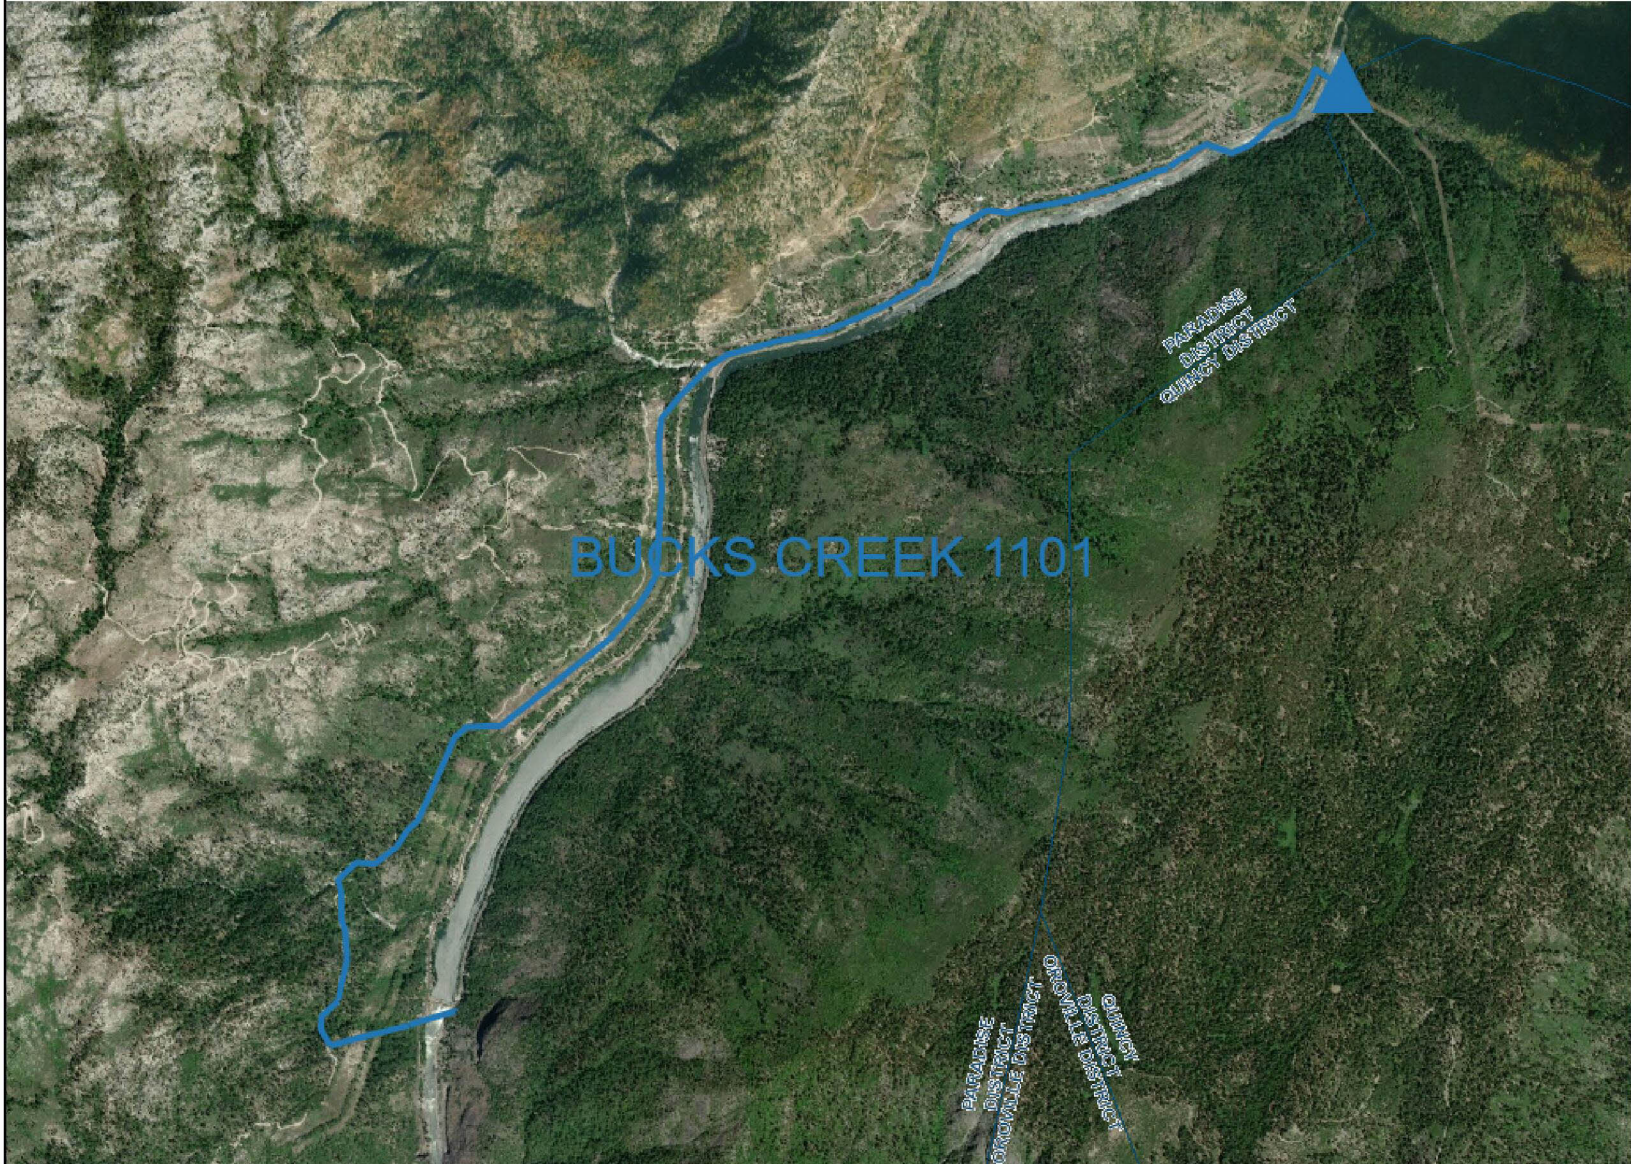

Bucks Creek 1101- PM# [REDACTED] Overview Map

Bucks Creek 1101 Fire Tier Map

Satellite View

Preferred Scope (UG) – Key Sketch

Combine BC1101 with BC1103, to be completed under PM# [REDACTED]

Alternative 1 Scope – Key Sketch

Combine BC1101 with BC1103, to be completed under PM# [REDACTED]

LEGEND:

	remove
	3-715AI TW
	3-397AI TW
	3-1/OACSR TW
	single Φ 1/OACSR TW
	3-2Cu TW
	single Φ 2Cu TW
	3-1100 AI EPR + 6" spare
	3-600 AI EPR + 6" spare
	3-1/0 AI EPR
	single Φ 1/0 AI EPR

Internal

Alternative 2 Scope – Key Sketch