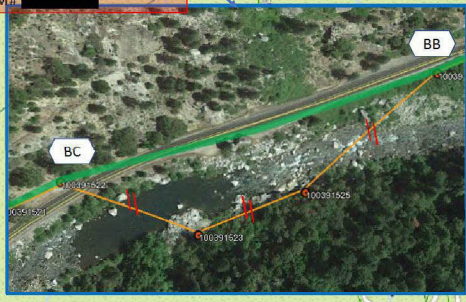

Bucks Creek 1101- PM# [REDACTED] Overview Map

Bucks Creek 1101 Fire Tier Map

Satellite View

Preferred Scope (UG) – Key Sketch

Combine BC1101 with BC1103, to be completed under PM# [REDACTED]

Alternative 1 Scope – Key Sketch

Combine BC1101 with BC1103, to be completed under PM# [REDACTED]

LEGEND:

	remove
	3-715AI TW
	3-397AI TW
	3-1/OACSR TW
	single Φ 1/OACSR TW
	3-2Cu TW
	single Φ 2Cu TW
	3-1100 AI EPR + 6" spare
	3-600 AI EPR + 6" spare
	3-1/0 AI EPR
	single Φ 1/0 AI EPR

Internal

Alternative 2 Scope – Key Sketch