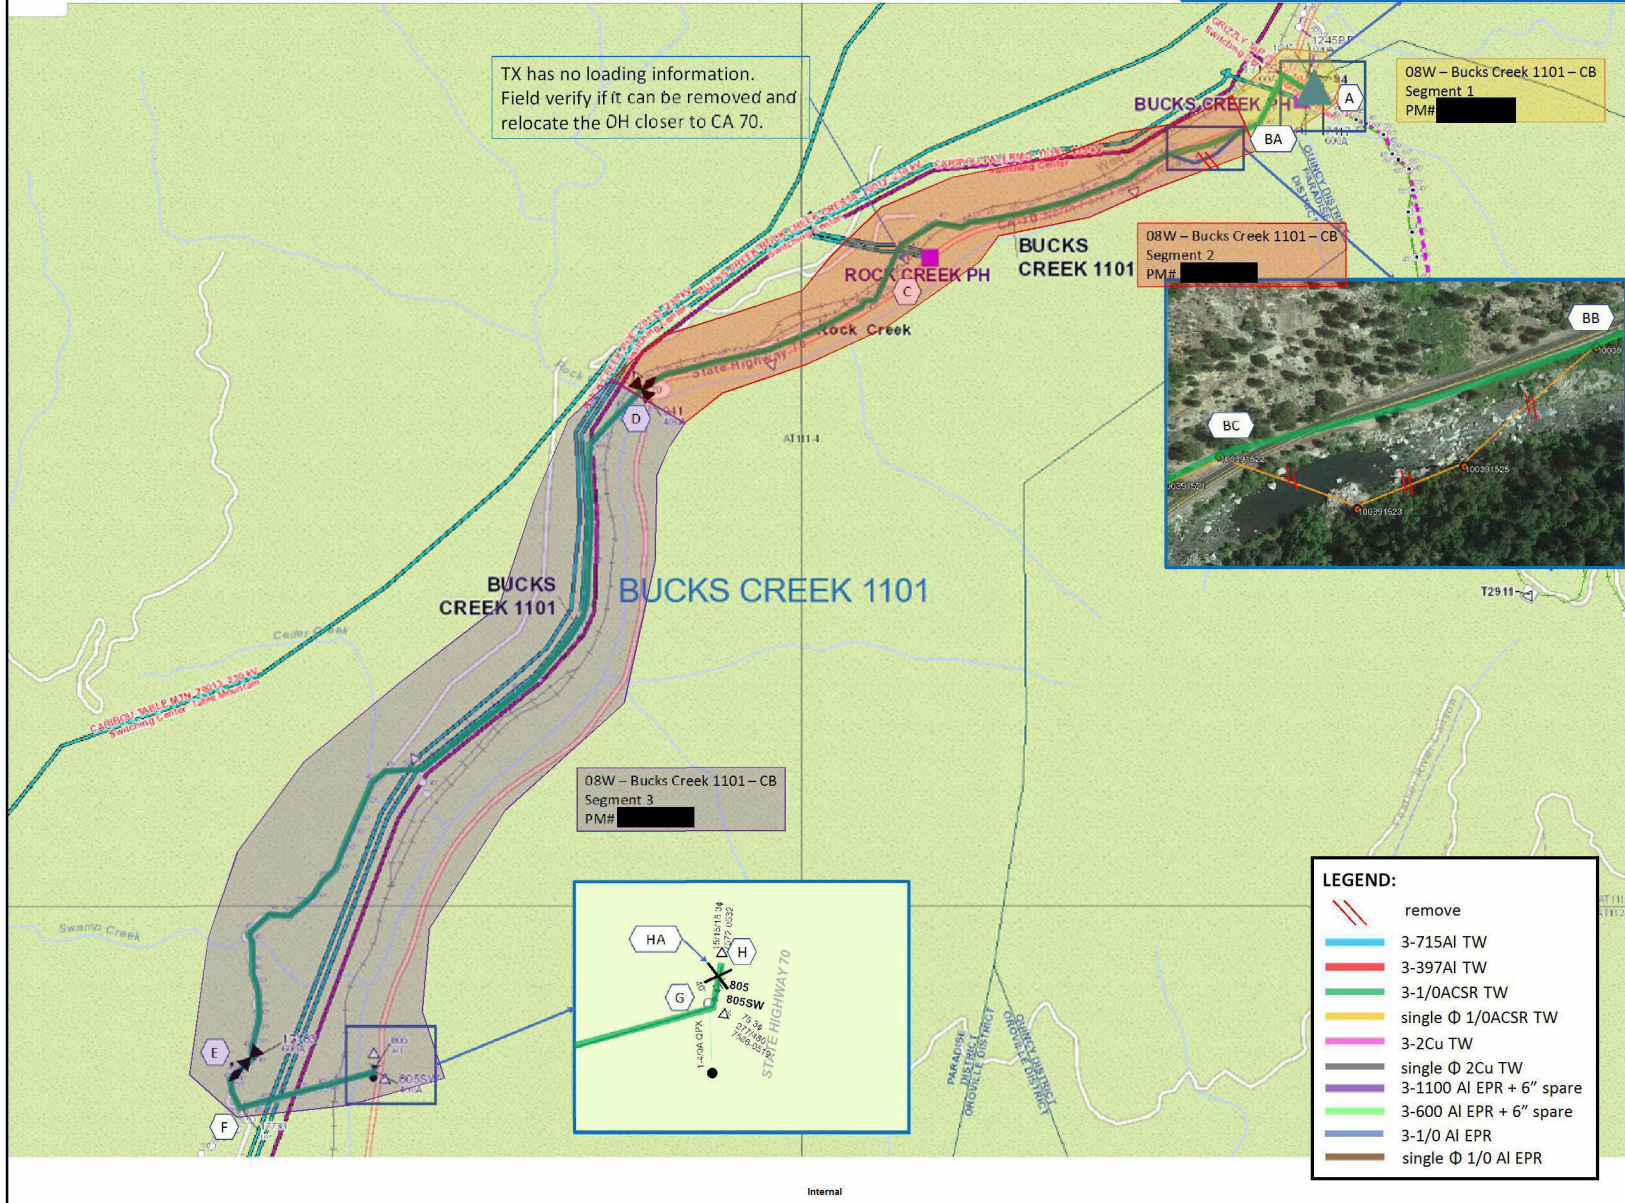

Bucks Creek 1101- PM# [REDACTED] Overview Map

Bucks Creek 1101 Fire Tier Map

Satellite View

Preferred Scope (UG) – Key Sketch

Combine BC1101 with BC1103, to be completed under PM# [REDACTED]

Alternative 1 Scope – Key Sketch

Combine BC1101 with BC1103, to be completed under PM# [REDACTED]

LEGEND:

	remove
	3-715AI TW
	3-397AI TW
	3-1/OACSR TW
	single Φ 1/OACSR TW
	3-2Cu TW
	single Φ 2Cu TW
	3-1100 AI EPR + 6" spare
	3-600 AI EPR + 6" spare
	3-1/0 AI EPR
	single Φ 1/0 AI EPR

Internal

Alternative 2 Scope – Key Sketch