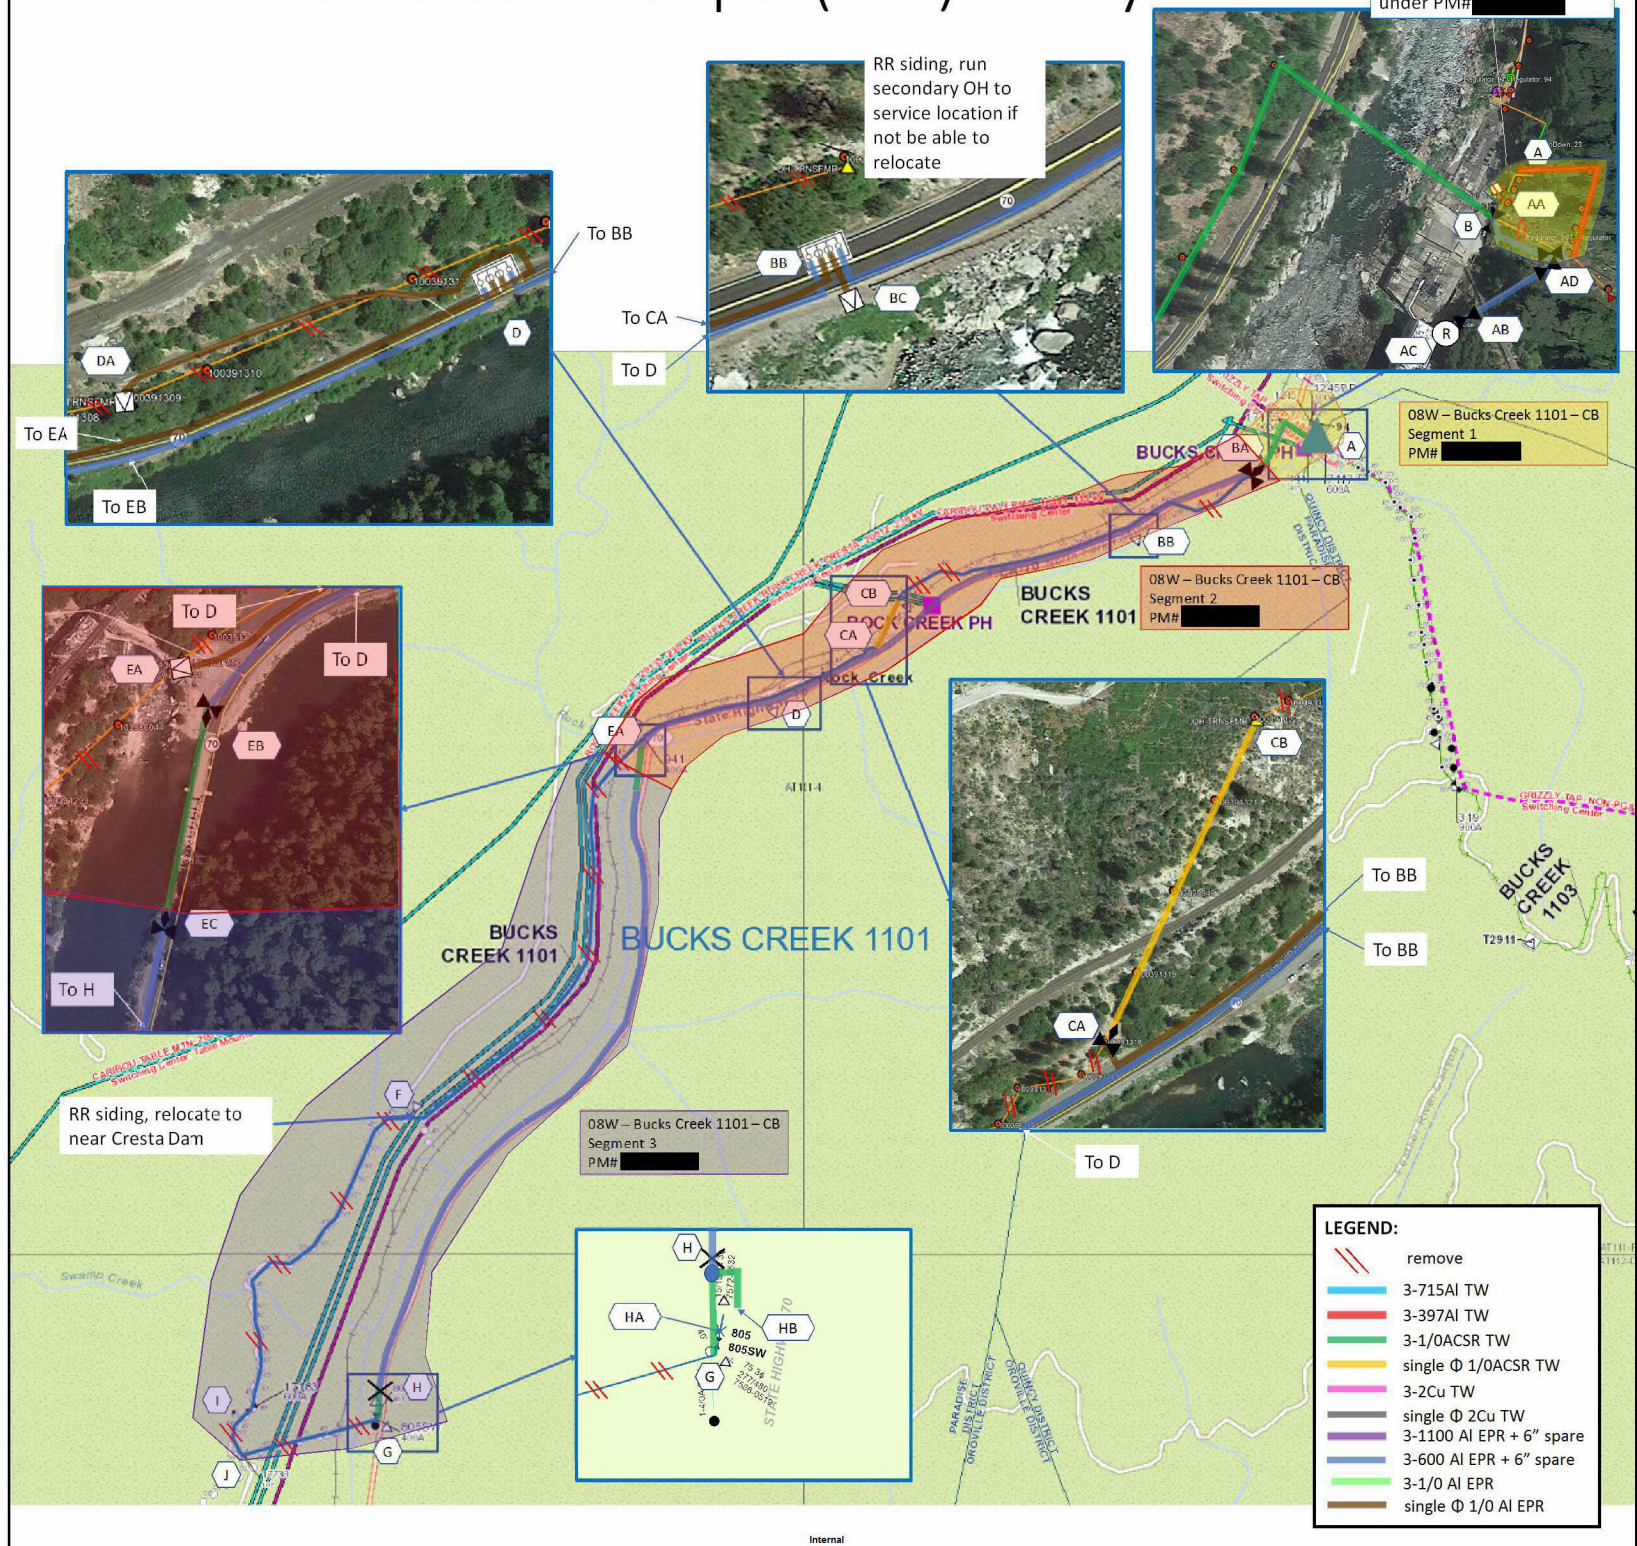

Bucks Creek 1101- PM# [REDACTED] Overview Map

Bucks Creek 1101 Fire Tier Map

Satellite View

Preferred Scope (UG) – Key Sketch

Combine BC1101 with BC1103, to be completed under PM# [REDACTED]

Alternative 1 Scope – Key Sketch

Combine BC1101 with BC1103, to be completed under PM# [REDACTED]

LEGEND:

	remove
	3-715AI TW
	3-397AI TW
	3-1/OACSR TW
	single Φ 1/OACSR TW
	3-2Cu TW
	single Φ 2Cu TW
	3-1100 AI EPR + 6" spare
	3-600 AI EPR + 6" spare
	3-1/0 AI EPR
	single Φ 1/0 AI EPR

Internal

Alternative 2 Scope – Key Sketch