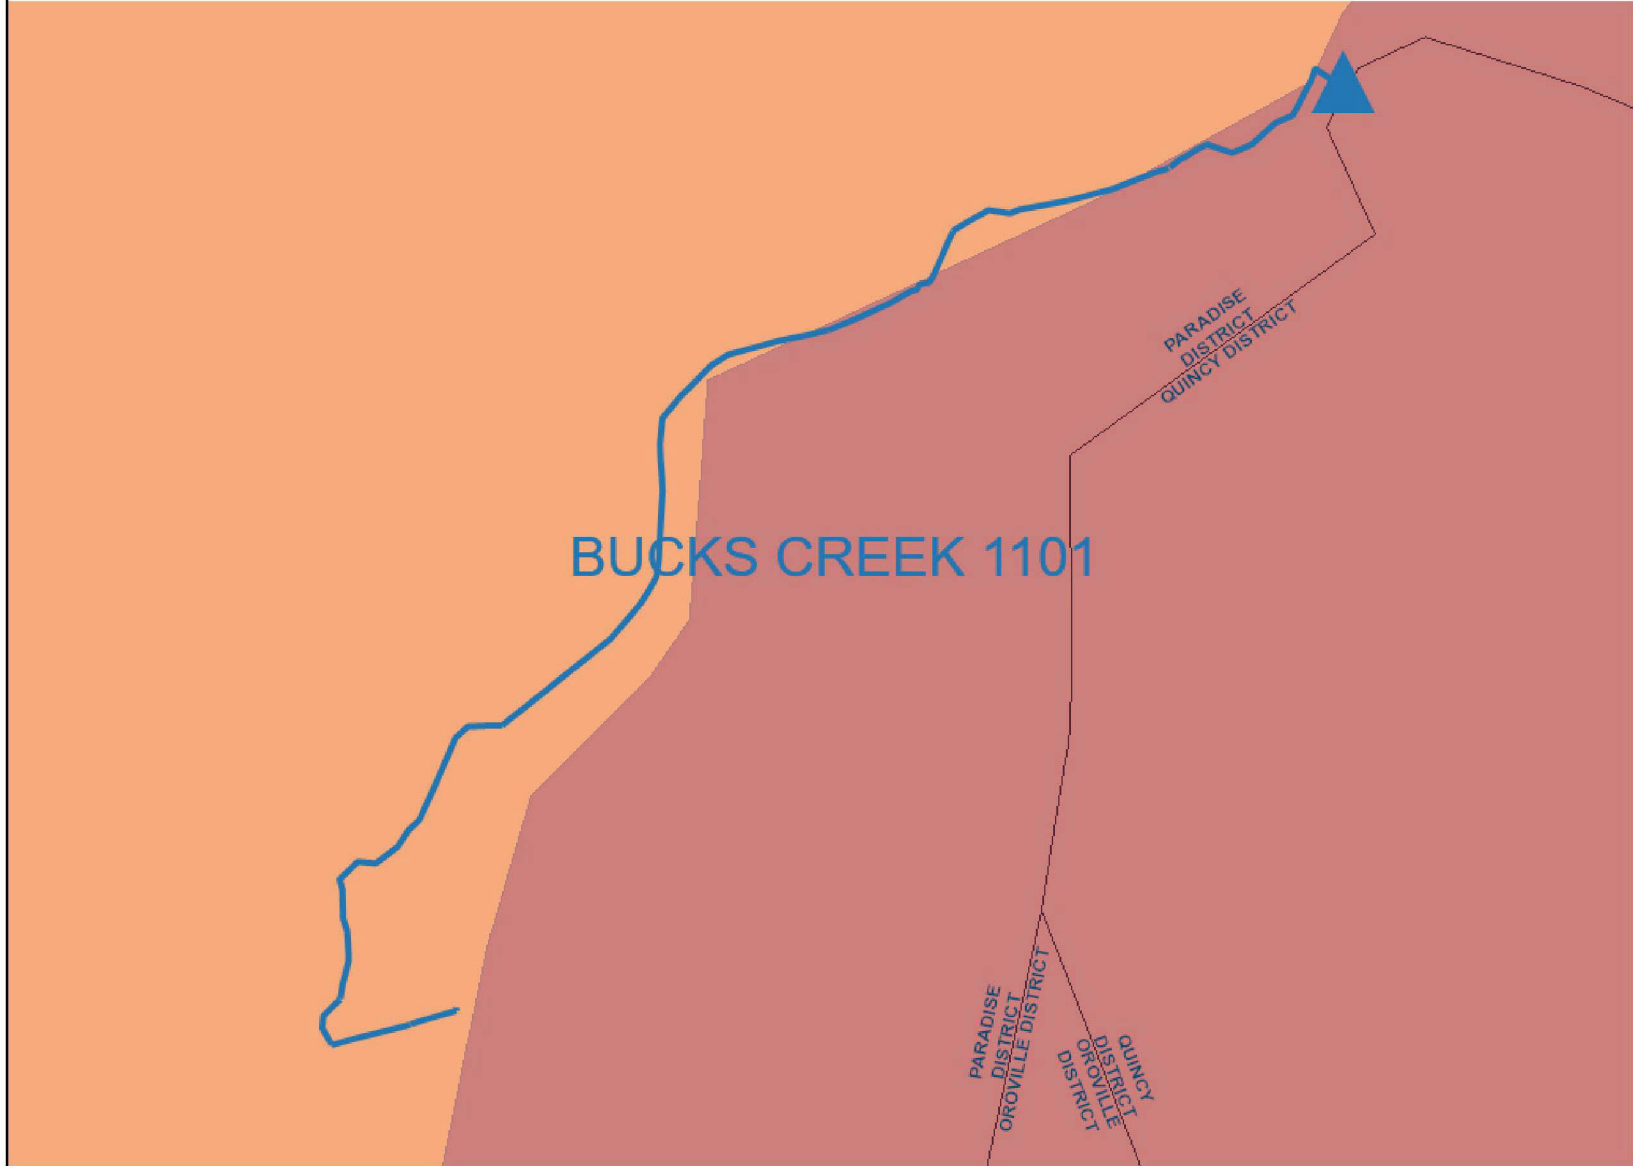

Bucks Creek 1101- PM# [REDACTED] Overview Map

Bucks Creek 1101 Fire Tier Map

Satellite View

Preferred Scope (UG) – Key Sketch

Combine BC1101 with BC1103, to be completed under PM# [REDACTED]

Alternative 1 Scope – Key Sketch

Combine BC1101 with BC1103, to be completed under PM# [REDACTED]

LEGEND:

	remove
	3-715AI TW
	3-397AI TW
	3-1/OACSR TW
	single Φ 1/OACSR TW
	3-2Cu TW
	single Φ 2Cu TW
	3-1100 AI EPR + 6" spare
	3-600 AI EPR + 6" spare
	3-1/0 AI EPR
	single Φ 1/0 AI EPR

Internal

Alternative 2 Scope – Key Sketch