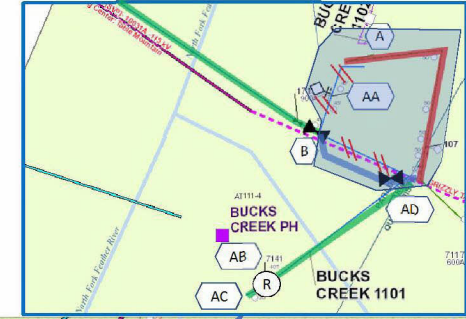

Bucks Creek 1101- PM# [REDACTED] Overview Map

Bucks Creek 1101 Fire Tier Map

Satellite View

Preferred Scope (UG) – Key Sketch

Combine BC1101 with BC1103, to be completed under PM# [REDACTED]

Alternative 1 Scope – Key Sketch

Combine BC1101 with BC1103, to be completed under PM# [REDACTED]

LEGEND:

	remove
	3-715AI TW
	3-397AI TW
	3-1/OACSR TW
	single Φ 1/OACSR TW
	3-2Cu TW
	single Φ 2Cu TW
	3-1100 AI EPR + 6" spare
	3-600 AI EPR + 6" spare
	3-1/0 AI EPR
	single Φ 1/0 AI EPR

Internal

Alternative 2 Scope – Key Sketch