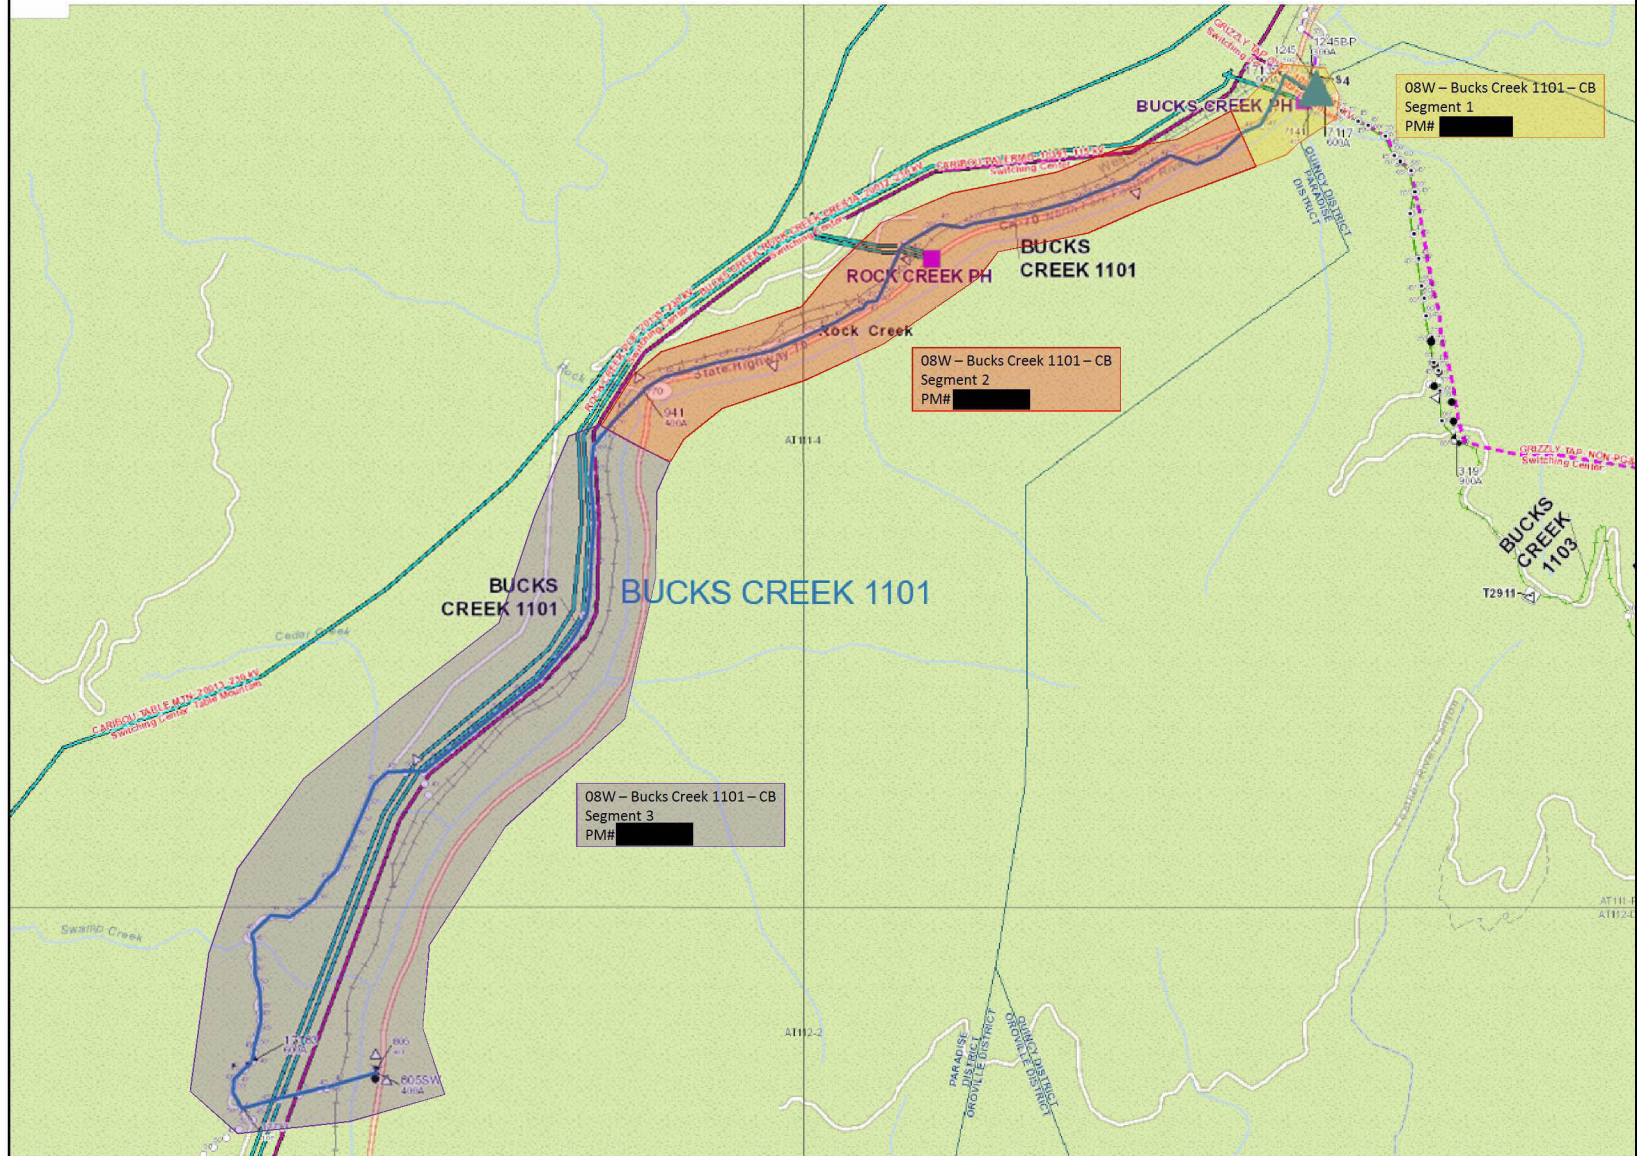

Bucks Creek 1101- PM# [REDACTED] Overview Map

Bucks Creek 1101 Fire Tier Map

Satellite View

Preferred Scope (UG) – Key Sketch

Combine BC1101 with BC1103, to be completed under PM# [REDACTED]

Alternative 1 Scope – Key Sketch

Combine BC1101 with BC1103, to be completed under PM# [REDACTED]

Alternative 2 Scope – Key Sketch

Combine BC1101 with BC1103, to be completed under PM# [REDACTED]

Internal