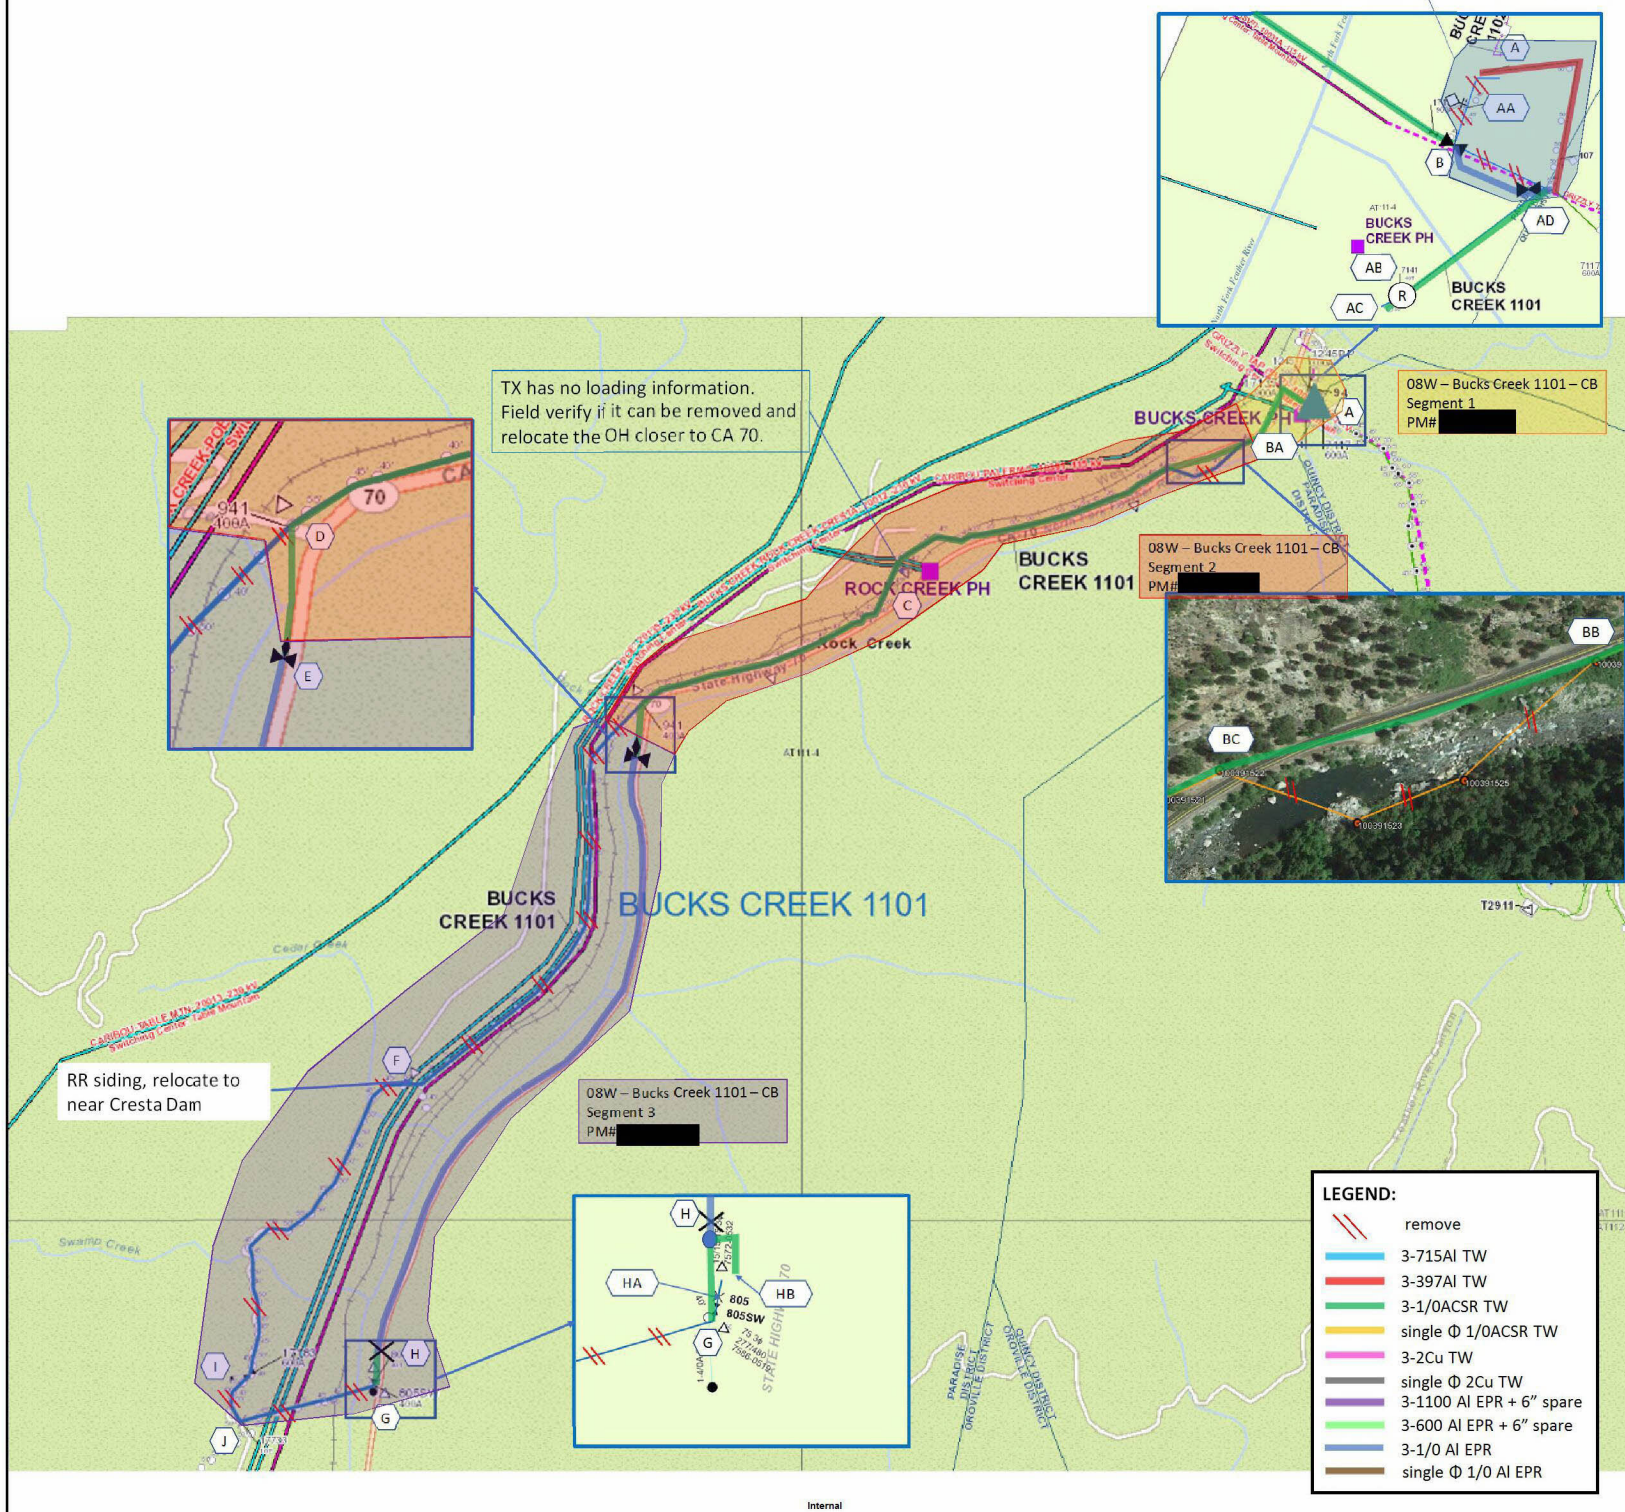

Bucks Creek 1101- PM# [REDACTED] Overview Map

Bucks Creek 1101 Fire Tier Map

Satellite View

Preferred Scope (UG) – Key Sketch

Combine BC1101 with BC1103, to be completed under PM# [REDACTED]

Alternative 1 Scope – Key Sketch

Combine BC1101 with BC1103, to be completed under PM# [REDACTED]

Alternative 2 Scope – Key Sketch

Combine BC1101 with BC1103, to be completed under PM# [REDACTED]

Internal