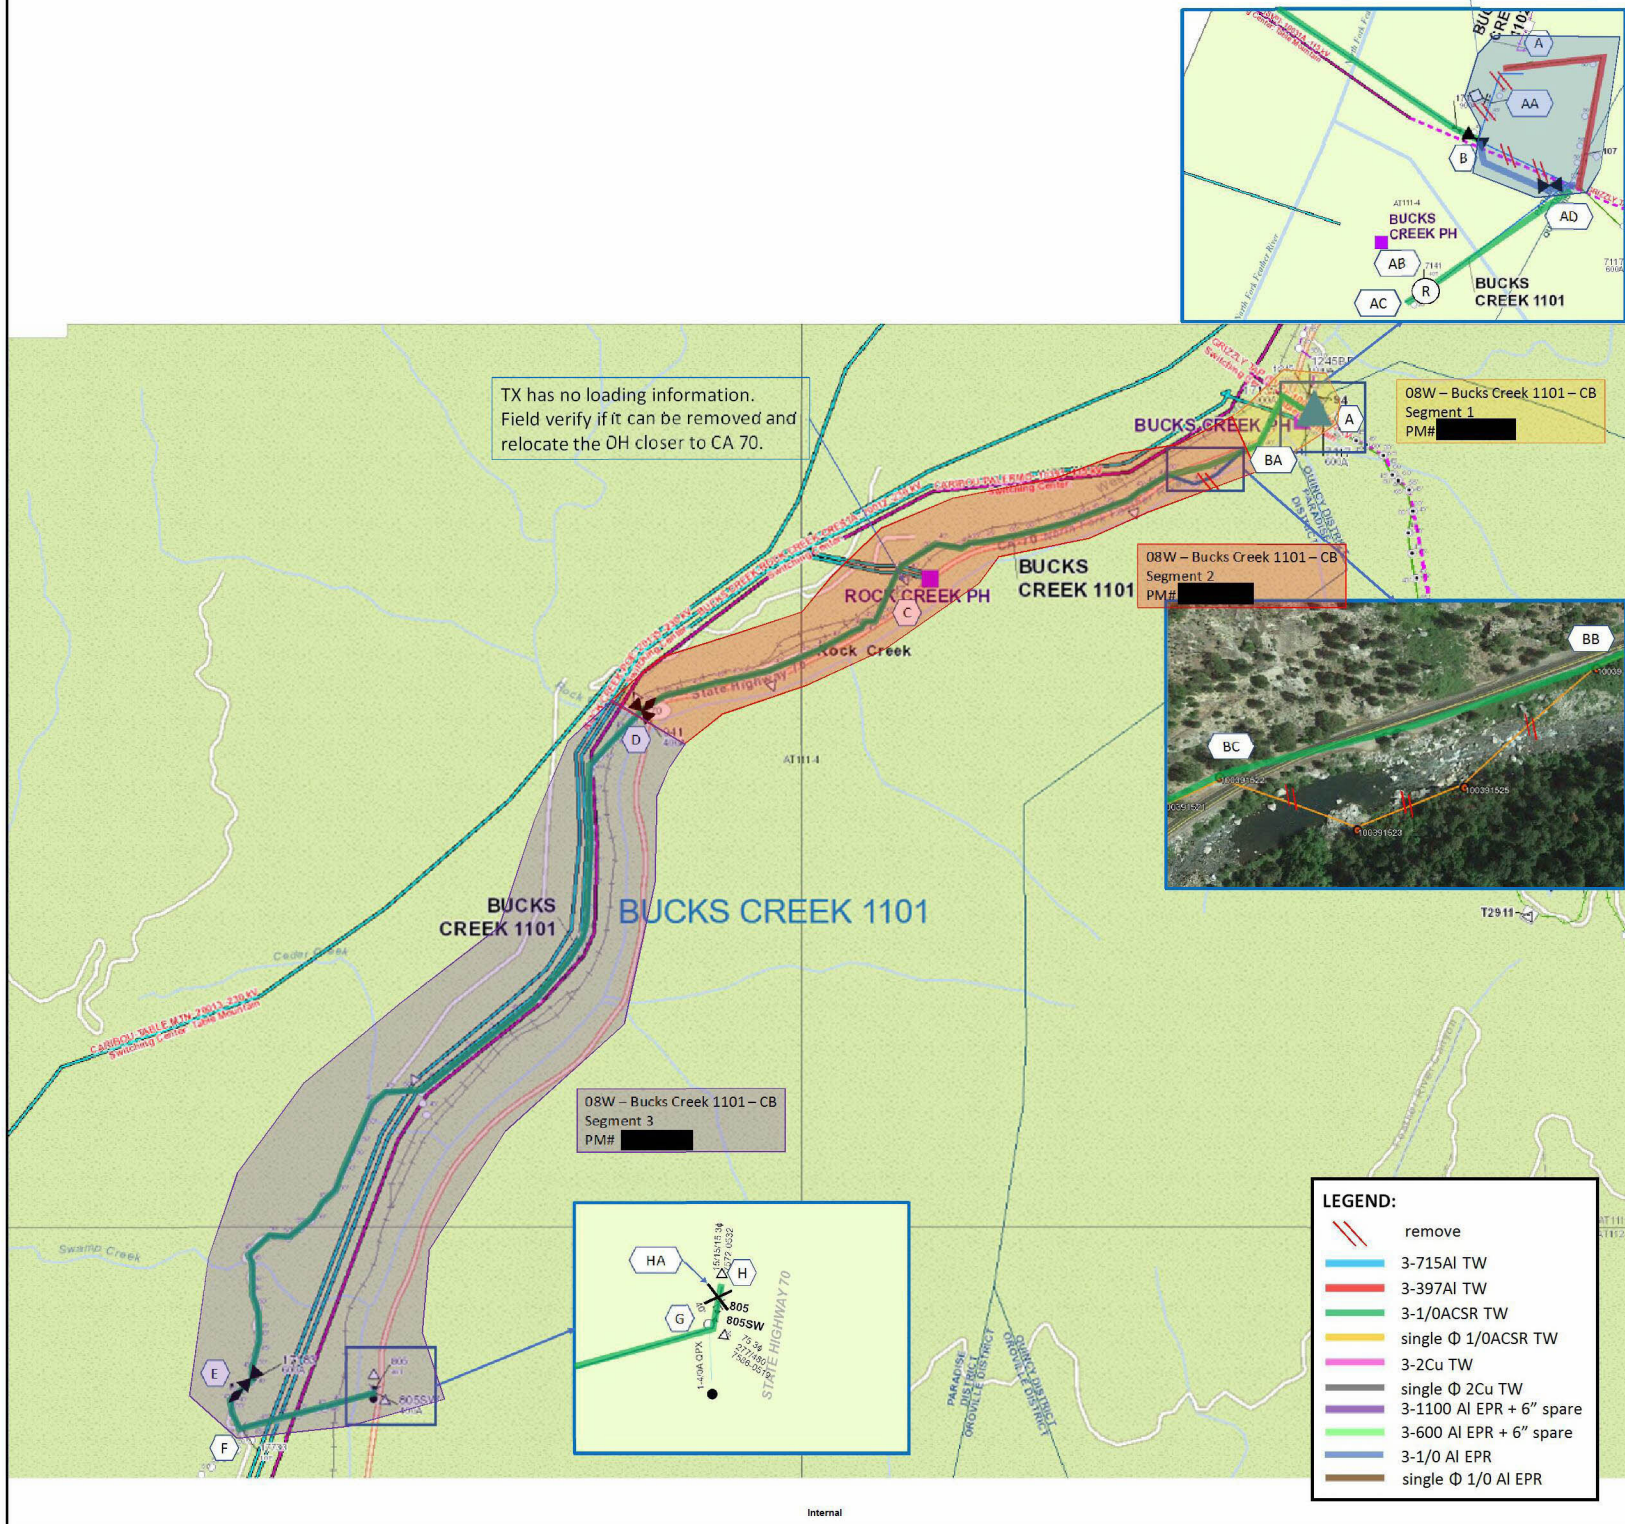

Bucks Creek 1101- PM# [REDACTED] Overview Map

Bucks Creek 1101 Fire Tier Map

Satellite View

Preferred Scope (UG) – Key Sketch

Combine BC1101 with BC1103, to be completed under PM# [REDACTED]

Alternative 1 Scope – Key Sketch

Combine BC1101 with BC1103, to be completed under PM# [REDACTED]

Alternative 2 Scope – Key Sketch

Combine BC1101 with BC1103, to be completed under PM# [REDACTED]

Internal