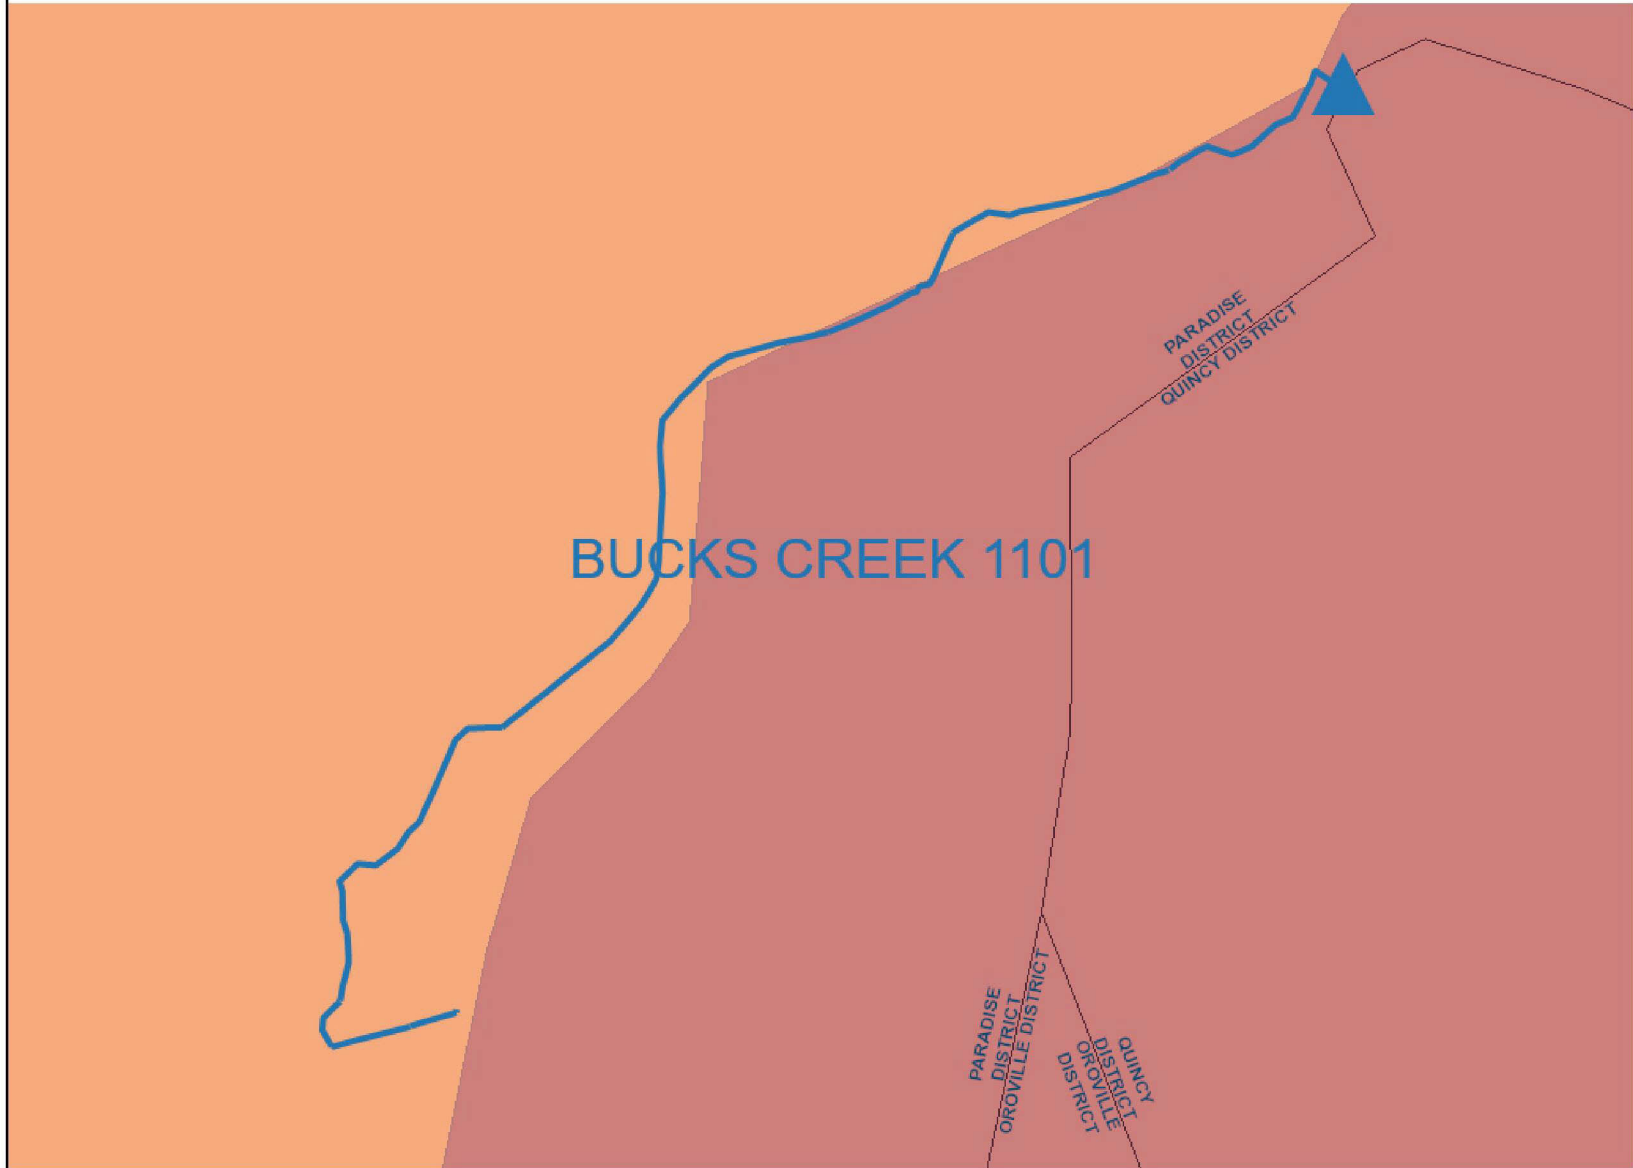

Bucks Creek 1101- PM# [REDACTED] Overview Map

Bucks Creek 1101 Fire Tier Map

Satellite View

Preferred Scope (UG) – Key Sketch

Combine BC1101 with BC1103, to be completed under PM# [REDACTED]

Alternative 1 Scope – Key Sketch

Combine BC1101 with BC1103, to be completed under PM# [REDACTED]

Alternative 2 Scope – Key Sketch

Combine BC1101 with BC1103, to be completed under PM# [REDACTED]

Internal