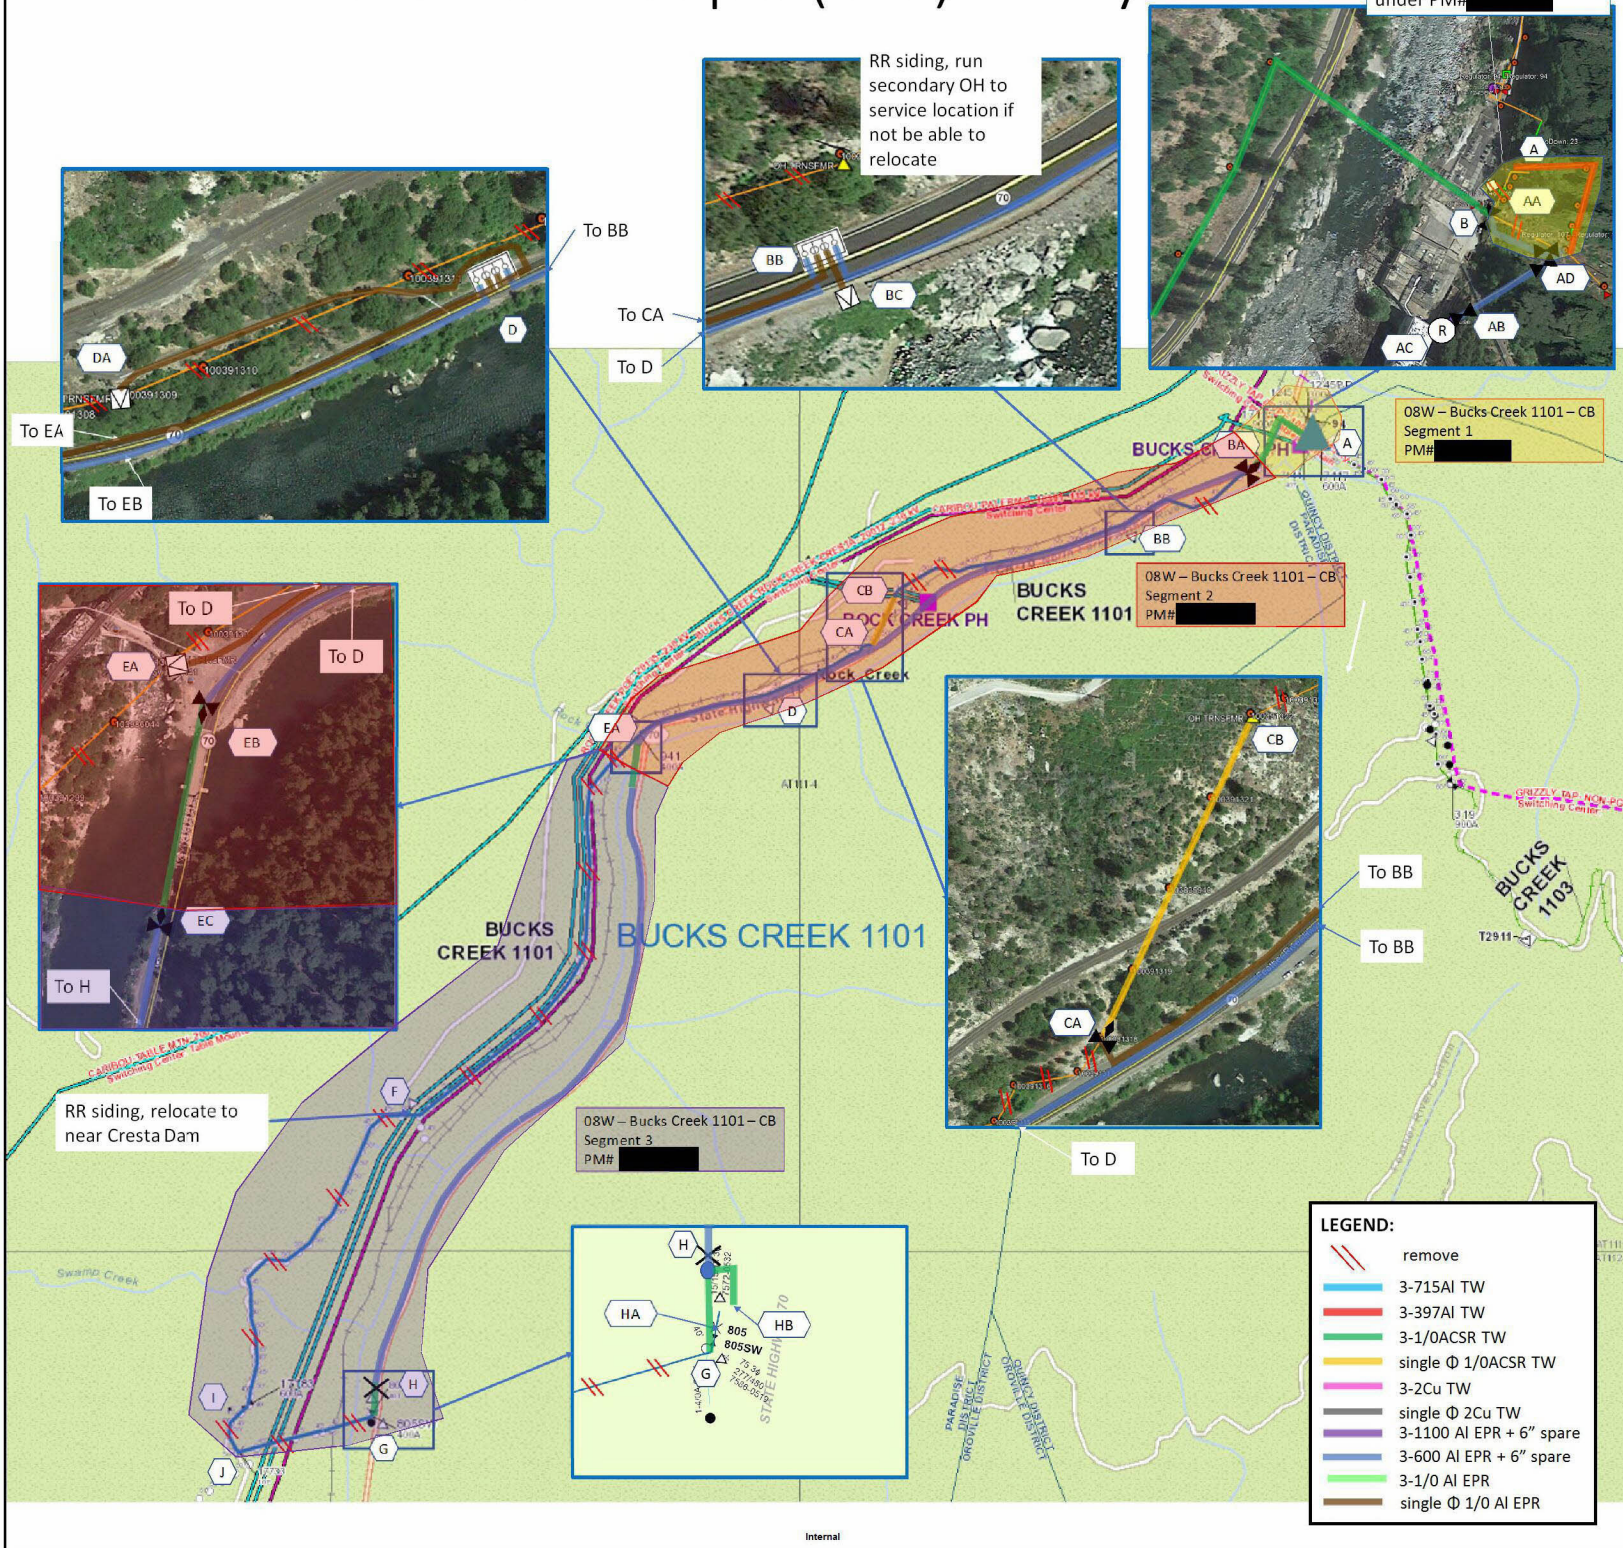

Bucks Creek 1101- PM# [REDACTED] Overview Map

Bucks Creek 1101 Fire Tier Map

Satellite View

Preferred Scope (UG) – Key Sketch

Combine BC1101 with BC1103, to be completed under PM# [REDACTED]

Alternative 1 Scope – Key Sketch

Combine BC1101 with BC1103, to be completed under PM# [REDACTED]

Alternative 2 Scope – Key Sketch

Combine BC1101 with BC1103, to be completed under PM# [REDACTED]

Internal