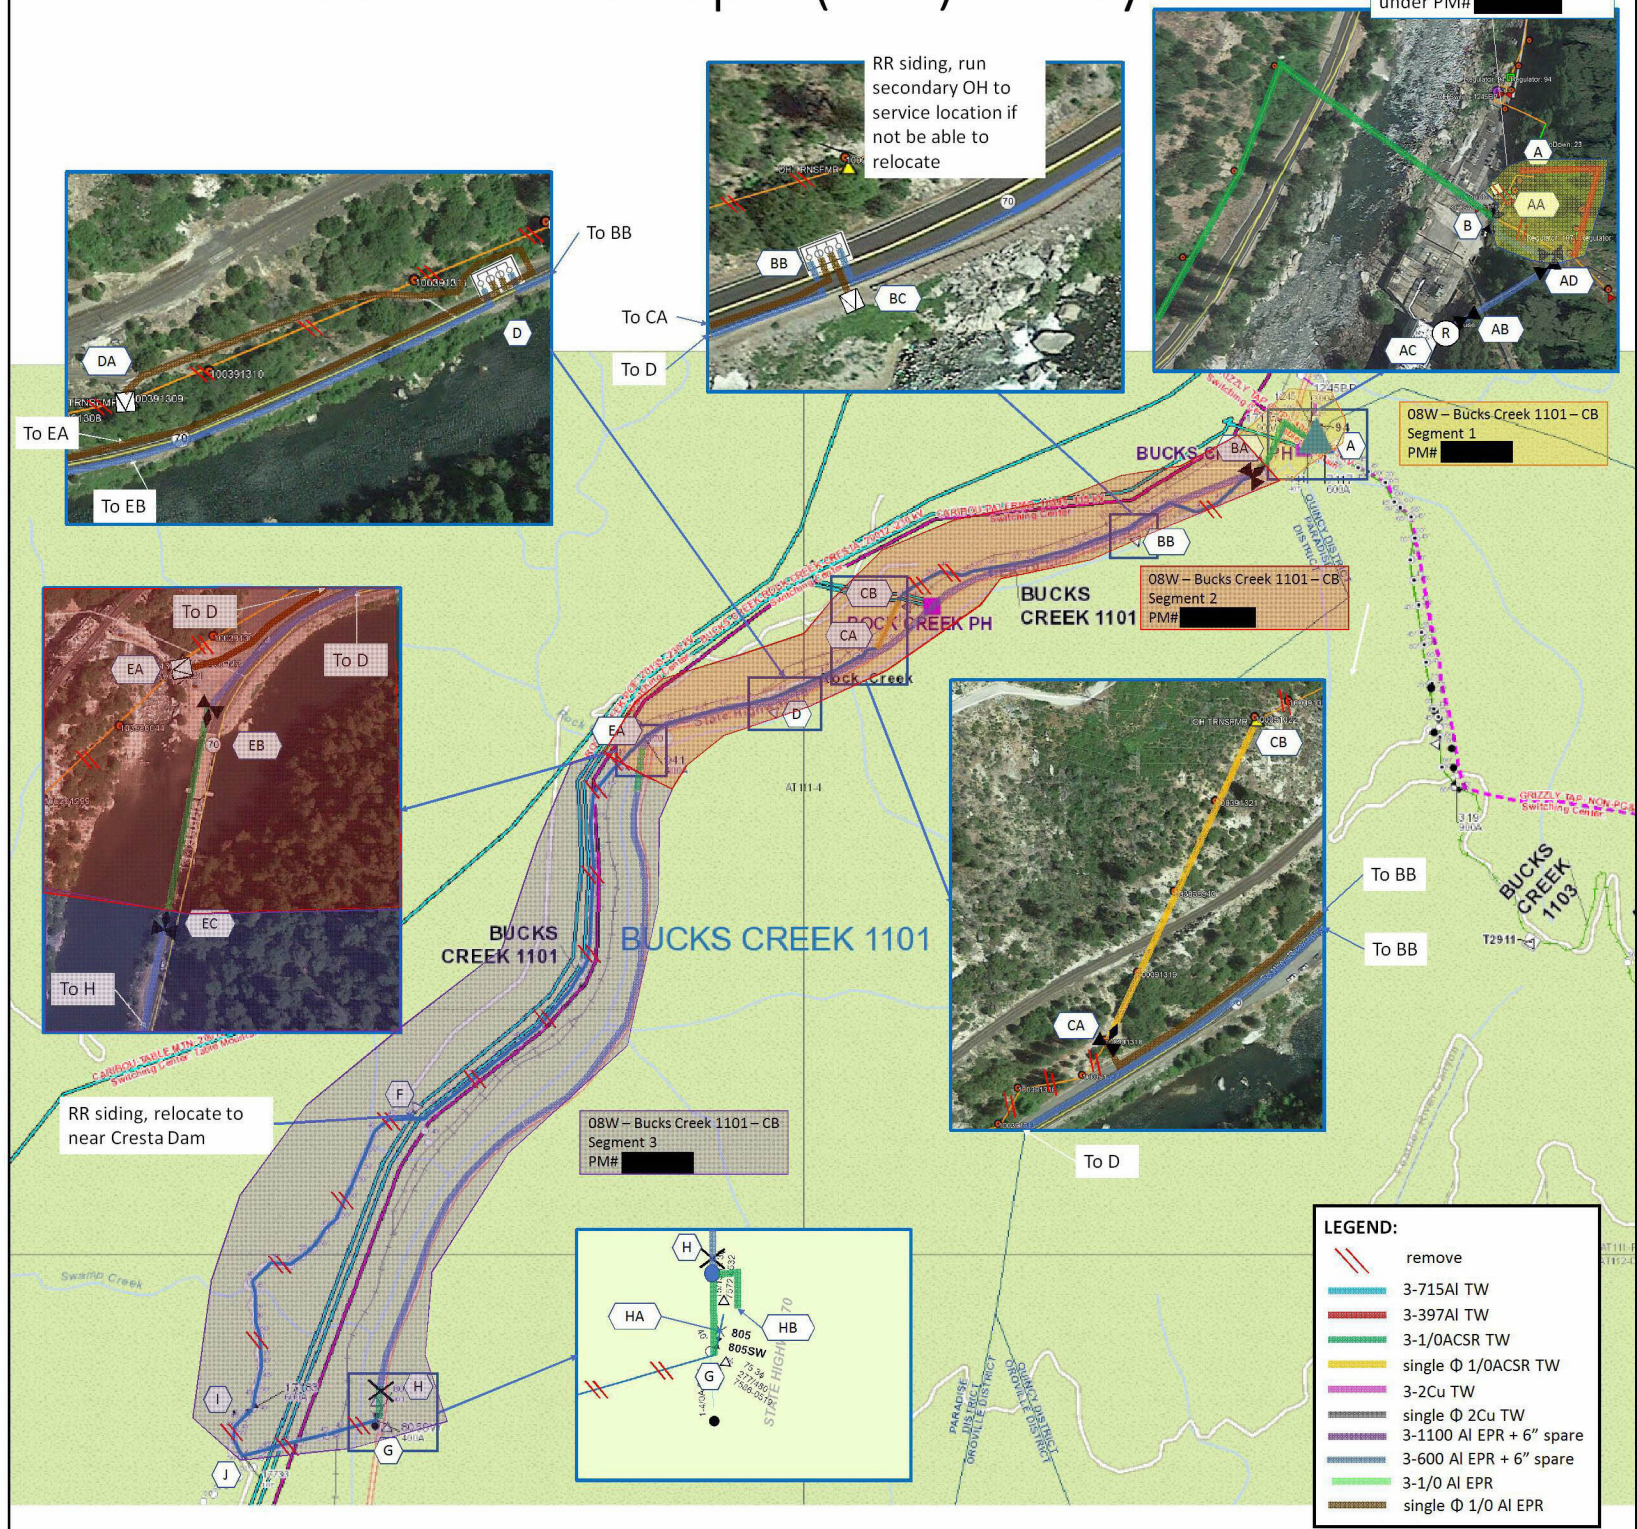

# Satellite View

# Preferred Scope (UG) – Key Sketch

Combine BC1101 with BC1103, to be completed under PM# [REDACTED]

**LEGEND:**

- remove
- 3-715AI TW
- 3-397AI TW
- 3-1/OACSR TW
- single  $\Phi$  1/OACSR TW
- 3-2Cu TW
- single  $\Phi$  2Cu TW
- 3-1100 AI EPR + 6" spare
- 3-600 AI EPR + 6" spare
- 3-1/O AI EPR
- single  $\Phi$  1/O AI EPR

# Alternative 1 Scope – Key Sketch

Combine BC1101 with BC1103, to be completed under PM# [REDACTED]