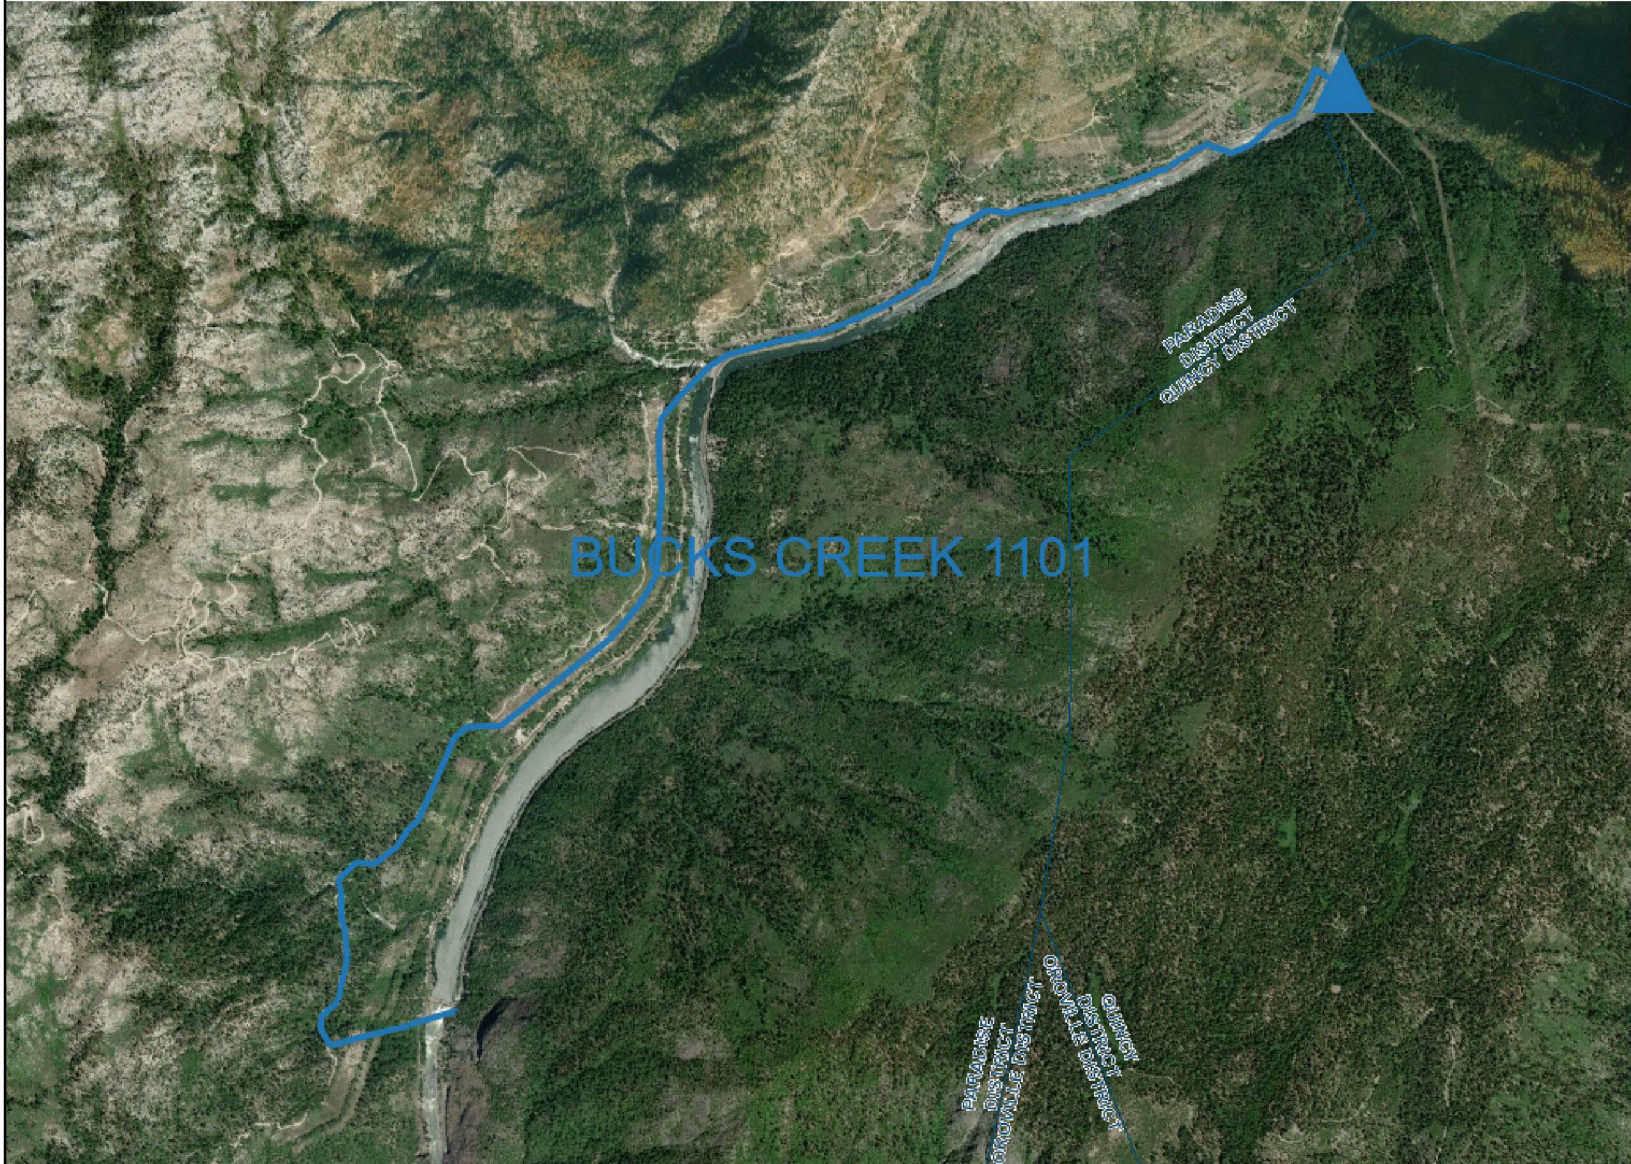

# Satellite View

# Preferred Scope (UG) – Key Sketch

Combine BC1101 with BC1103, to be completed under PM# [REDACTED]

**LEGEND:**

- remove
- 3-715AI TW
- 3-397AI TW
- 3-1/OACSR TW
- single  $\Phi$  1/OACSR TW
- 3-2Cu TW
- single  $\Phi$  2Cu TW
- 3-1100 AI EPR + 6" spare
- 3-600 AI EPR + 6" spare
- 3-1/O AI EPR
- single  $\Phi$  1/O AI EPR

# Alternative 1 Scope – Key Sketch

Combine BC1101 with BC1103, to be completed under PM# [REDACTED]