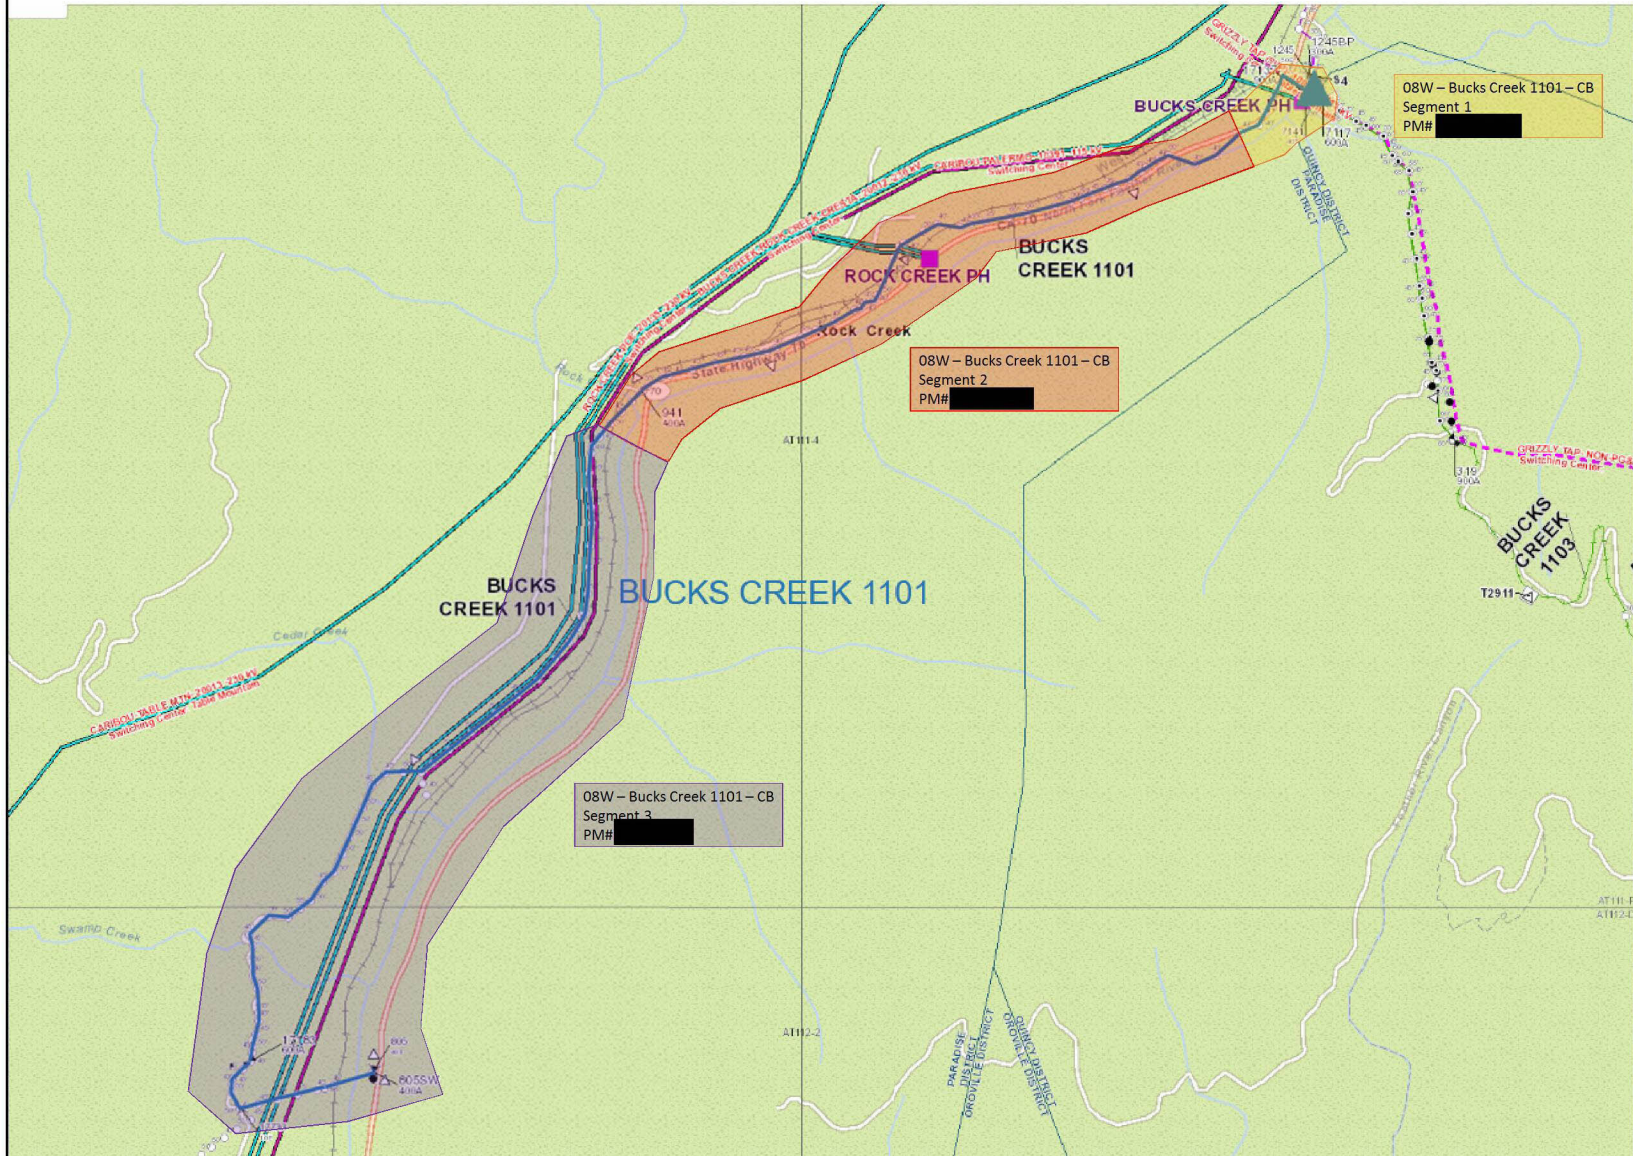

# Bucks Creek 1101- PM# [REDACTED] Overview Map

Internal

# Bucks Creek 1101 Fire Tier Map

# Satellite View

# Alternative 1 Scope – Key Sketch

Combine BC1101 with BC1103, to be completed under PM# [REDACTED]