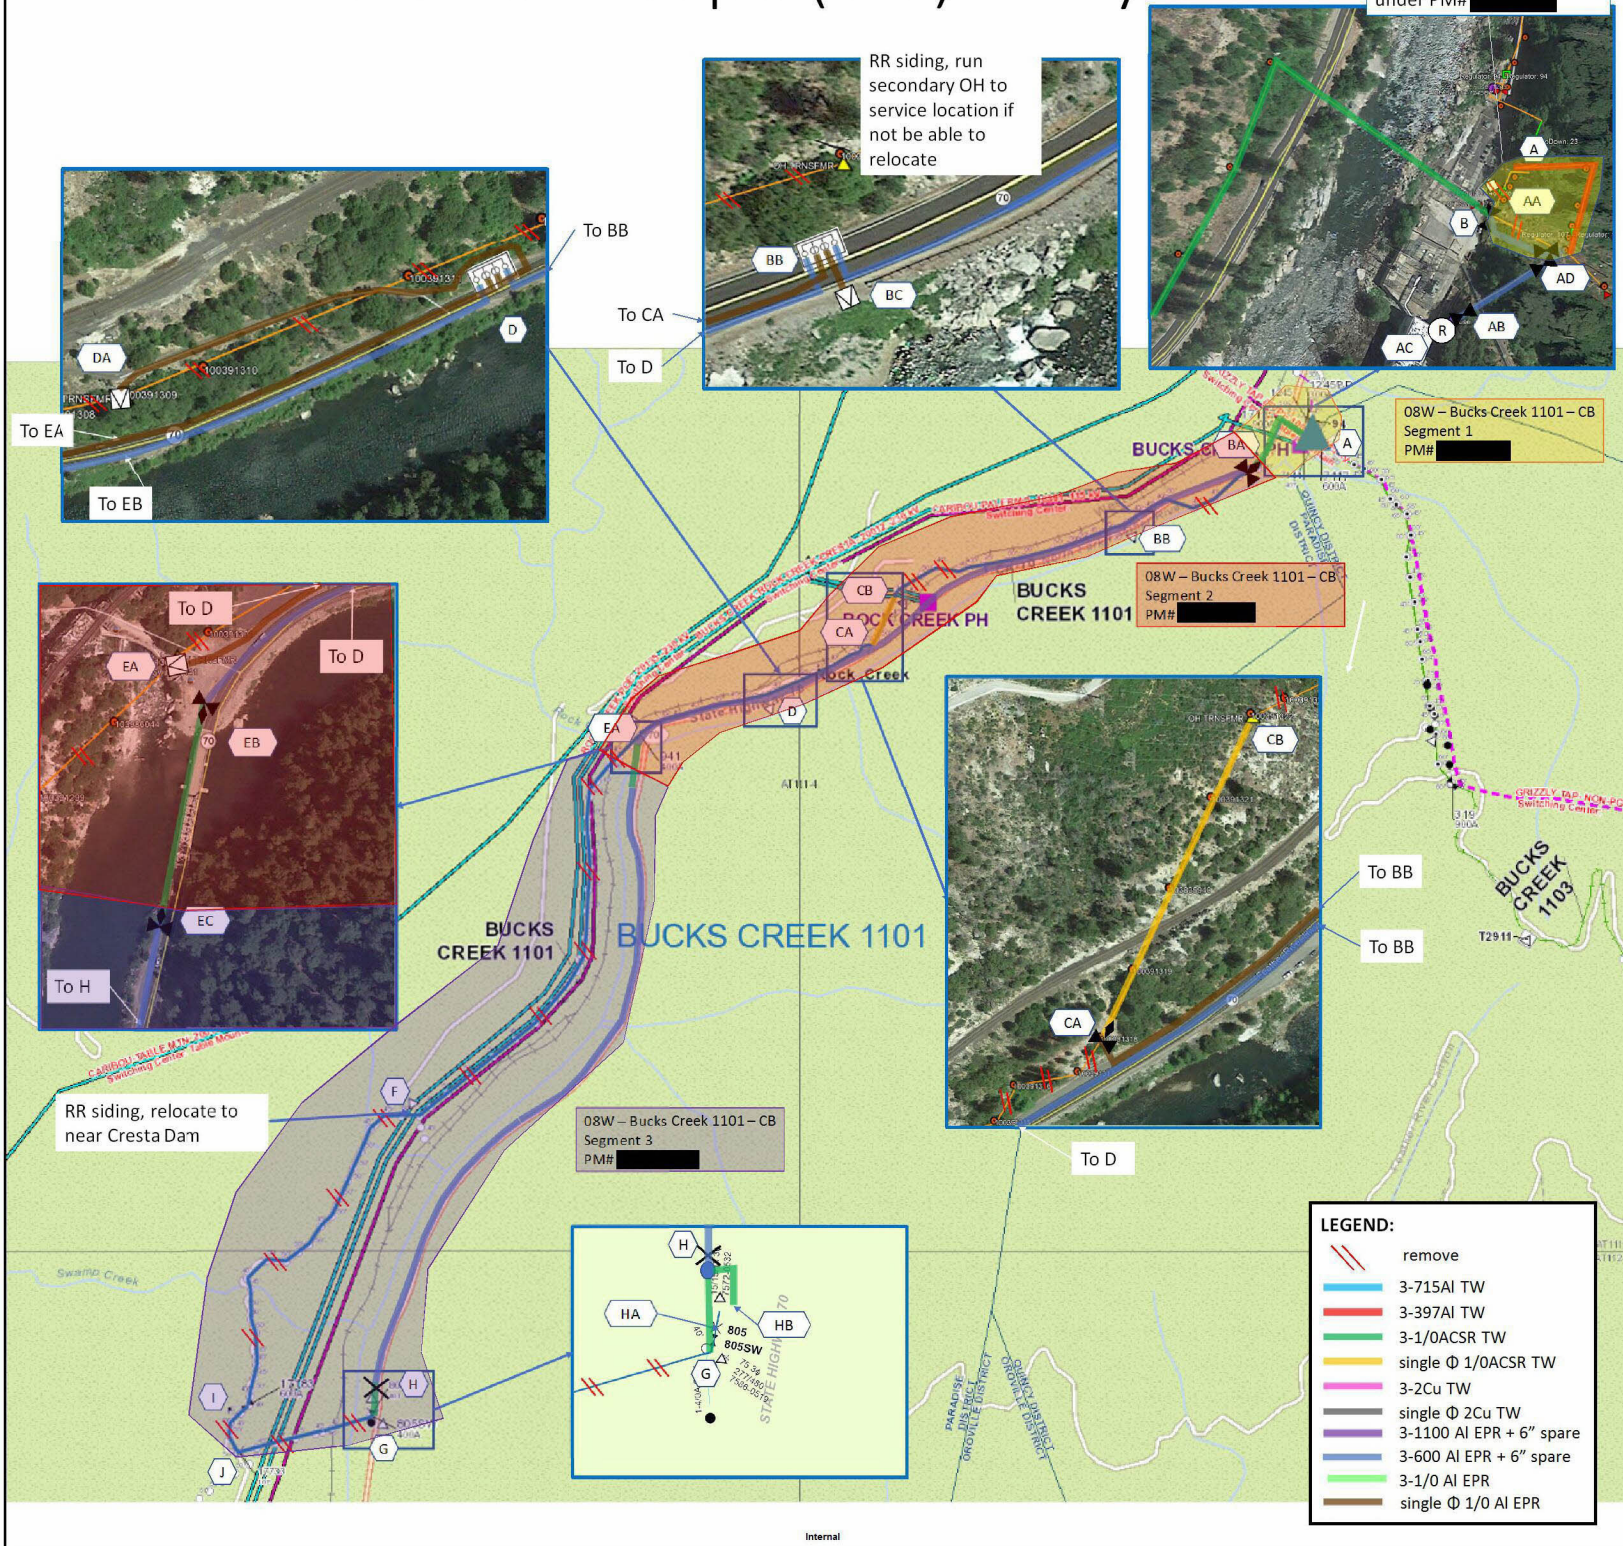

# Bucks Creek 1101- PM# [REDACTED] Overview Map

Internal

# Bucks Creek 1101 Fire Tier Map

# Preferred Scope (UG) – Key Sketch

Combine BC1101 with BC1103, to be completed under PM# [REDACTED]

# Alternative 1 Scope – Key Sketch

Combine BC1101 with BC1103, to be completed under PM# [REDACTED]