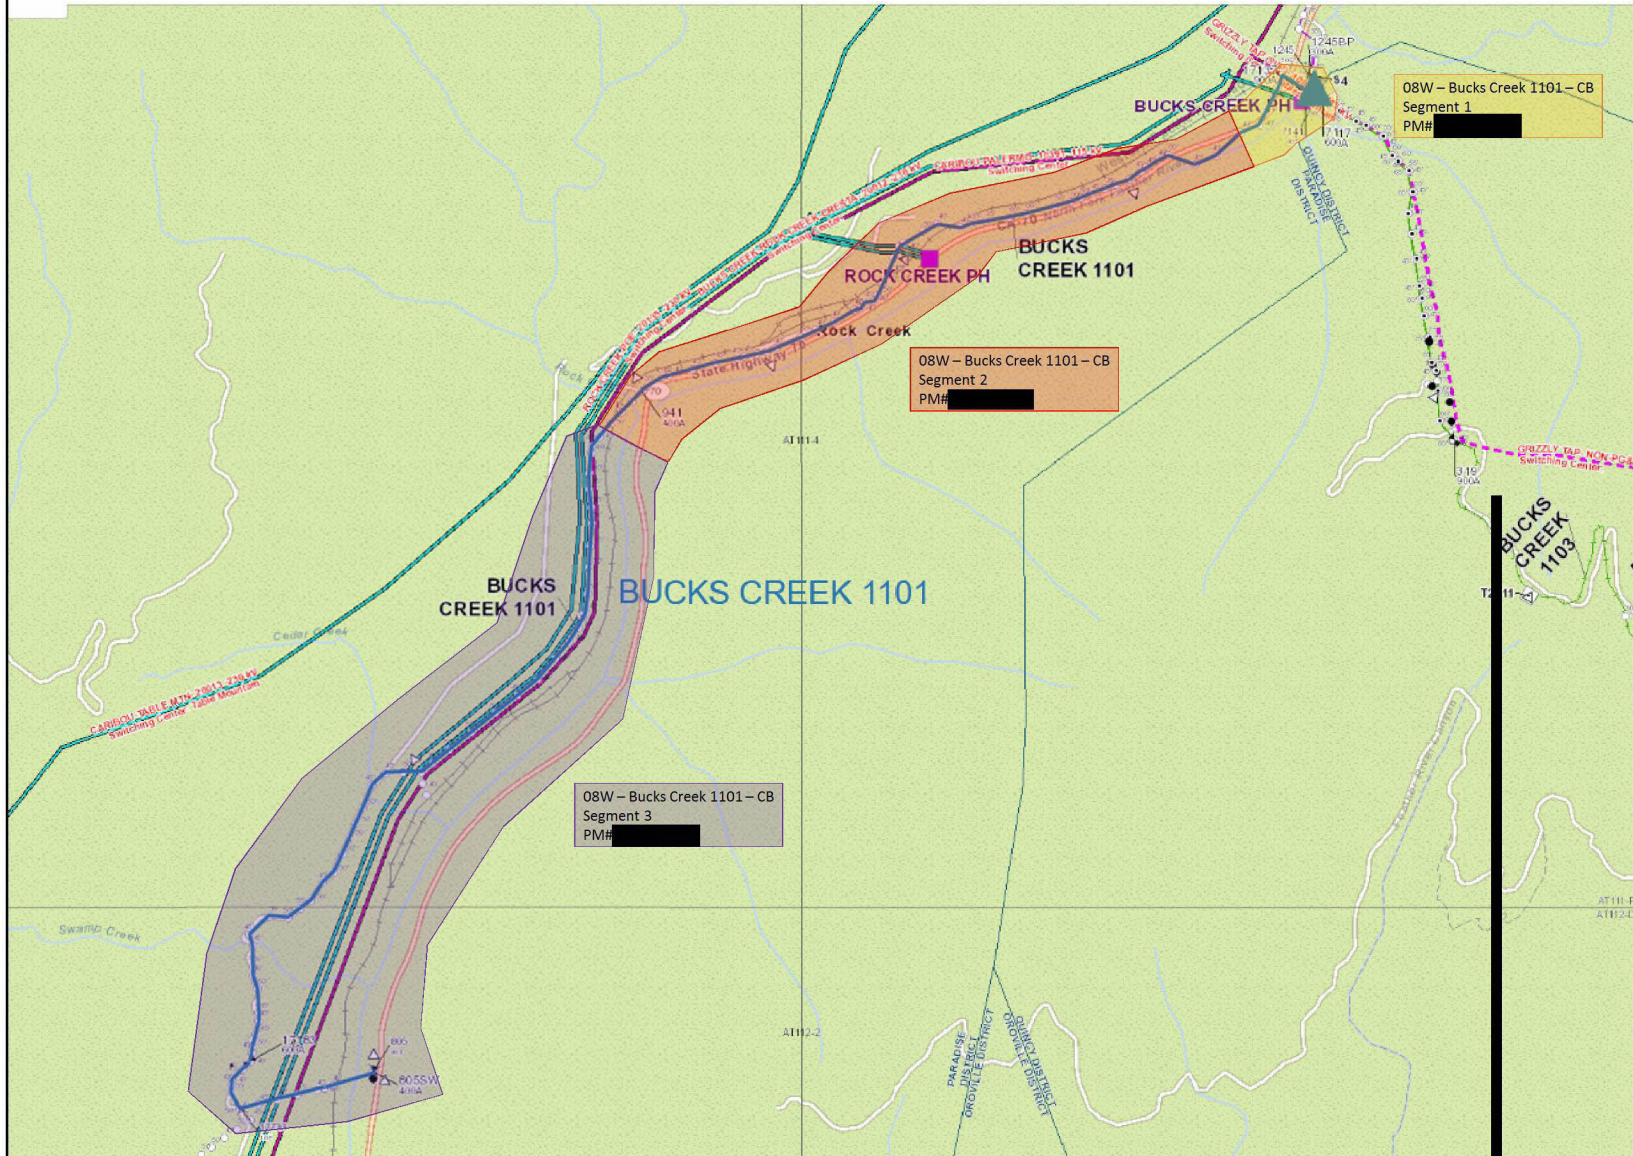

# Bucks Creek 1101- PM# [REDACTED] Overview Map

Internal

# Bucks Creek 1101 Fire Tier Map

# Preferred Scope (UG) – Key Sketch

Combine BC1101 with BC1103, to be completed under PM# [REDACTED]

# Alternative 1 Scope – Key Sketch

Combine BC1101 with BC1103, to be completed under PM# [REDACTED]