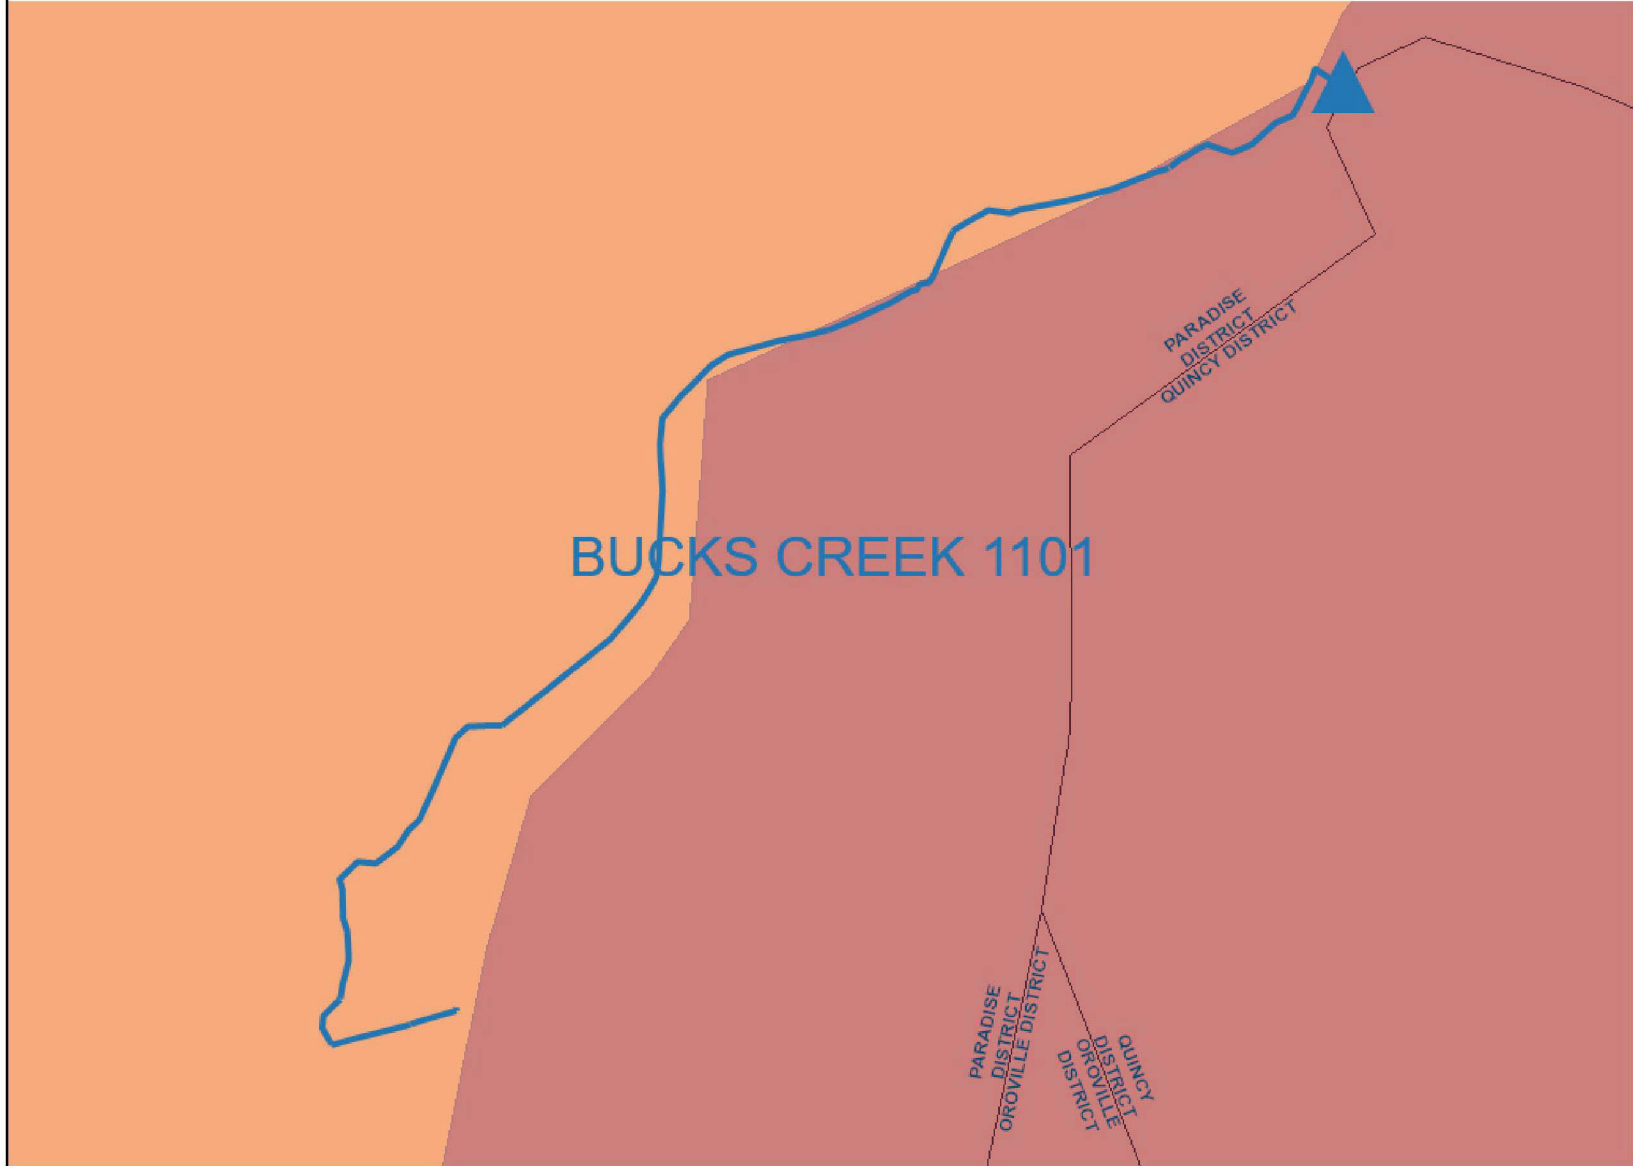

# Bucks Creek 1101- PM# [REDACTED] Overview Map

Internal

# Bucks Creek 1101 Fire Tier Map

# Preferred Scope (UG) – Key Sketch

Combine BC1101 with BC1103, to be completed under PM# [REDACTED]

# Alternative 1 Scope – Key Sketch

Combine BC1101 with BC1103, to be completed under PM# [REDACTED]