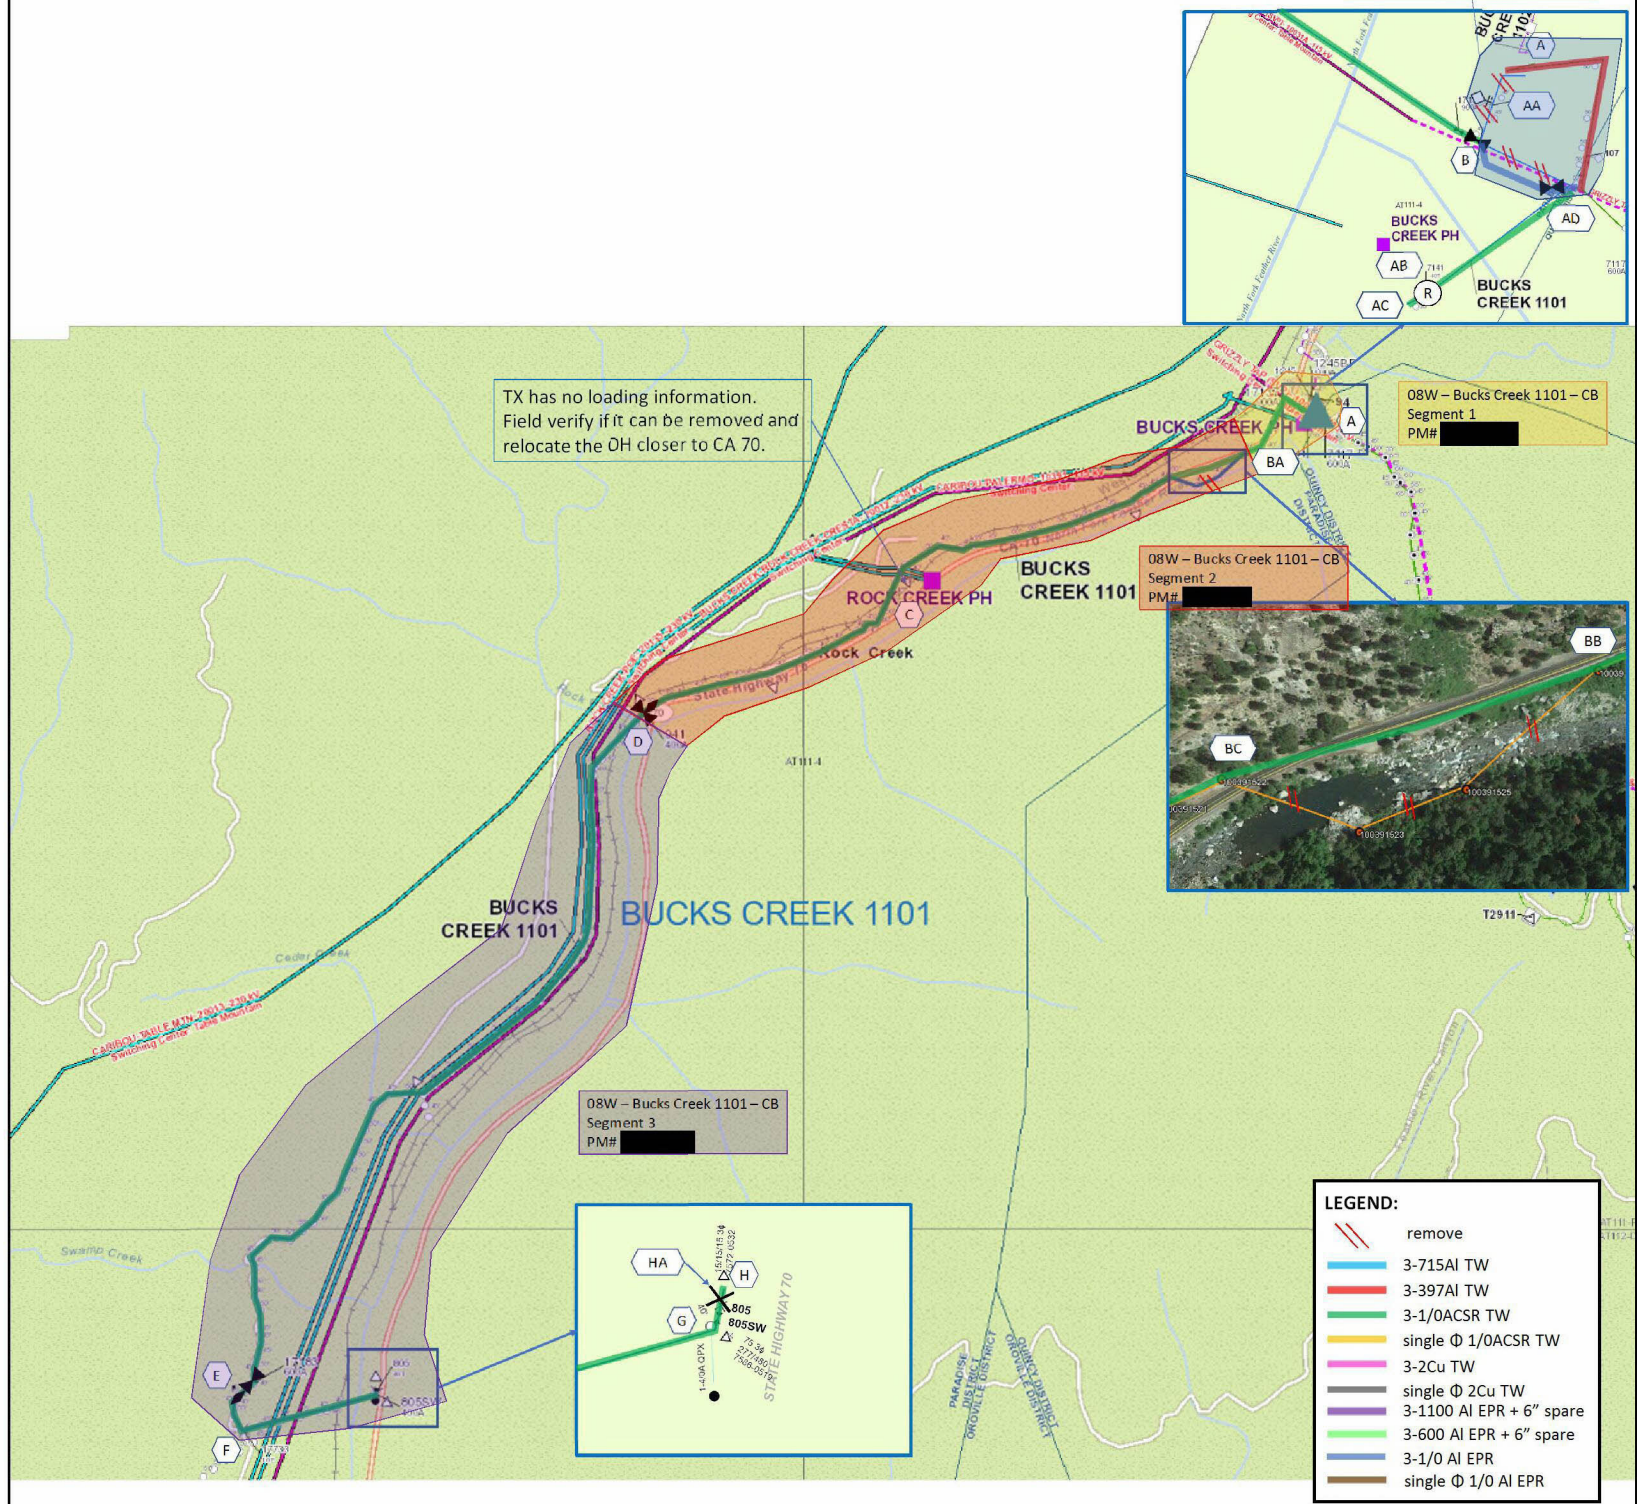

Bucks Creek 1101- PM# [REDACTED] Overview Map

Bucks Creek 1101 Fire Tier Map

Satellite View

Alternative 1 Scope – Key Sketch

Combine BC1101 with BC1103, to be completed under PM# [REDACTED]

Internal