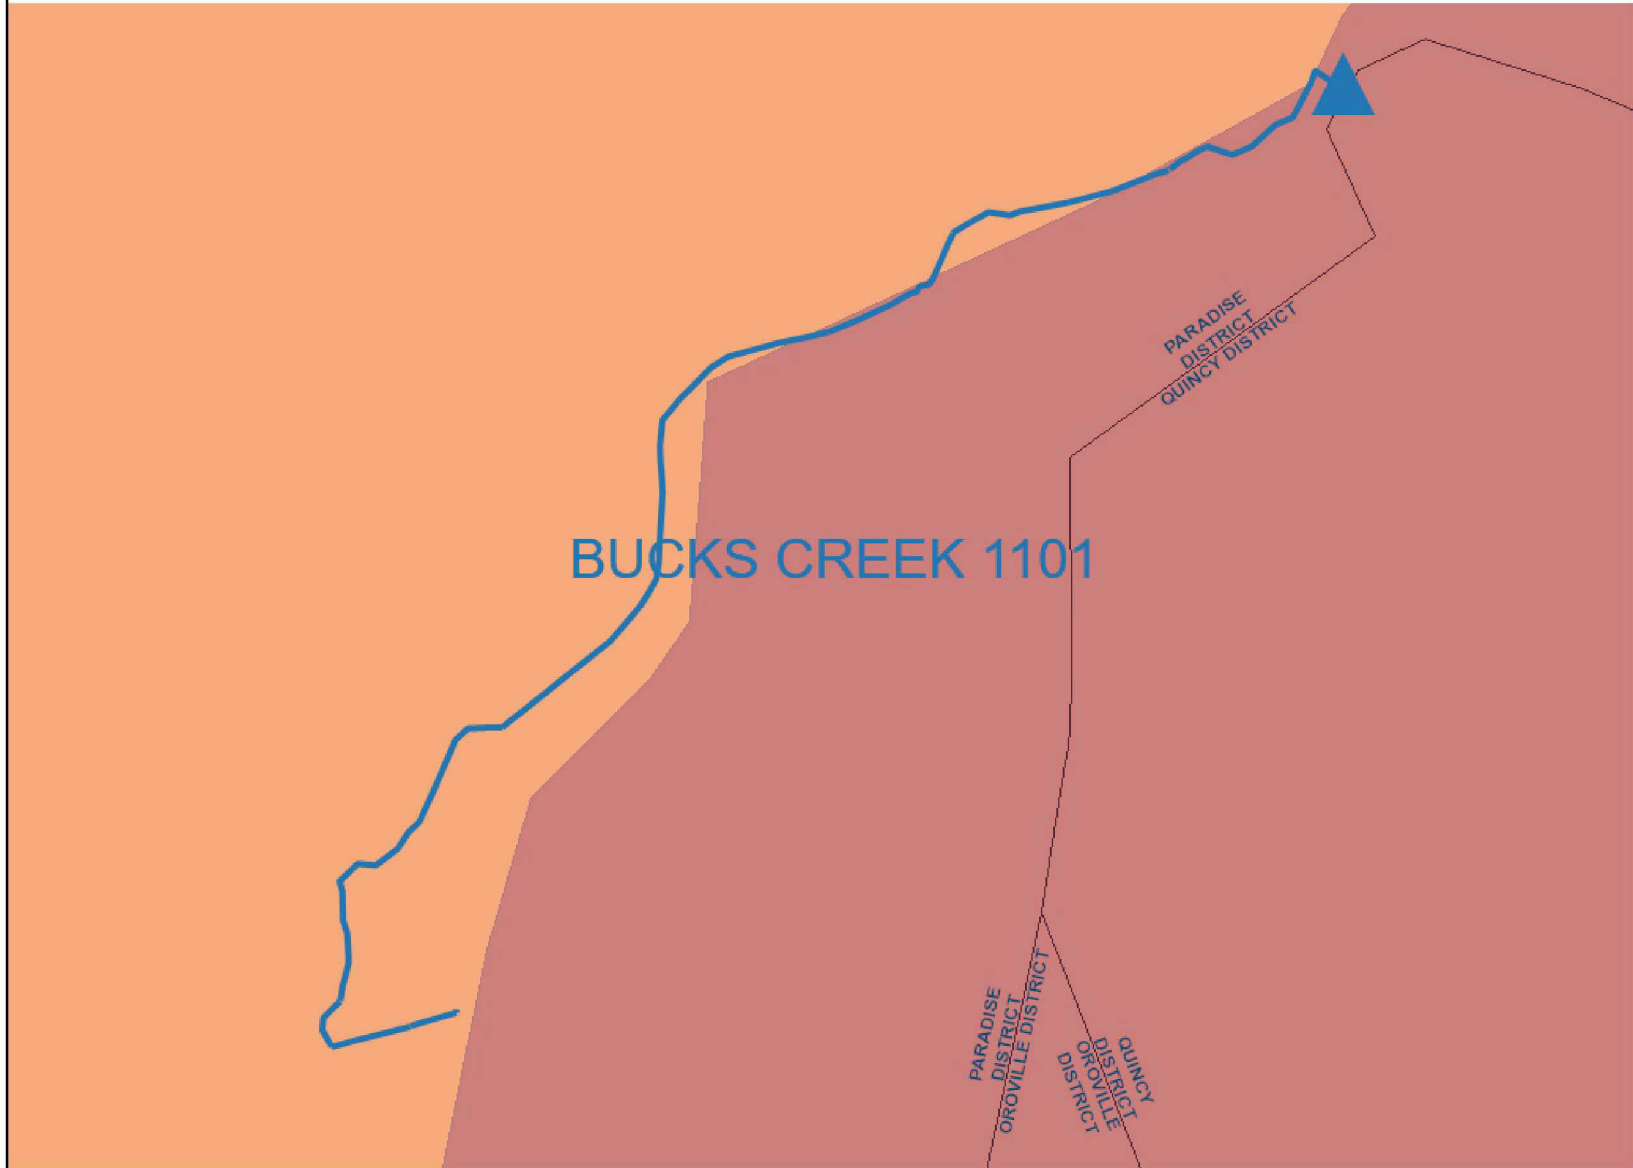

Bucks Creek 1101- PM# [REDACTED] Overview Map

Bucks Creek 1101 Fire Tier Map

Satellite View

Alternative 1 Scope – Key Sketch

Combine BC1101 with BC1103, to be completed under PM# [REDACTED]

Internal