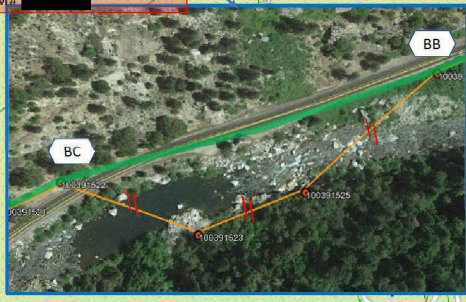

Bucks Creek 1101- PM# [REDACTED] Overview Map

Bucks Creek 1101 Fire Tier Map

Satellite View

Alternative 1 Scope – Key Sketch

Combine BC1101 with BC1103, to be completed under PM# [REDACTED]

Internal