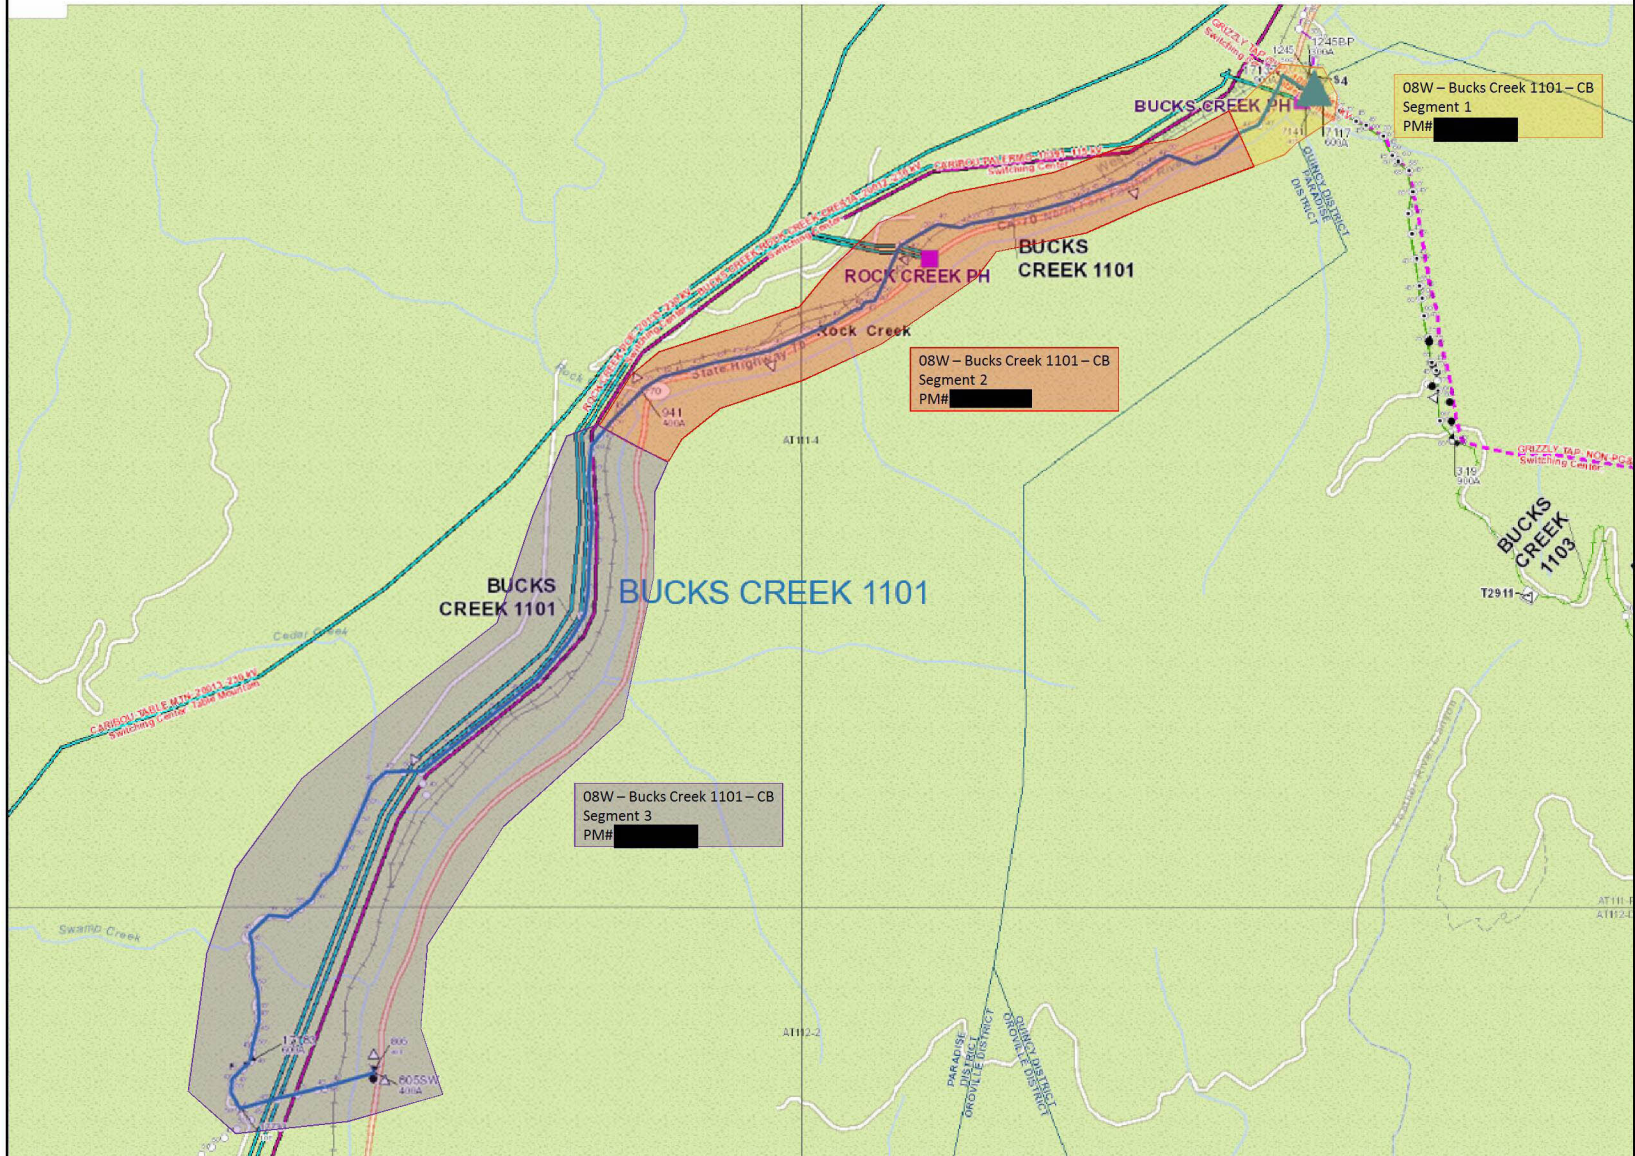

Bucks Creek 1101- PM# [REDACTED] Overview Map

Bucks Creek 1101 Fire Tier Map

Satellite View

Alternative 1 Scope – Key Sketch

Combine BC1101 with BC1103, to be completed under PM# [REDACTED]

Internal