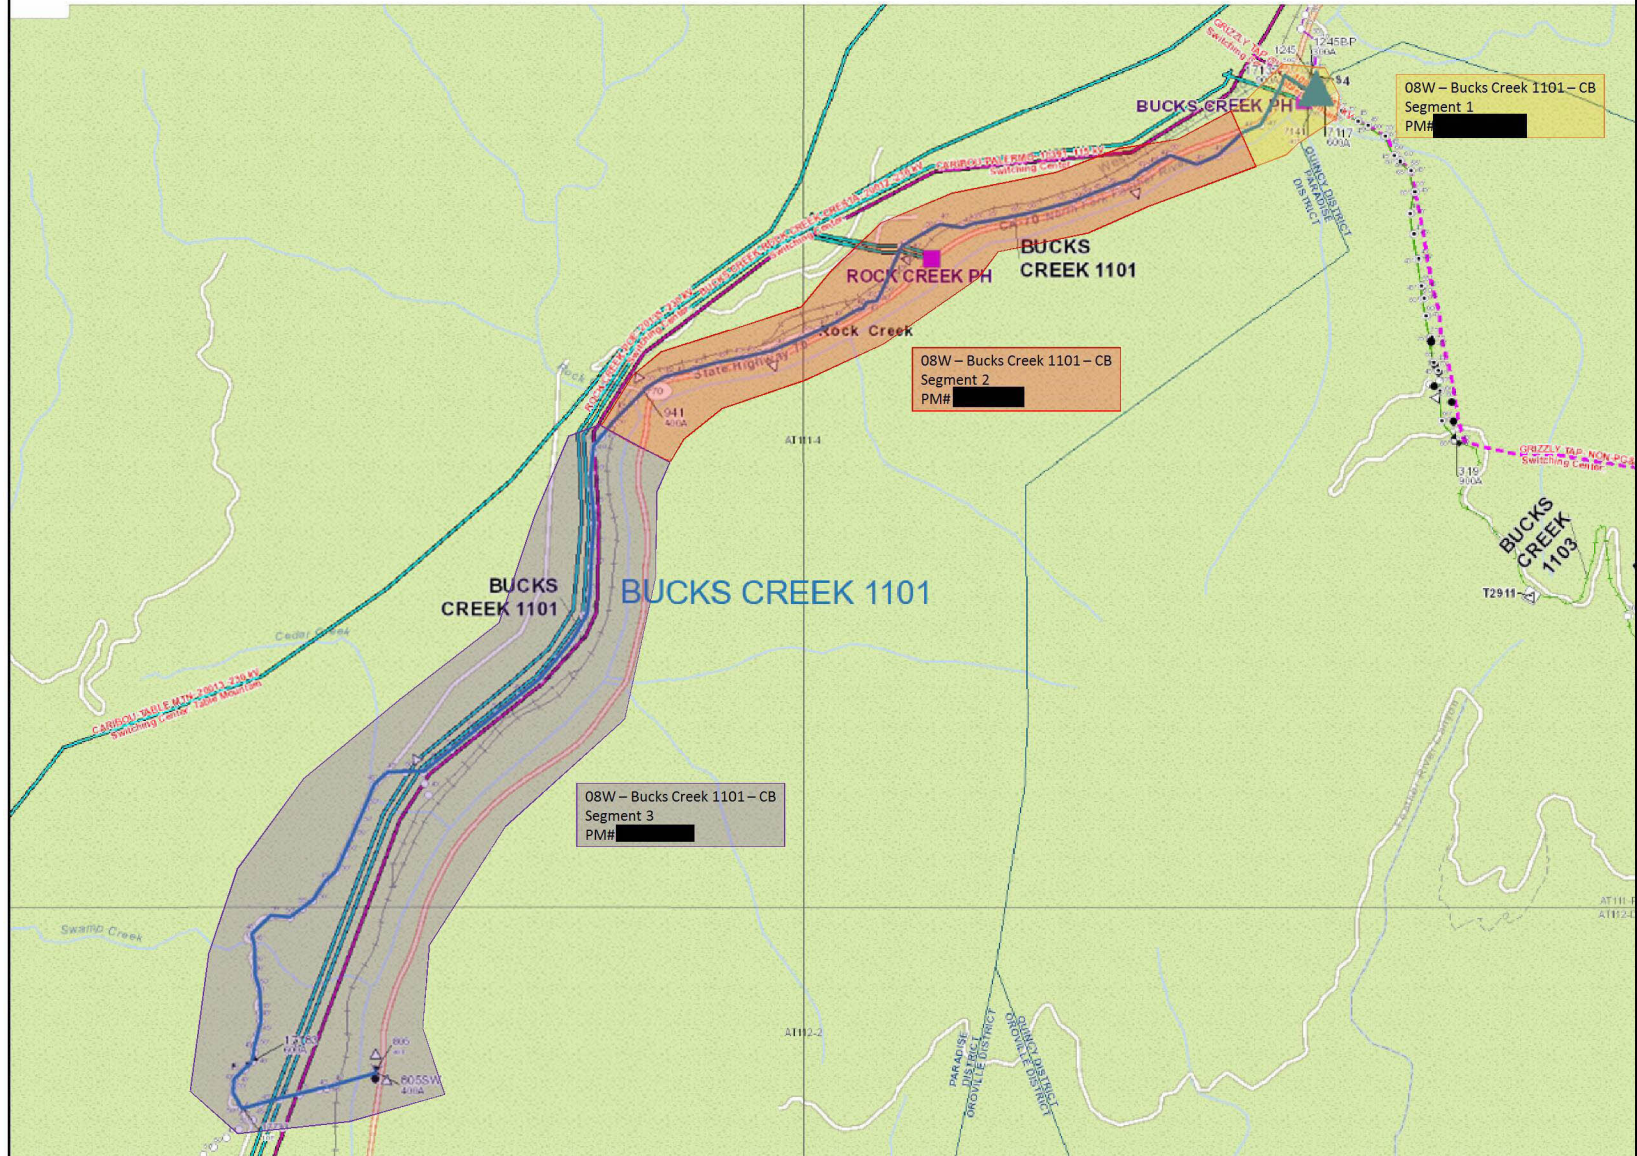

Bucks Creek 1101- PM# [REDACTED] Overview Map

Bucks Creek 1101 Fire Tier Map

Satellite View

Preferred Scope (UG) – Key Sketch

Combine BC1101 with BC1103, to be completed under PM# [REDACTED]

Internal

Alternative 1 Scope – Key Sketch

Combine BC1101 with BC1103, to be completed under PM# [REDACTED]

Alternative 2 Scope – Key Sketch