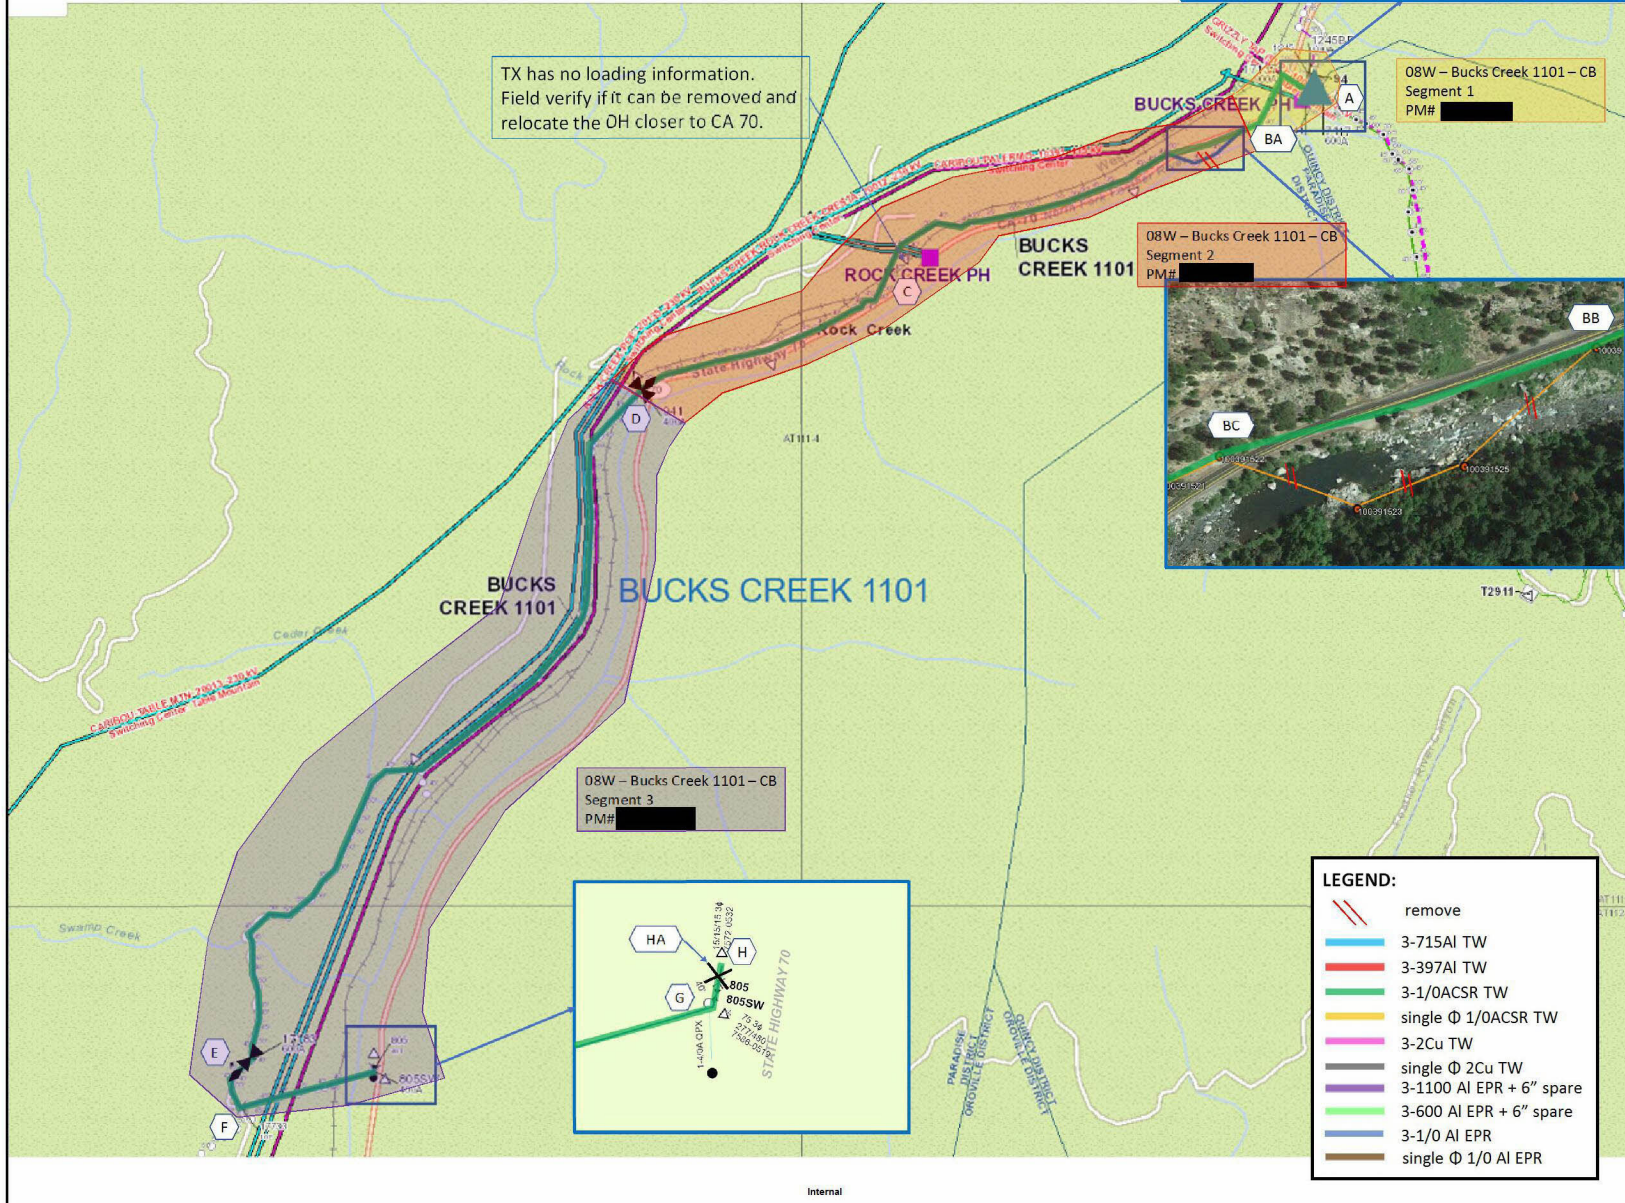

Bucks Creek 1101- PM# [REDACTED] Overview Map

Bucks Creek 1101 Fire Tier Map

Satellite View

Preferred Scope (UG) – Key Sketch

Combine BC1101 with BC1103, to be completed under PM# [REDACTED]

Internal

Alternative 1 Scope – Key Sketch

Combine BC1101 with BC1103, to be completed under PM# [REDACTED]

Alternative 2 Scope – Key Sketch