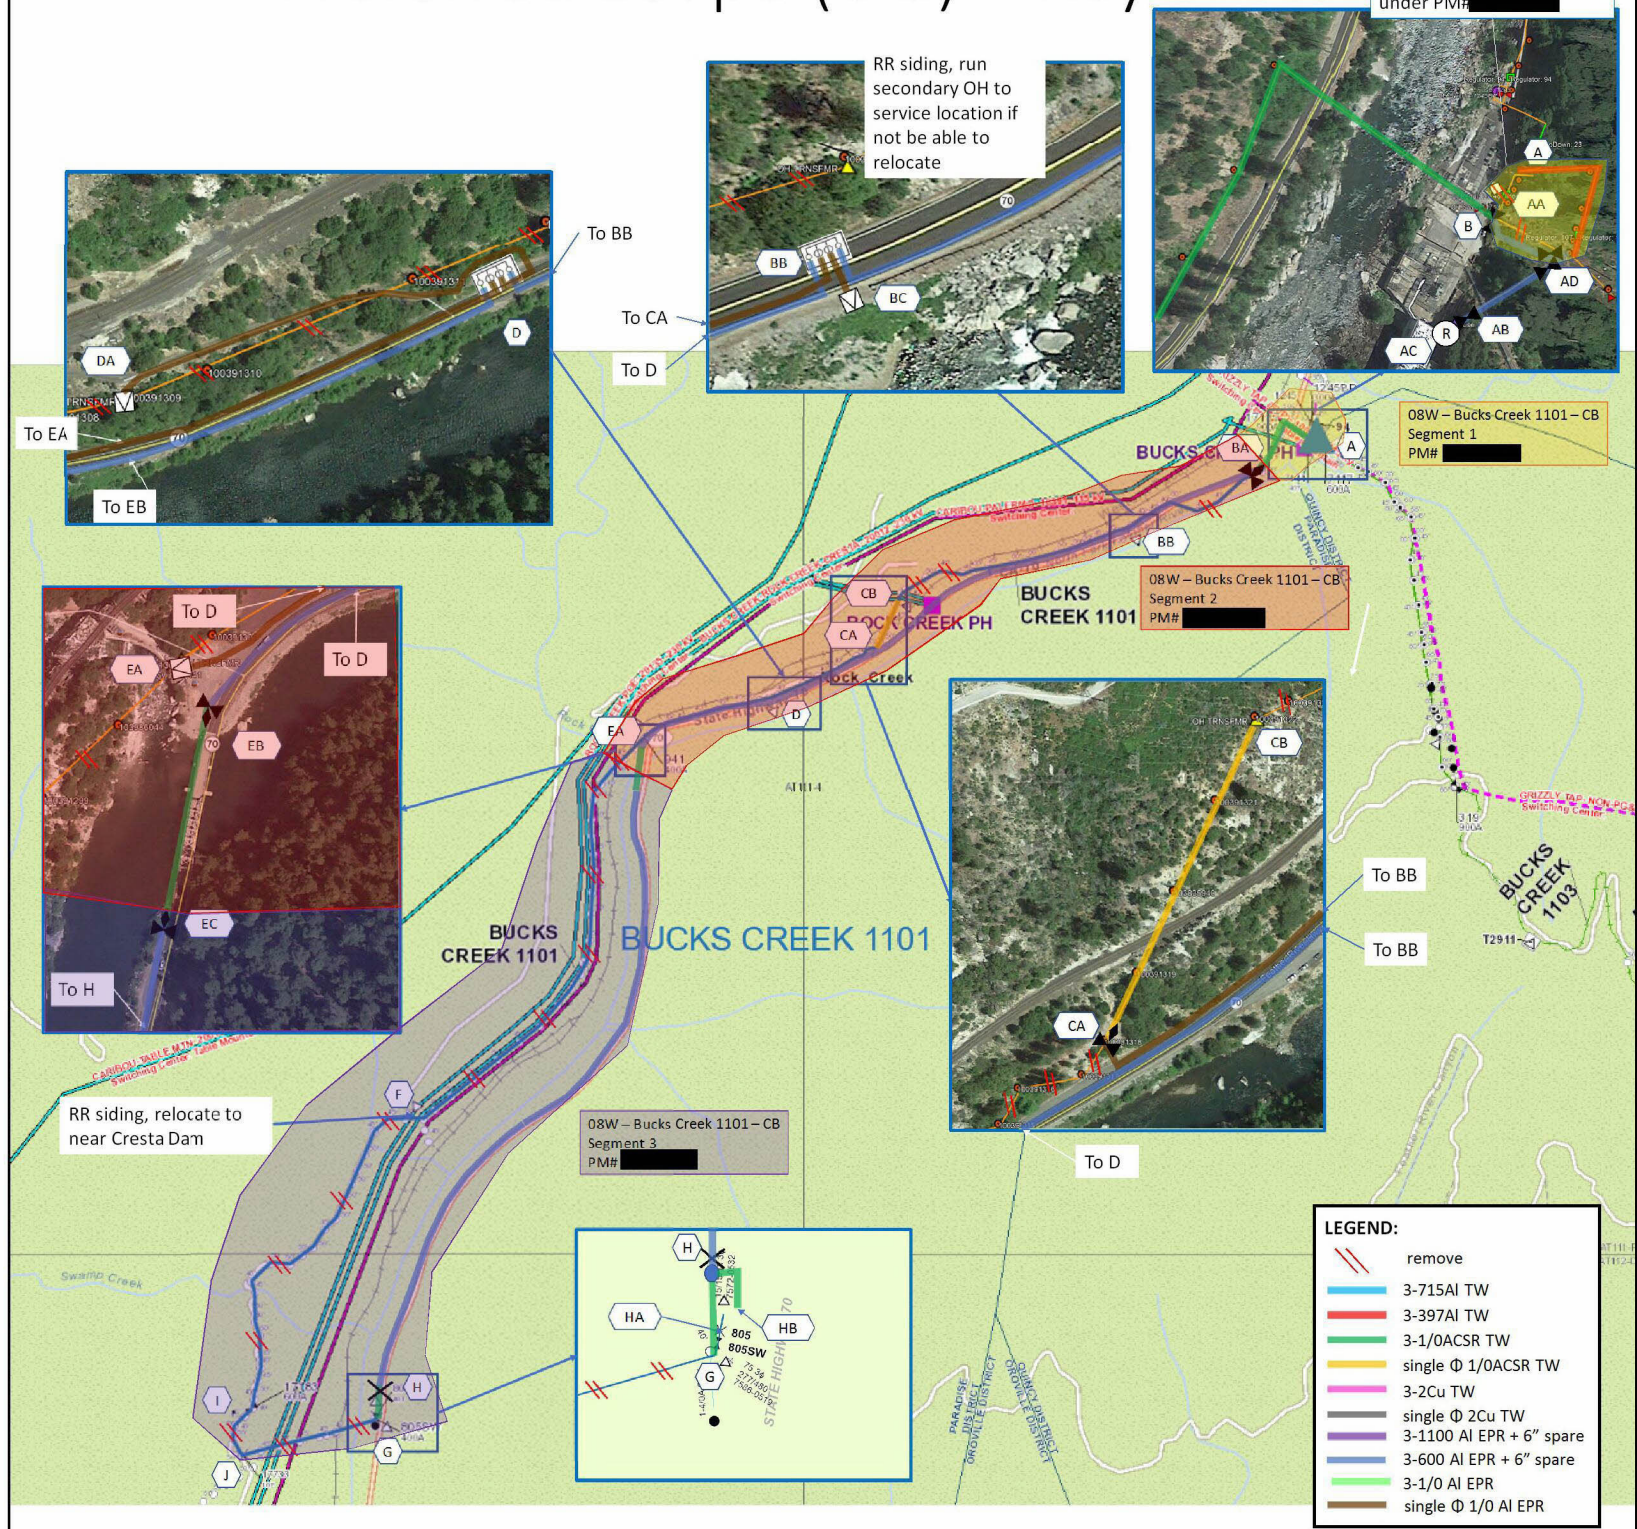

Bucks Creek 1101- PM# [REDACTED] Overview Map

Bucks Creek 1101 Fire Tier Map

Satellite View

Preferred Scope (UG) – Key Sketch

Combine BC1101 with BC1103, to be completed under PM# [REDACTED]

Internal

Alternative 1 Scope – Key Sketch

Combine BC1101 with BC1103, to be completed under PM# [REDACTED]

Alternative 2 Scope – Key Sketch