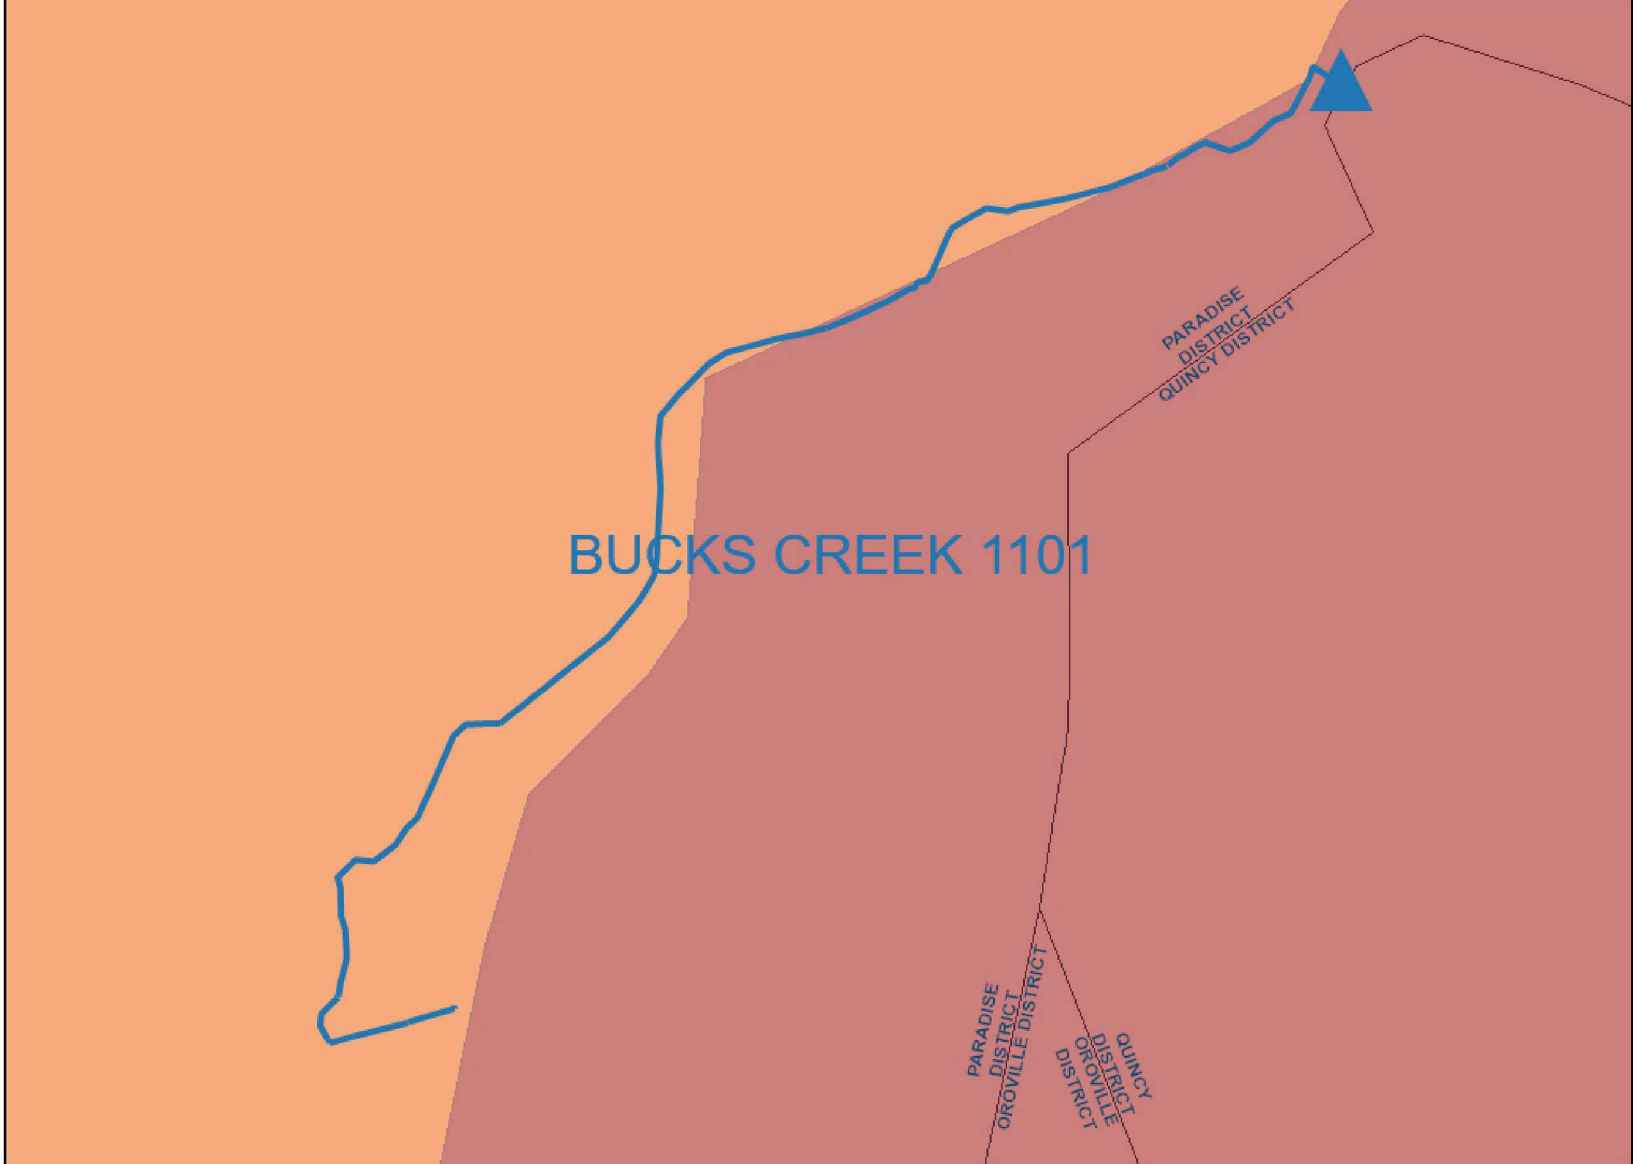

Bucks Creek 1101- PM# [REDACTED] Overview Map

Bucks Creek 1101 Fire Tier Map

Satellite View

Preferred Scope (UG) – Key Sketch

Combine BC1101 with BC1103, to be completed under PM# [REDACTED]

Internal

Alternative 1 Scope – Key Sketch

Combine BC1101 with BC1103, to be completed under PM# [REDACTED]

Alternative 2 Scope – Key Sketch