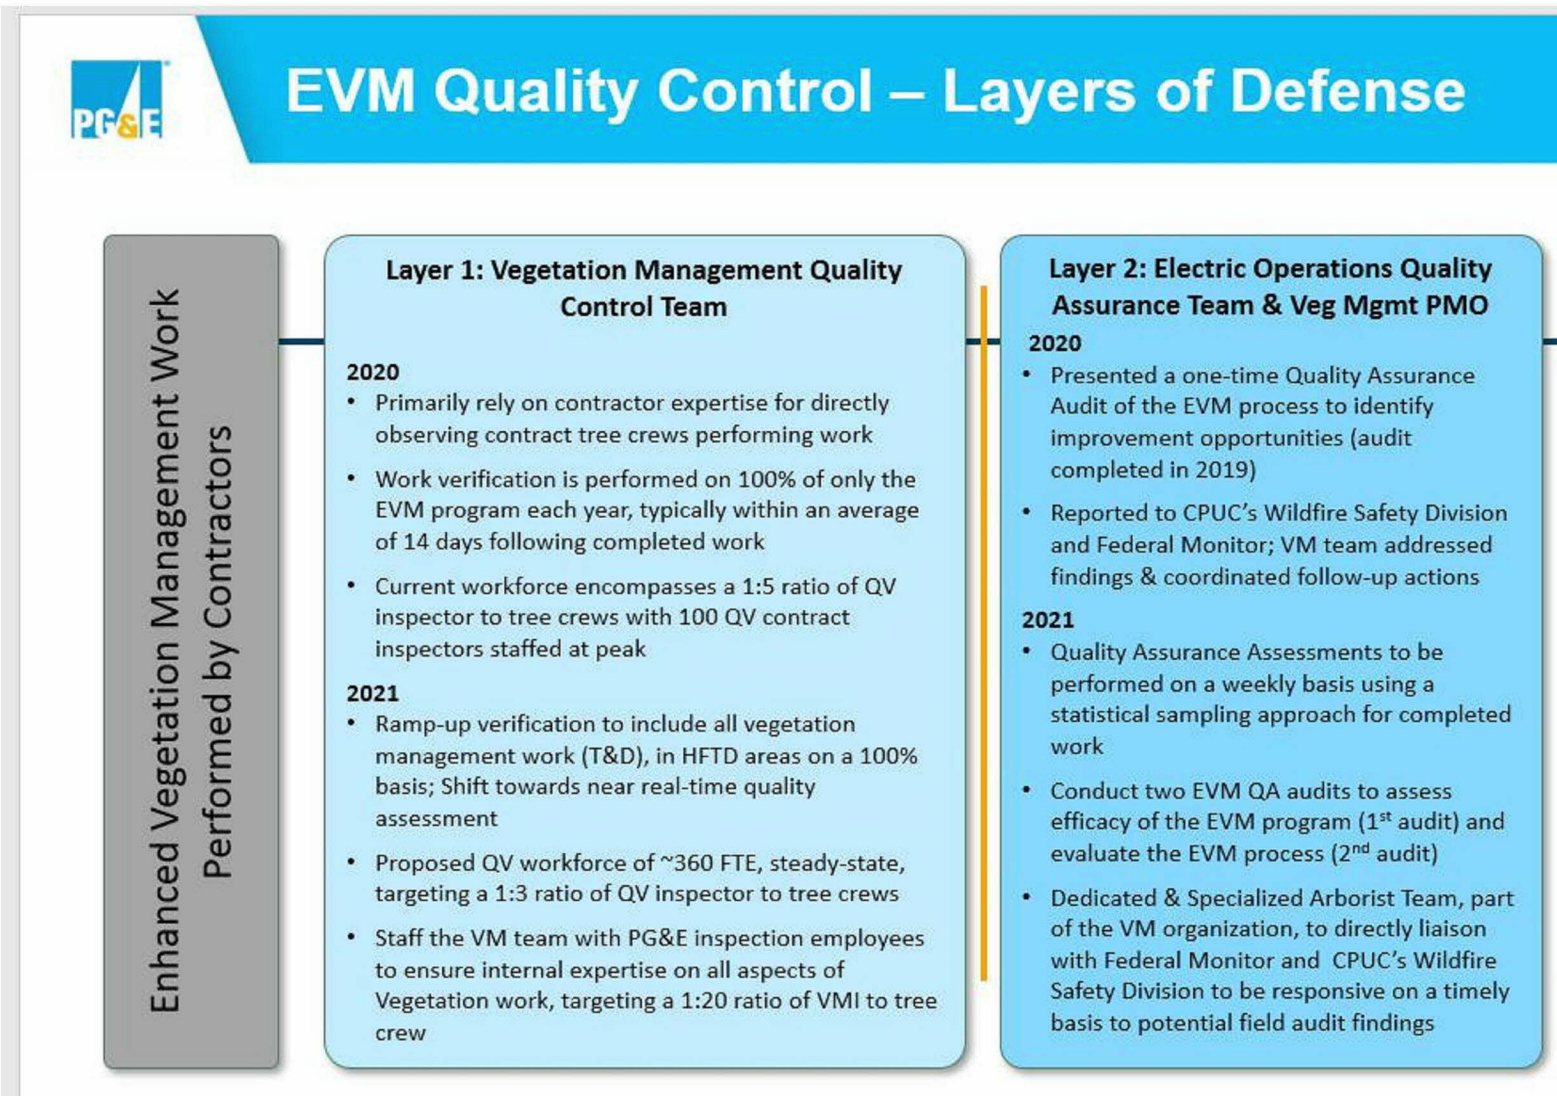

From: [REDACTED]
To: [REDACTED]
CC: [REDACTED]
Sent: 1/11/2021 9:19:23 PM
Subject: EVM QC/QA
Attachments: Public Safety LTIP Target Setting V48.pptx

[REDACTED] wanted the statistical sampling weekly, hence the change back to weekly from what [REDACTED] sent in. I am attaching the full deck for your reference. Sincerely appreciate the quick turnaround you provided.