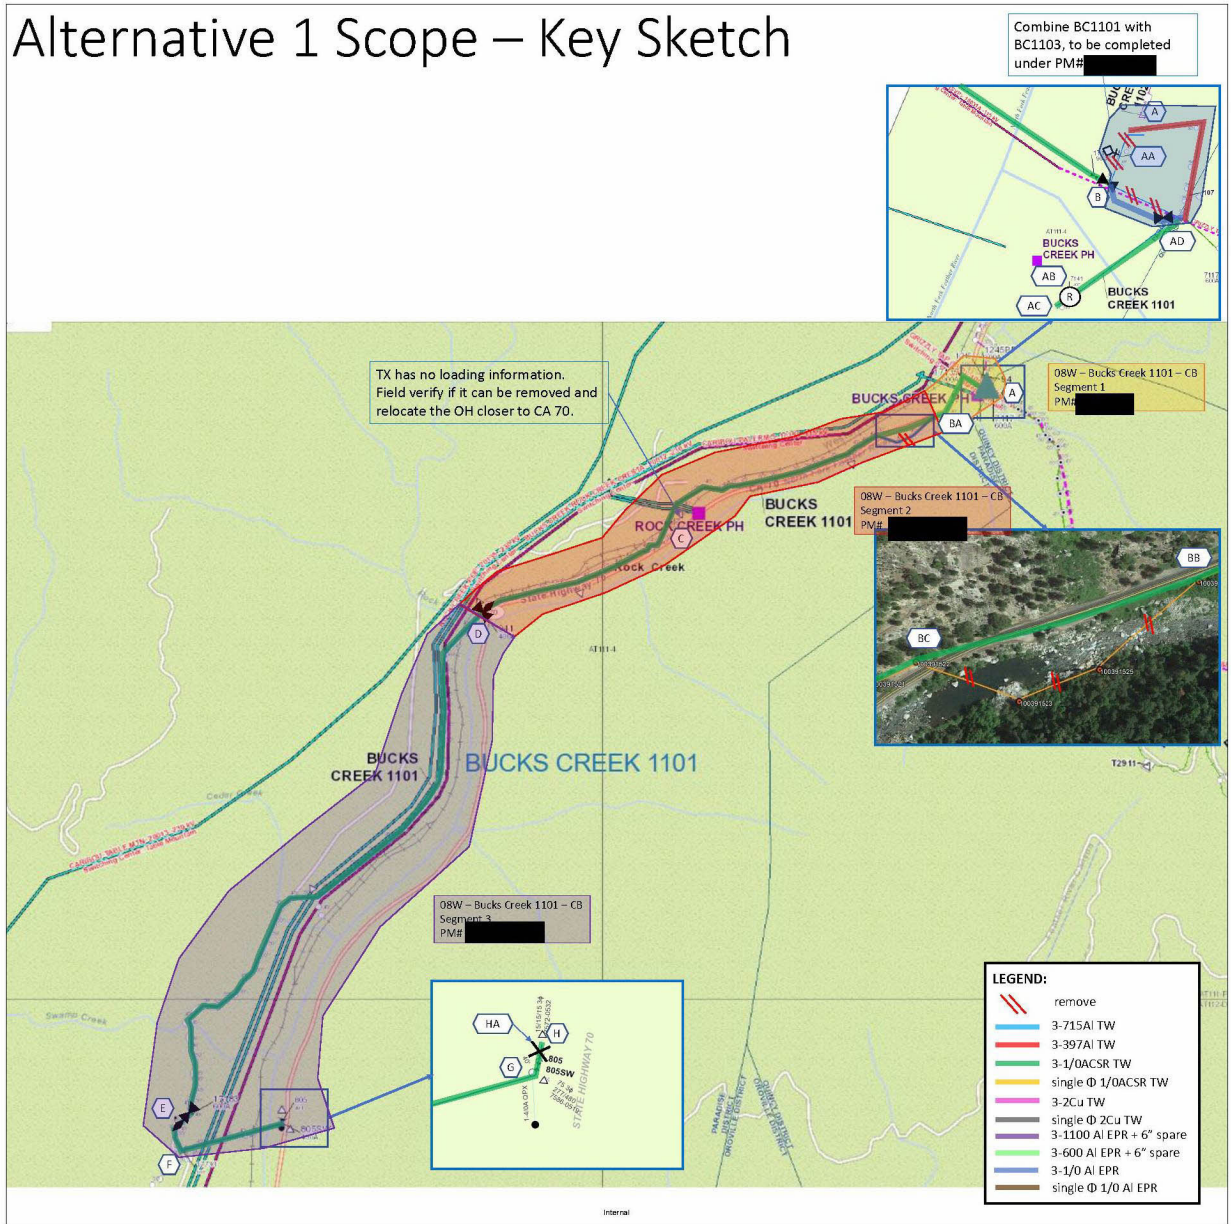

Bucks Creek 1101- PM# [REDACTED] Overview Map

Internal

Bucks Creek 1101 Fire Tier Map

Satellite View

Internal

Preferred Scope (UG) – Key Sketch

Combine BC1101 with BC1103, to be completed under PM#: [REDACTED]

Alternative 1 Scope – Key Sketch

Alternative 2 Scope – Key Sketch