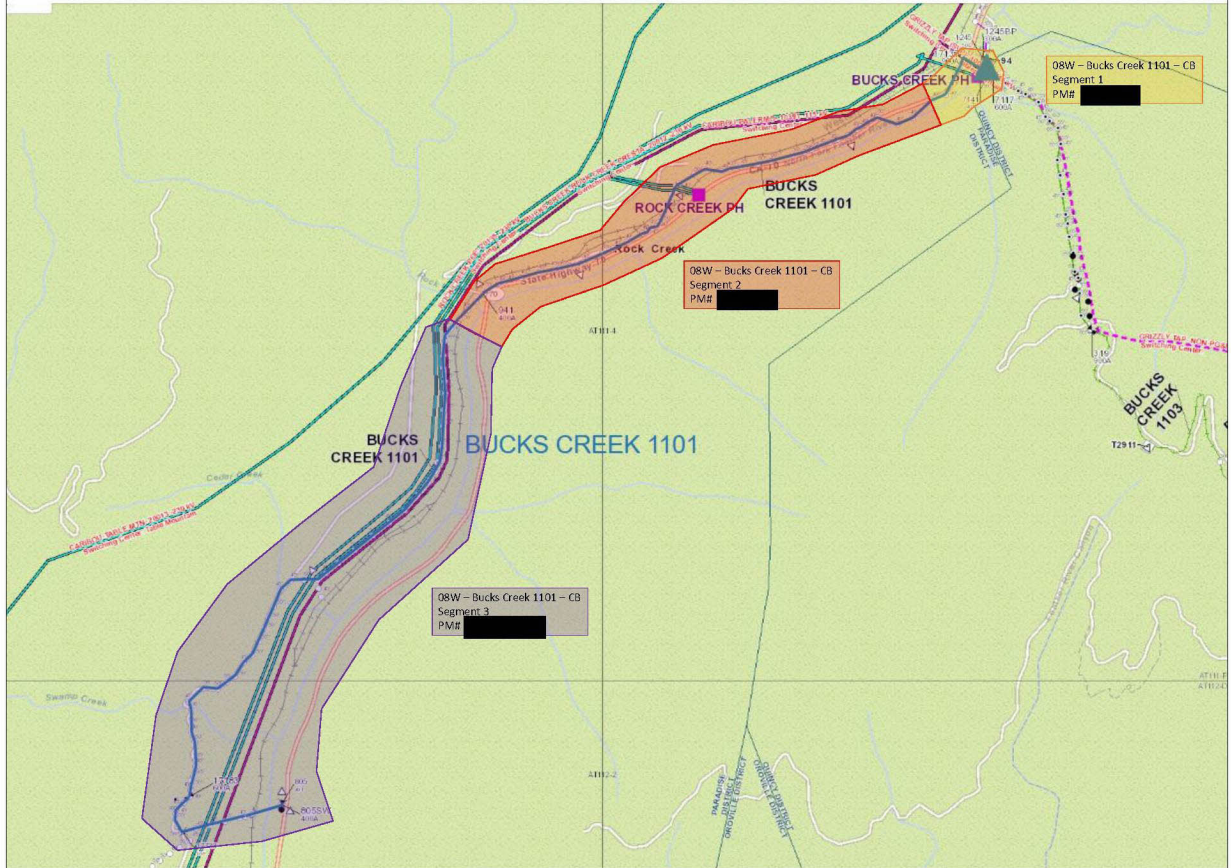

Bucks Creek 1101- PM# [REDACTED] Overview Map

Internal

Bucks Creek 1101 Fire Tier Map

Satellite View

Internal

Preferred Scope (UG) – Key Sketch

Combine BC1101 with BC1103, to be completed under PM#: [REDACTED]

Alternative 1 Scope – Key Sketch

Alternative 2 Scope – Key Sketch