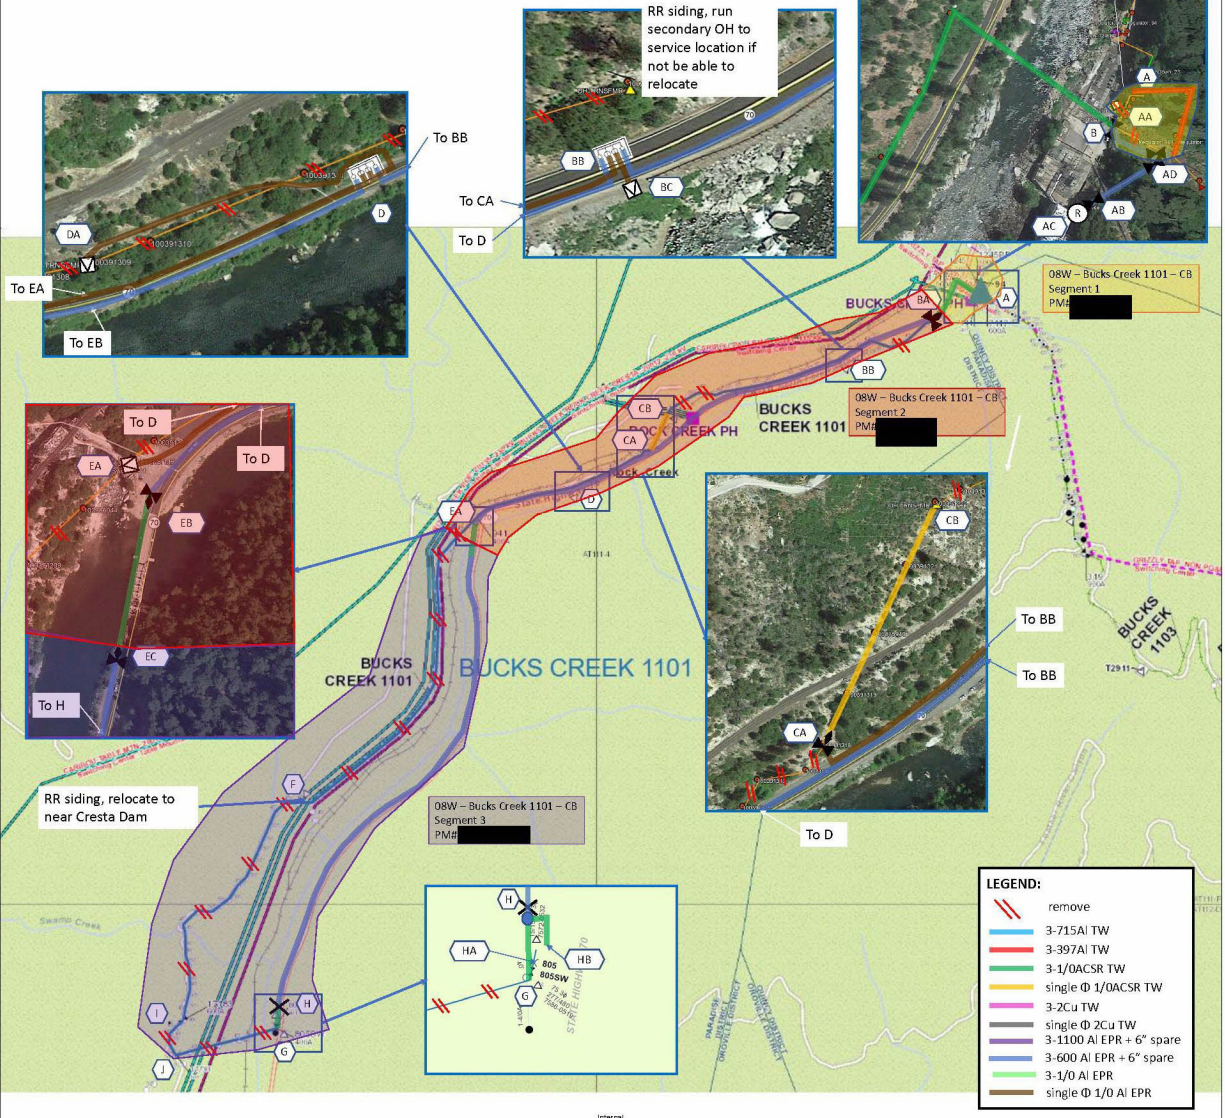

Bucks Creek 1101- PM# [REDACTED] Overview Map

Internal

Bucks Creek 1101 Fire Tier Map

Satellite View

Internal

Preferred Scope (UG) – Key Sketch

Combine BC1101 with BC1103, to be completed under PM#: [REDACTED]

Alternative 1 Scope – Key Sketch

Alternative 2 Scope – Key Sketch