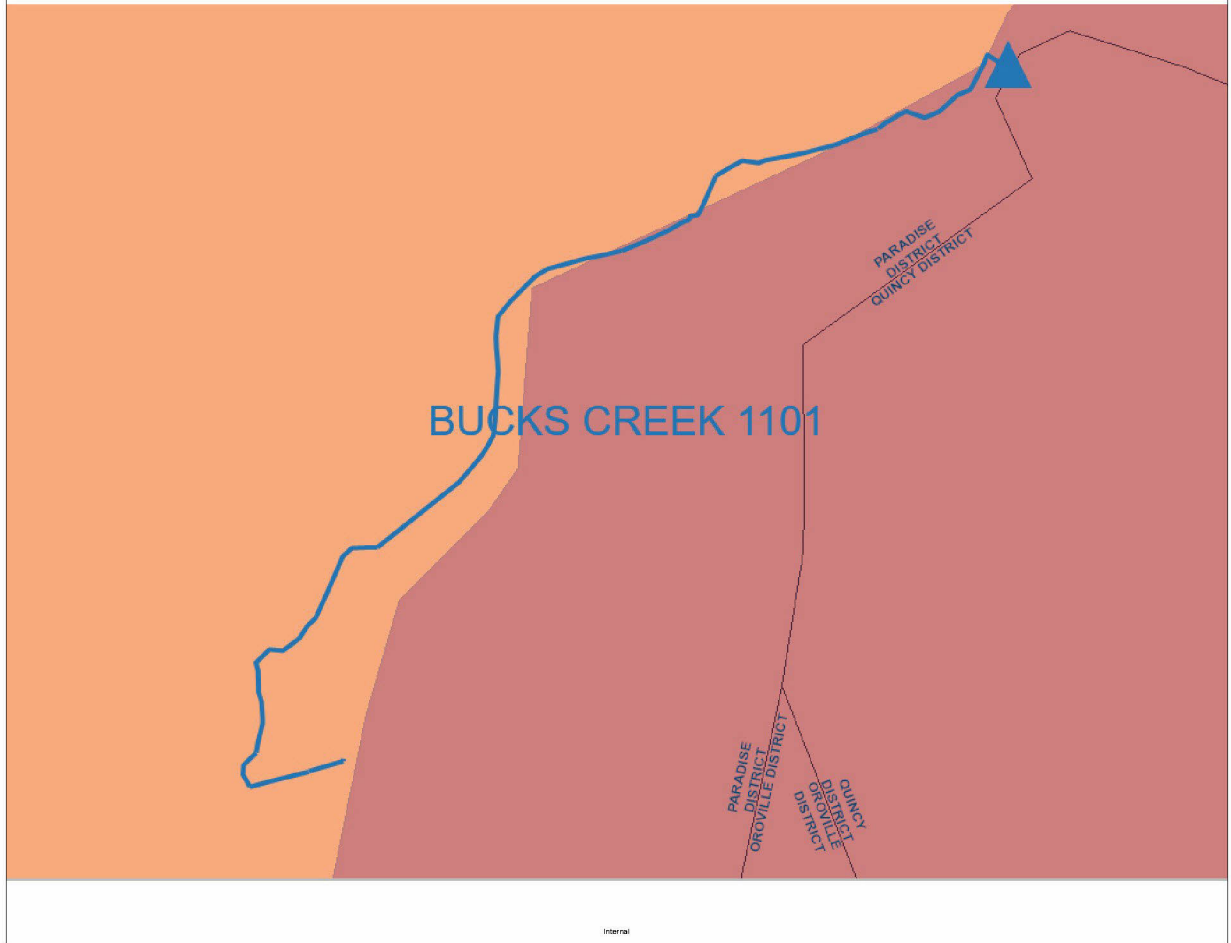

Bucks Creek 1101- PM# [REDACTED] Overview Map

Internal

Bucks Creek 1101 Fire Tier Map

Satellite View

Internal

Preferred Scope (UG) – Key Sketch

Combine BC1101 with BC1103, to be completed under PM#: [REDACTED]

Alternative 1 Scope – Key Sketch

Alternative 2 Scope – Key Sketch