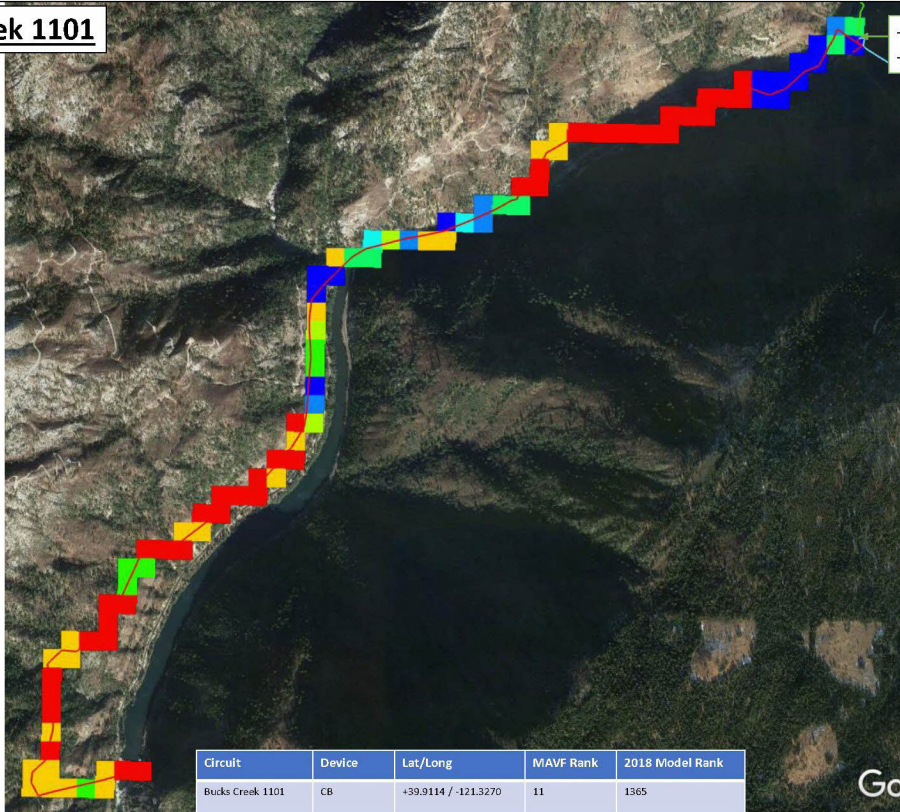

Bucks Creek 1101

Circuit	Device	Lat/Long	MAVF Rank	2018 Model Rank
Bucks Creek 1101	CB	+39.9114 / -121.3270	11	1365