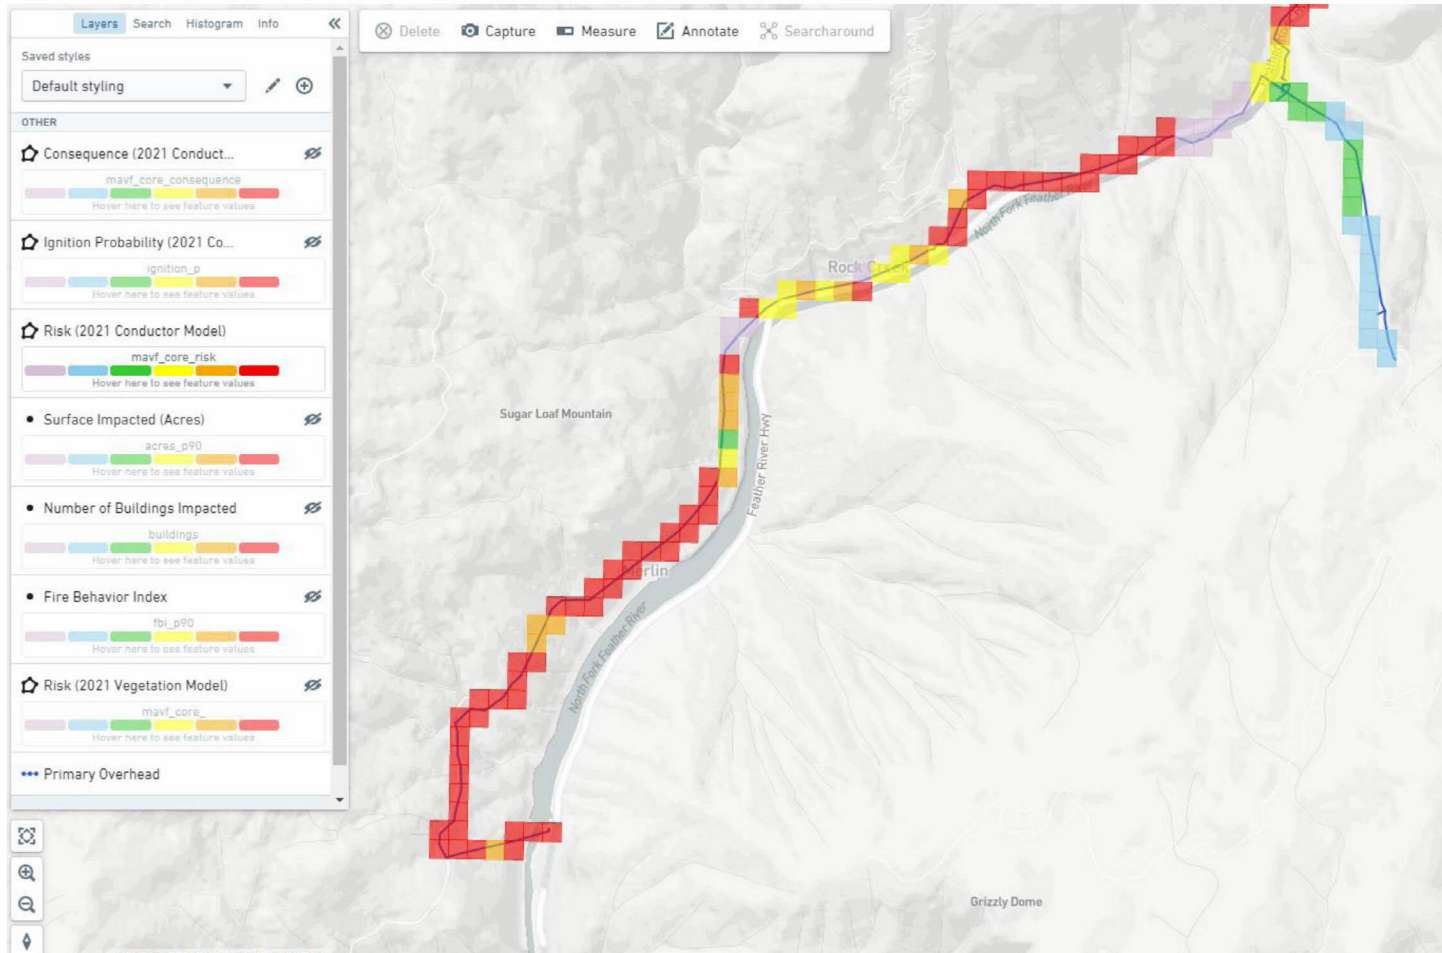

2021 Wildfire Distribution Risk Model views for the Bucks Creek 1101 Field Visit

April 16, 2021

Bucks Creek 1101 CB - Conductor Risk Pixels

Internal

Bucks Creek 1101 CB - Ignition Probability

Bucks Creek 1101 CB – Wildfire Consequence Pixels

Bucks Creek 1101 CB – Surface Impacted Acres from 8-hour fire simulation

Internal

Bucks Creek 1101 CB – Number of Buildings Impacted from 8-hour fire simulation

Internal

Bucks Creek 1101 CB – Fire Behavior Index (FBI) from 8-hour fire simulation

Internal