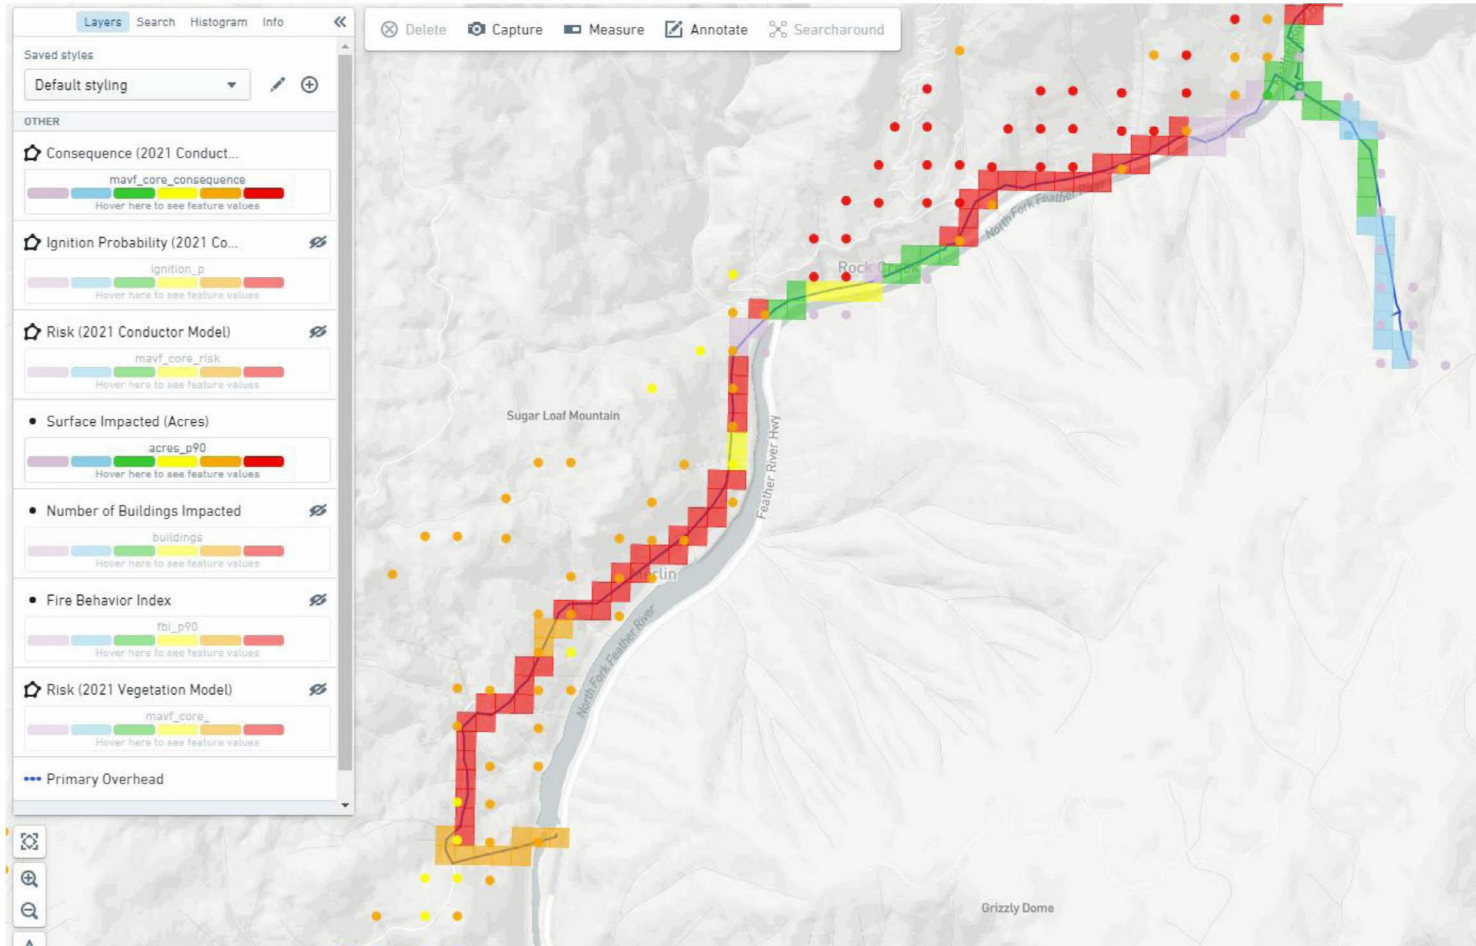

2021 Wildfire Distribution Risk Model views for the Bucks Creek 1101 Field Visit

April 16, 2021

Bucks Creek 1101 CB - Conductor Risk Pixels

Internal

Bucks Creek 1101 CB - Ignition Probability

Bucks Creek 1101 CB – Wildfire Consequence Pixels

Bucks Creek 1101 CB – Surface Impacted Acres from 8-hour fire simulation

Internal

Bucks Creek 1101 CB – Number of Buildings Impacted from 8-hour fire simulation

Internal

Bucks Creek 1101 CB – Fire Behavior Index (FBI) from 8-hour fire simulation

Internal