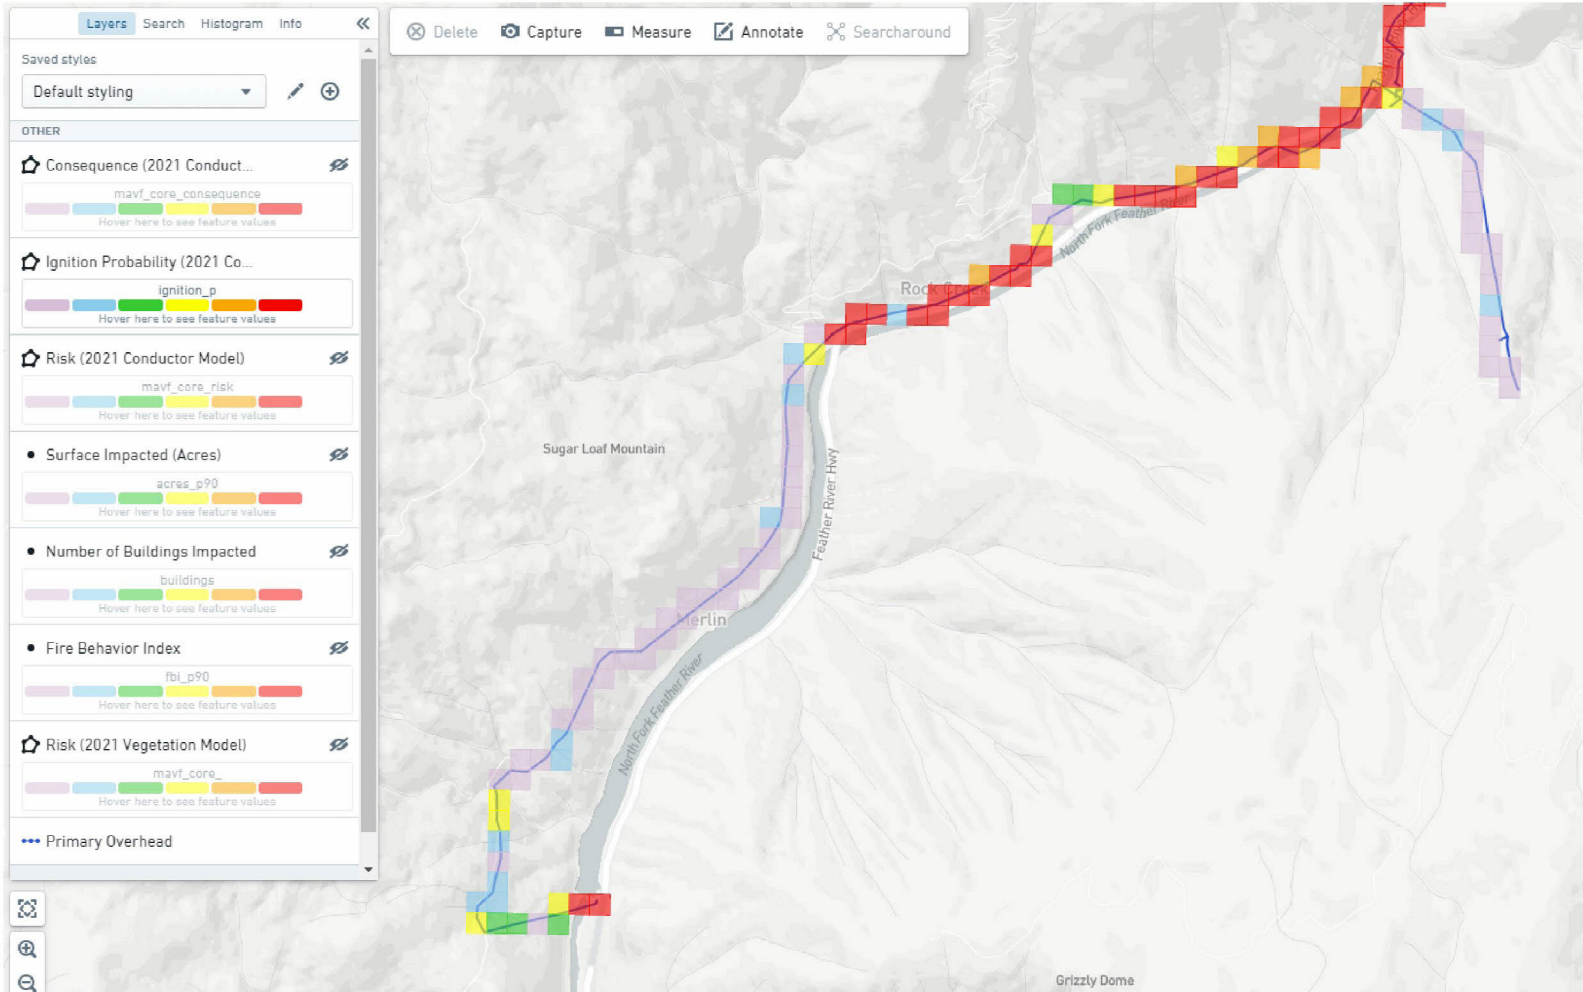

2021 Wildfire Distribution Risk Model views for the Bucks Creek 1101 Field Visit

April 16, 2021

Bucks Creek 1101 CB - Conductor Risk Pixels

Internal

Bucks Creek 1101 CB - Ignition Probability

Bucks Creek 1101 CB – Wildfire Consequence Pixels

Bucks Creek 1101 CB – Surface Impacted Acres from 8-hour fire simulation

Internal

Bucks Creek 1101 CB – Number of Buildings Impacted from 8-hour fire simulation

Internal

Bucks Creek 1101 CB – Fire Behavior Index (FBI) from 8-hour fire simulation

Internal