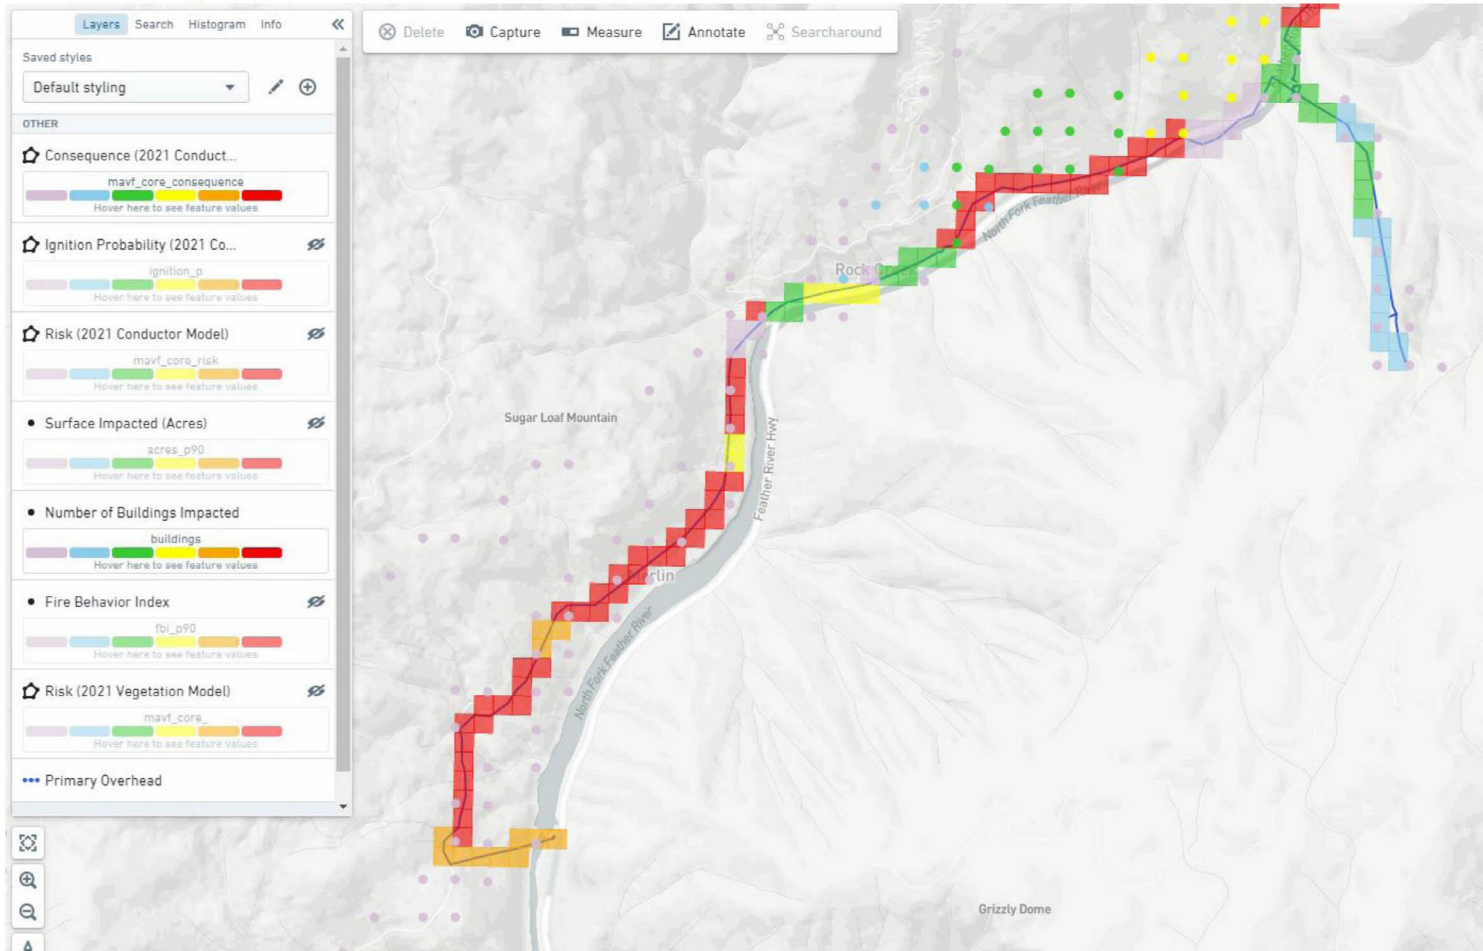

2021 Wildfire Distribution Risk Model views for the Bucks Creek 1101 Field Visit

April 16, 2021

Bucks Creek 1101 CB - Conductor Risk Pixels

Internal

Bucks Creek 1101 CB - Ignition Probability

Bucks Creek 1101 CB – Wildfire Consequence Pixels

Bucks Creek 1101 CB – Surface Impacted Acres from 8-hour fire simulation

Internal

Bucks Creek 1101 CB – Number of Buildings Impacted from 8-hour fire simulation

Internal

Bucks Creek 1101 CB – Fire Behavior Index (FBI) from 8-hour fire simulation

Internal