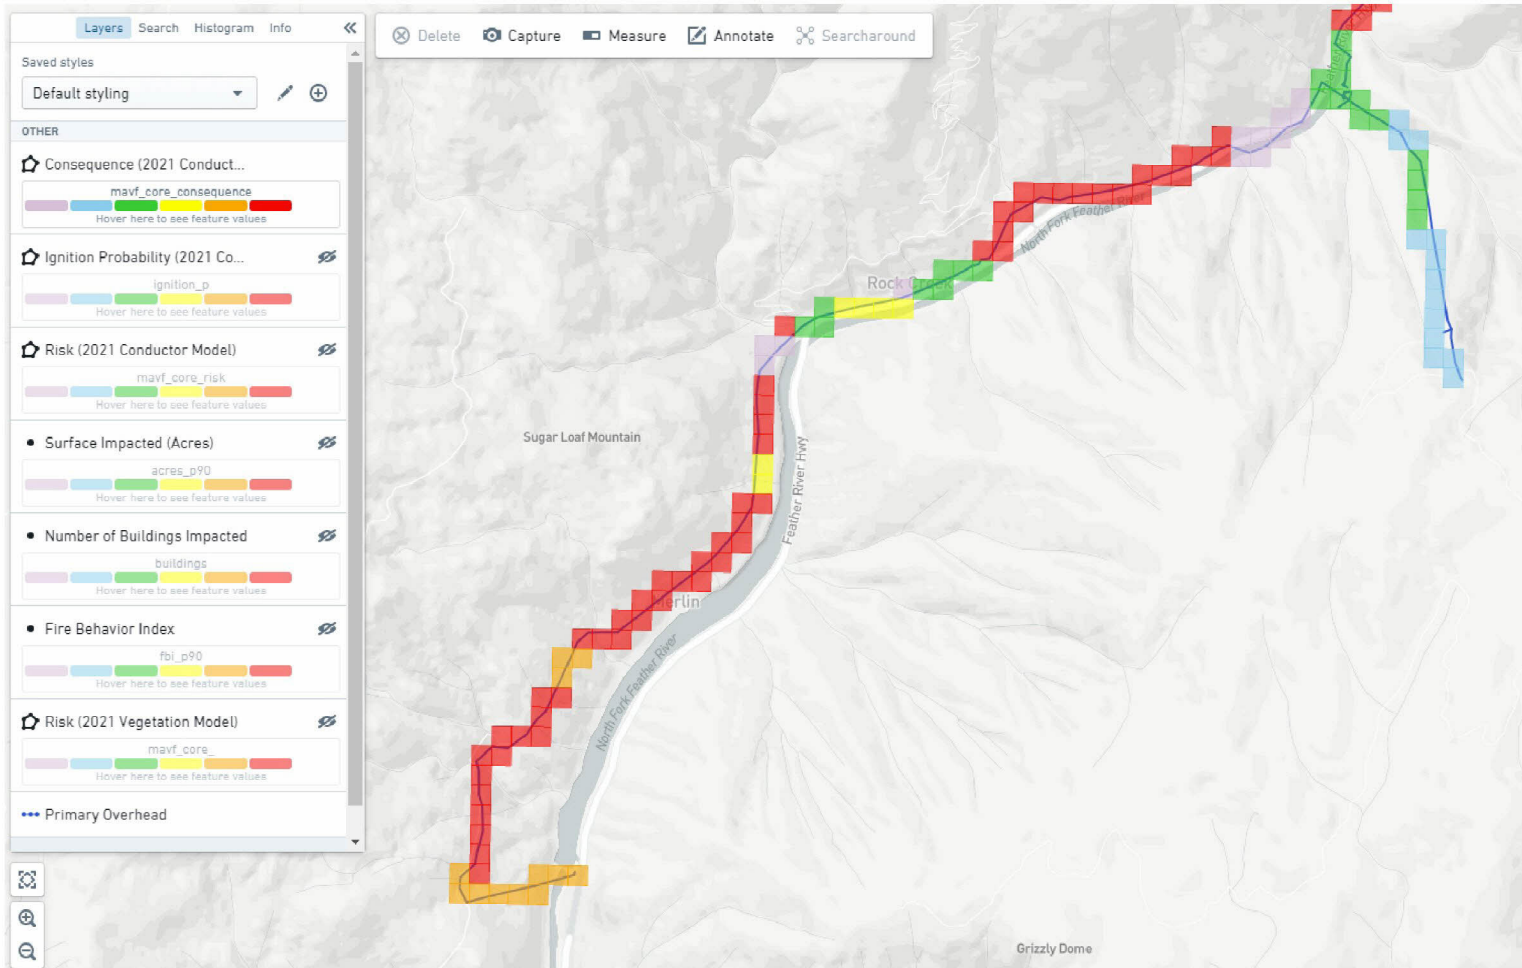

2021 Wildfire Distribution Risk Model views for the Bucks Creek 1101 Field Visit

April 16, 2021

Bucks Creek 1101 CB - Conductor Risk Pixels

Internal

Bucks Creek 1101 CB - Ignition Probability

Bucks Creek 1101 CB – Wildfire Consequence Pixels

Bucks Creek 1101 CB – Surface Impacted Acres from 8-hour fire simulation

Internal

Bucks Creek 1101 CB – Number of Buildings Impacted from 8-hour fire simulation

Internal

Bucks Creek 1101 CB – Fire Behavior Index (FBI) from 8-hour fire simulation

Internal