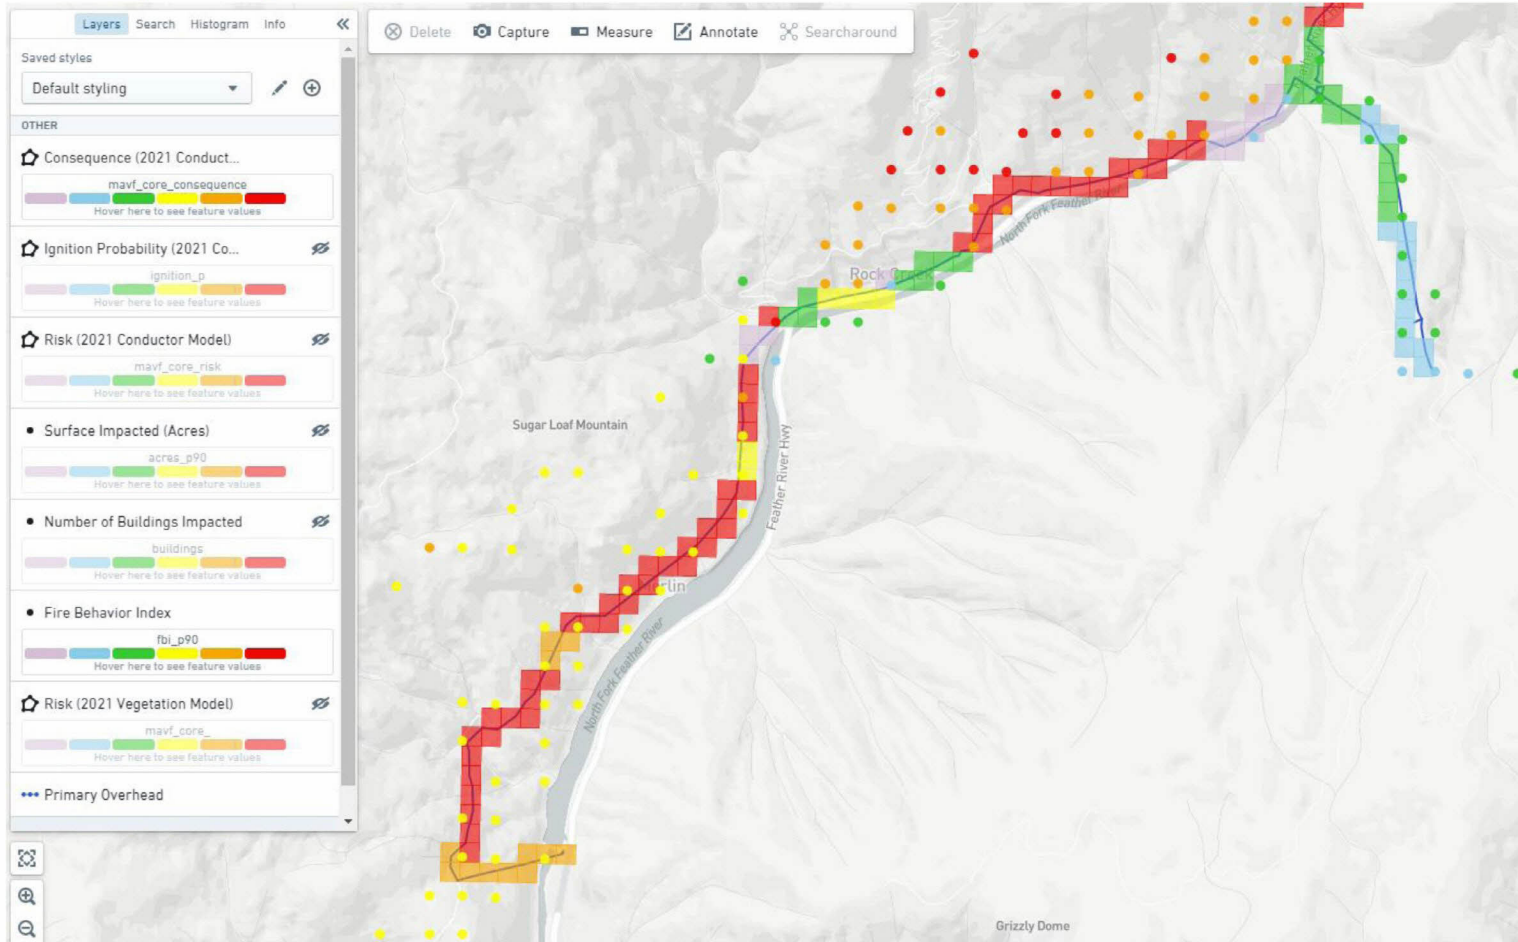

2021 Wildfire Distribution Risk Model views for the Bucks Creek 1101 Field Visit

April 16, 2021

Bucks Creek 1101 CB - Conductor Risk Pixels

Internal

Bucks Creek 1101 CB - Ignition Probability

Bucks Creek 1101 CB – Wildfire Consequence Pixels

Bucks Creek 1101 CB – Surface Impacted Acres from 8-hour fire simulation

Internal

Bucks Creek 1101 CB – Number of Buildings Impacted from 8-hour fire simulation

Internal

Bucks Creek 1101 CB – Fire Behavior Index (FBI) from 8-hour fire simulation

Internal