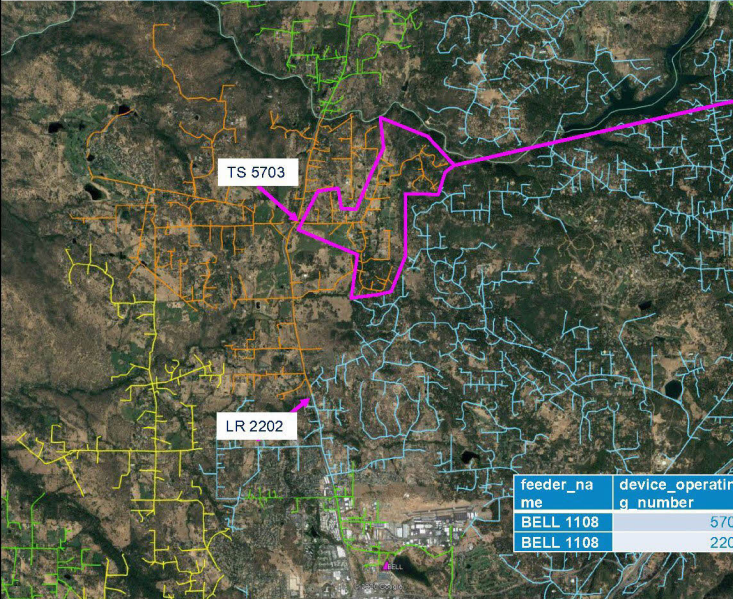

Bell 1108 - TS 5703 & LR 2202

I DON'T HAVE ACCESS TO THE SHAREPOINT SO I COULDN'T ADD THE RISK PIXELS AS SHOWN BELOW

feeder_name	device_operating_number	Miles	pixel_count	mean_mavf_core_risk_rank
BELL 1108	5703	5.298358376	96	104
BELL 1108	2202	32.52917108	363	118

Bell 1108 - TS 5703 & LR 2202