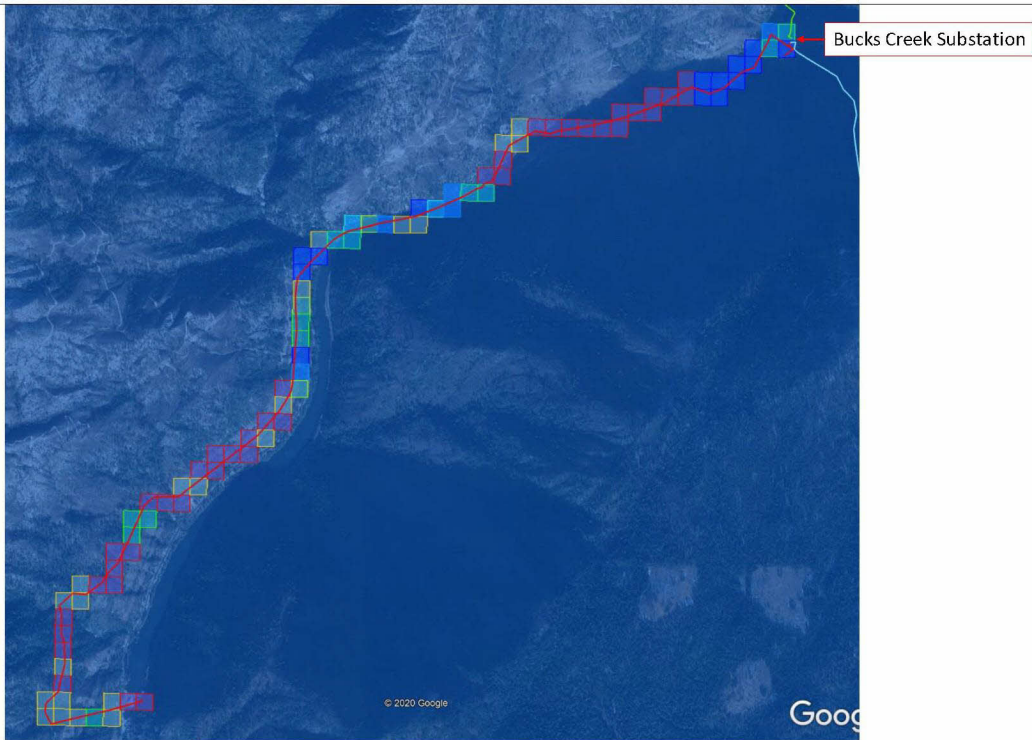

**Bucks Creek 1101**

Bucks Creek Substation

Internal

Circuit	Device	Lat/Long	MAVF Rank	2018 Model Rank
Bucks Creek 1101	CB		11	1365